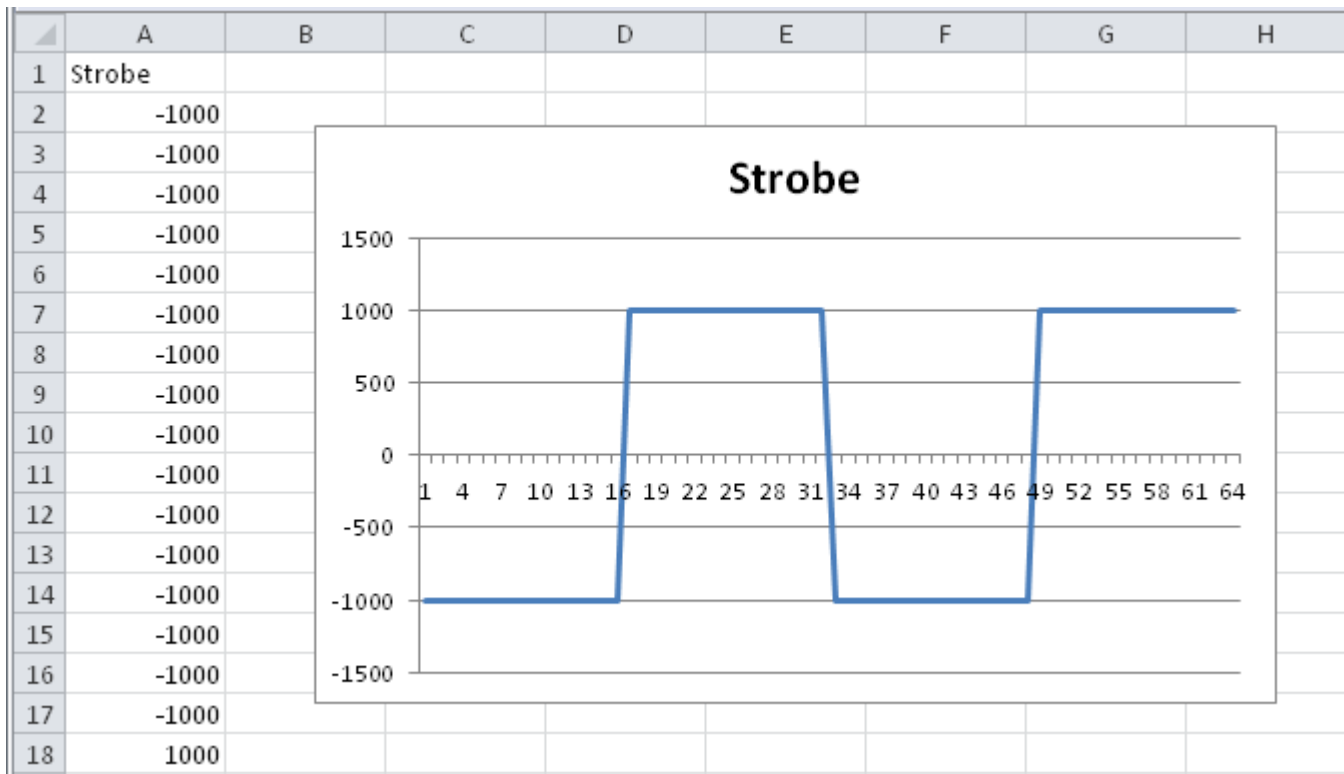

Strobe Pattern

| | |
|---------|--|
| Slope | rectangle, duty cycle = 1:1, double frequency |
| Range | -1000 ... 1000 |
| used in | Red Strobe, Green Strobe, Blue Strobe, RGB Strobe 2, Dimmer Strobe, White Strobe, Amber Strobe, Warm White Strobe, Cold White Strobe |

(created from the shapefile using [Converting Patterns in Excel](#))

From: <https://avosupport.de/wiki/> - AVOSUPPORT

Permanent link: <https://avosupport.de/wiki/shapes/pattern/strobe>

Last update: 2017/11/14 20:59