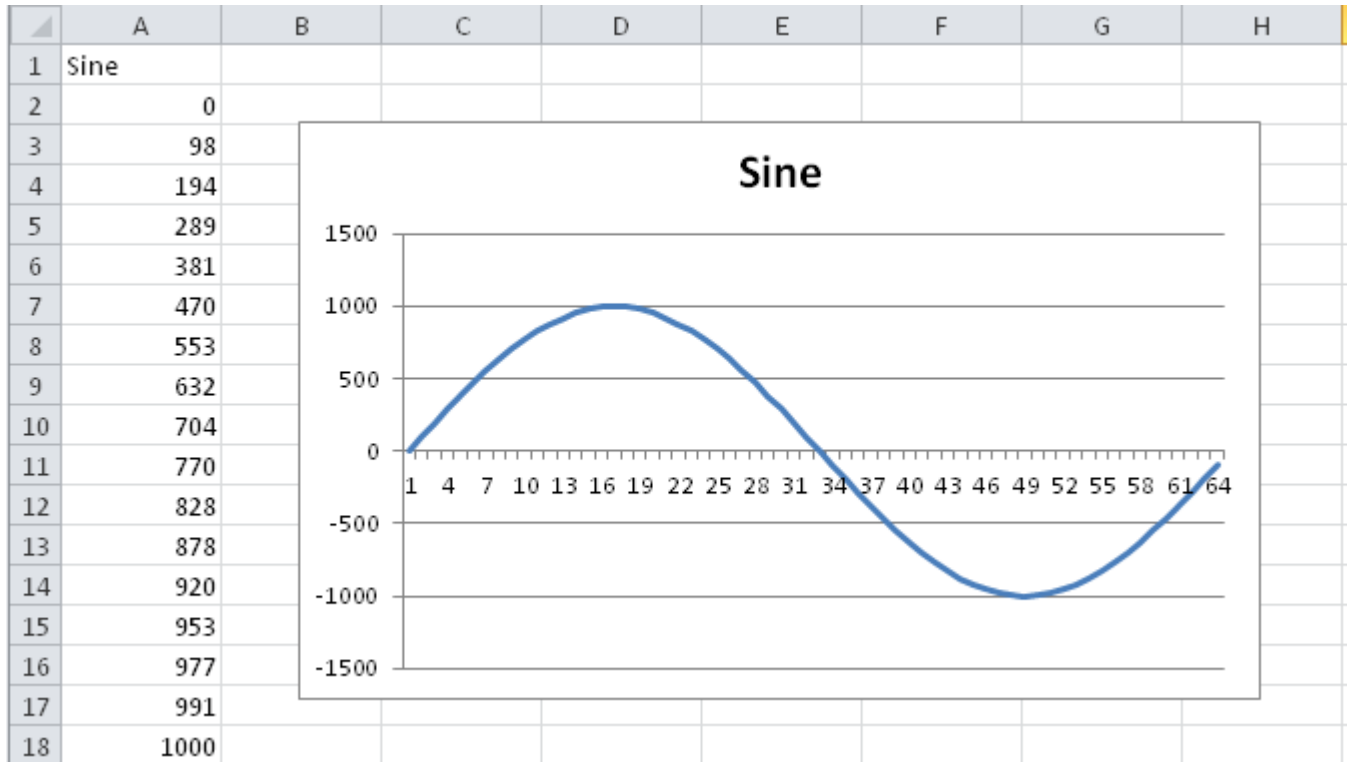

Sine Pattern

Slope	sine wave
Range	-1000 ... 1000
used in	tbd.

(created from the shapefile using [Converting Patterns in Excel](#))

From: <https://avosupport.de/wiki/> - AVOSUPPORT

Permanent link: <https://avosupport.de/wiki/shapes/pattern/sine?rev=1510606678>