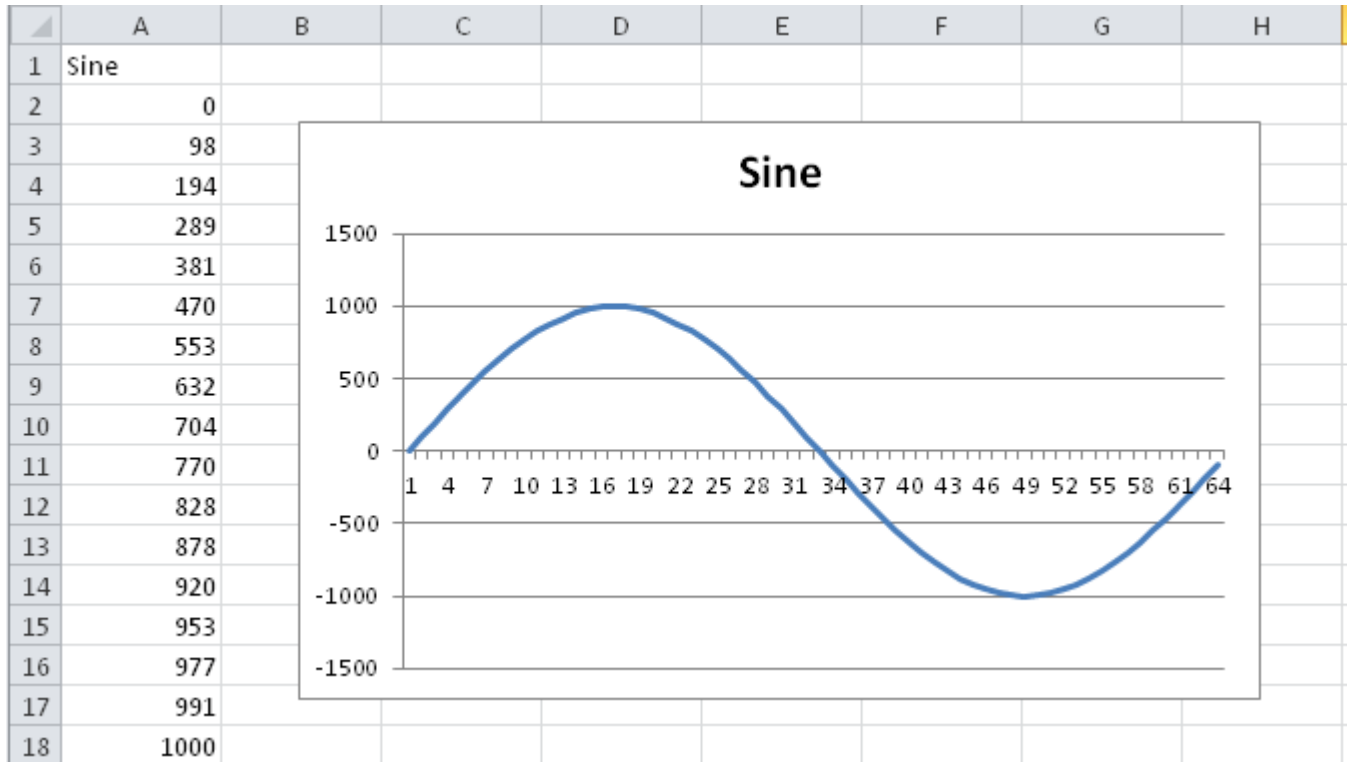

# Sine Pattern

Slope	sine wave
Range	-1000 ... 1000
used in	

(created from the shapefile using [Converting Patterns in Excel](#))

From:  
<https://avosupport.de/wiki/> - AVOSUPPORT

Permanent link:  
<https://avosupport.de/wiki/shapes/pattern/sine?rev=1510605904>