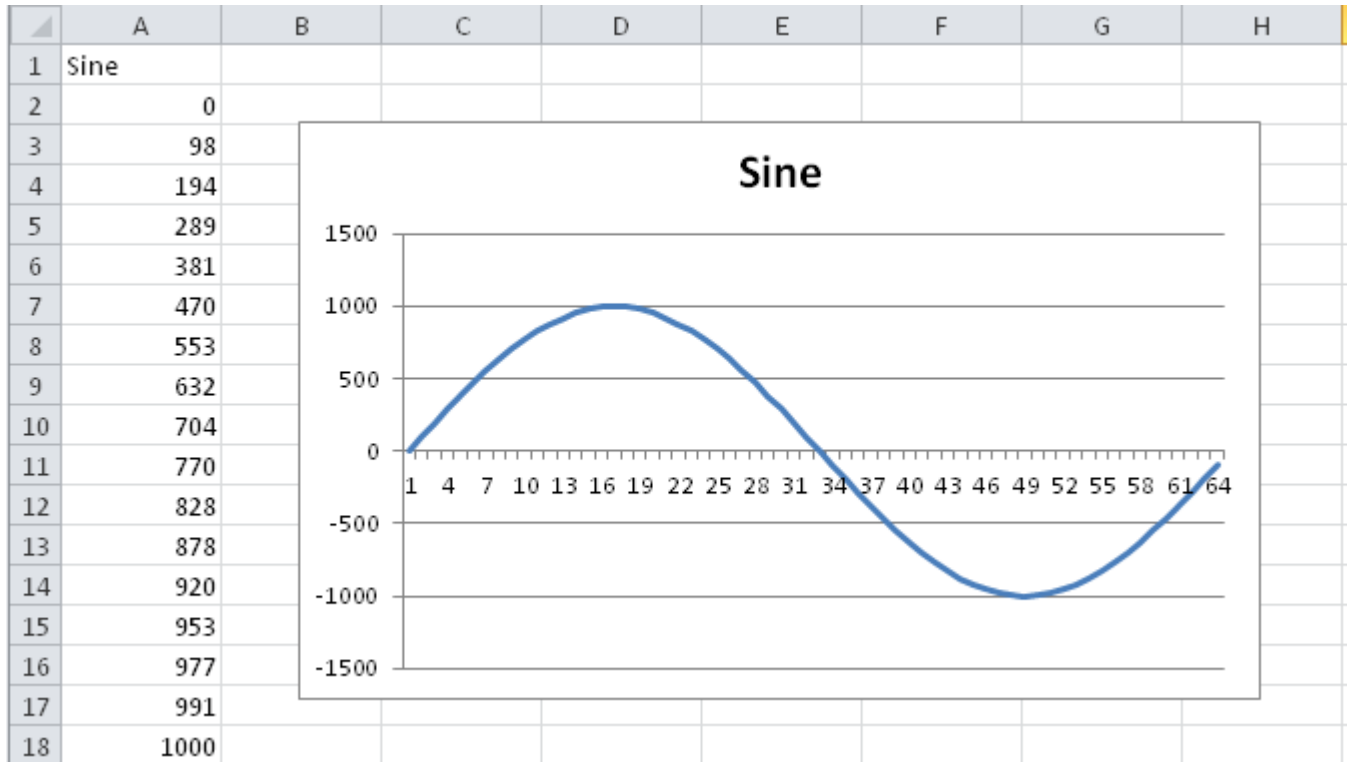

# Sine Pattern

Slope	sine wave
Range	-1000 ... 1000
used in	

(created from the shapefile using [Converting Patterns in Excel](#))

From: <https://avosupport.de/wiki/> - AVOSUPPORT

Permanent link: <https://avosupport.de/wiki/shapes/pattern/sine?rev=1510605904>