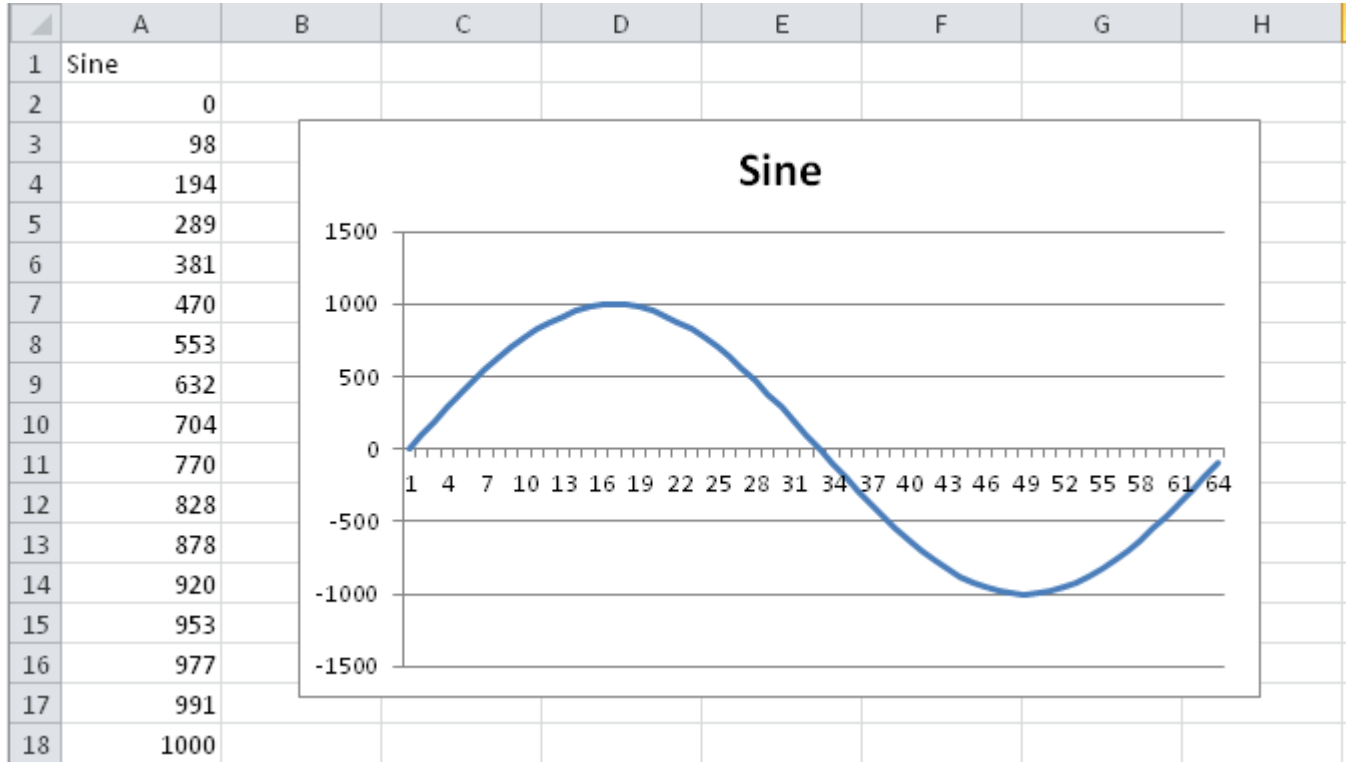

Sine Pattern

Slope	sine wave
Range	-1000 ... 1000
used in	

(created from the shapefile using [Converting Patterns in Excel](#))

From: <https://avosupport.de/wiki/> - AVOSUPPORT

Permanent link: <https://avosupport.de/wiki/shapes/pattern/sine?rev=1510605904>