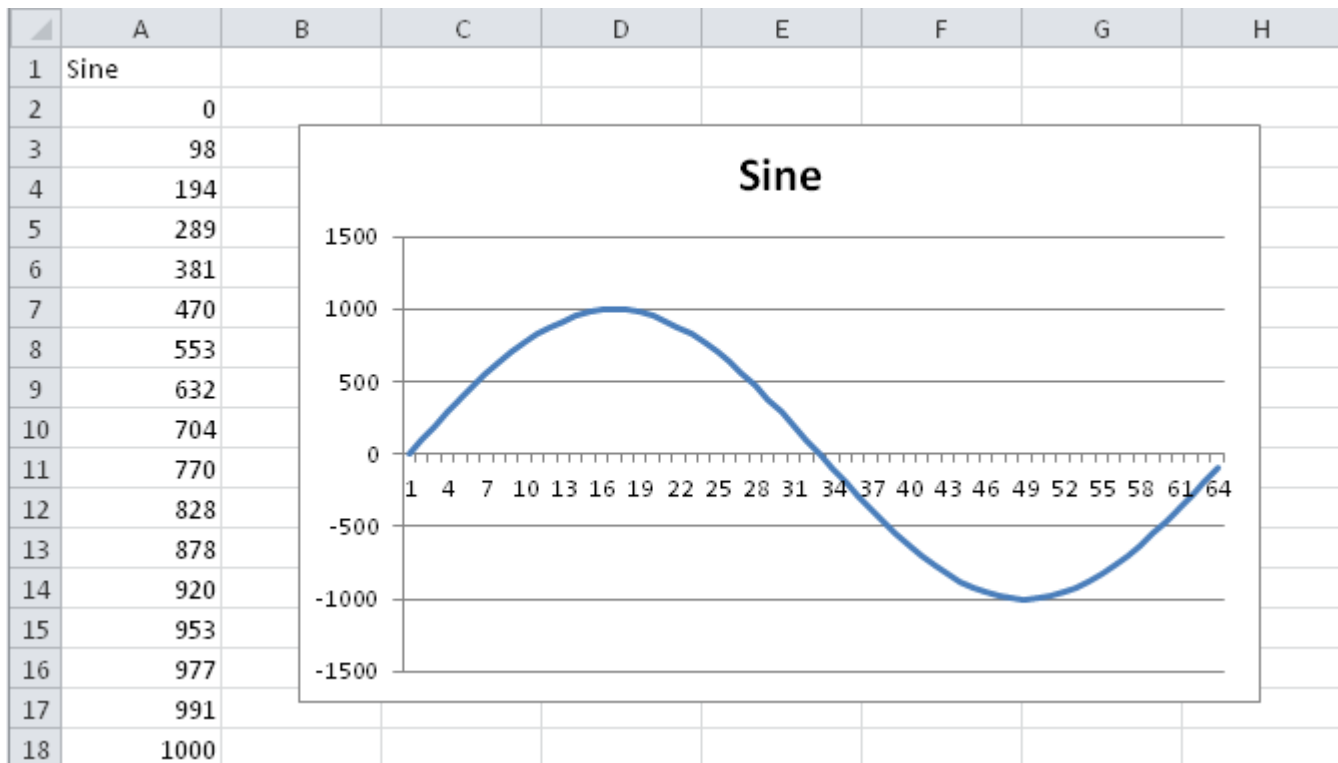

# Sine Pattern

Slope	sine wave
Range	-1000 ... 1000
used in	Circle, Tilt Swing, Pan Swing

(created from the shapefile using [Converting Patterns in Excel](#))

From: <https://www.avosupport.de/wiki/> - **AVOSUPPORT**

Permanent link: <https://www.avosupport.de/wiki/shapes/pattern/sine>

Last update: **2017/11/14 19:01**