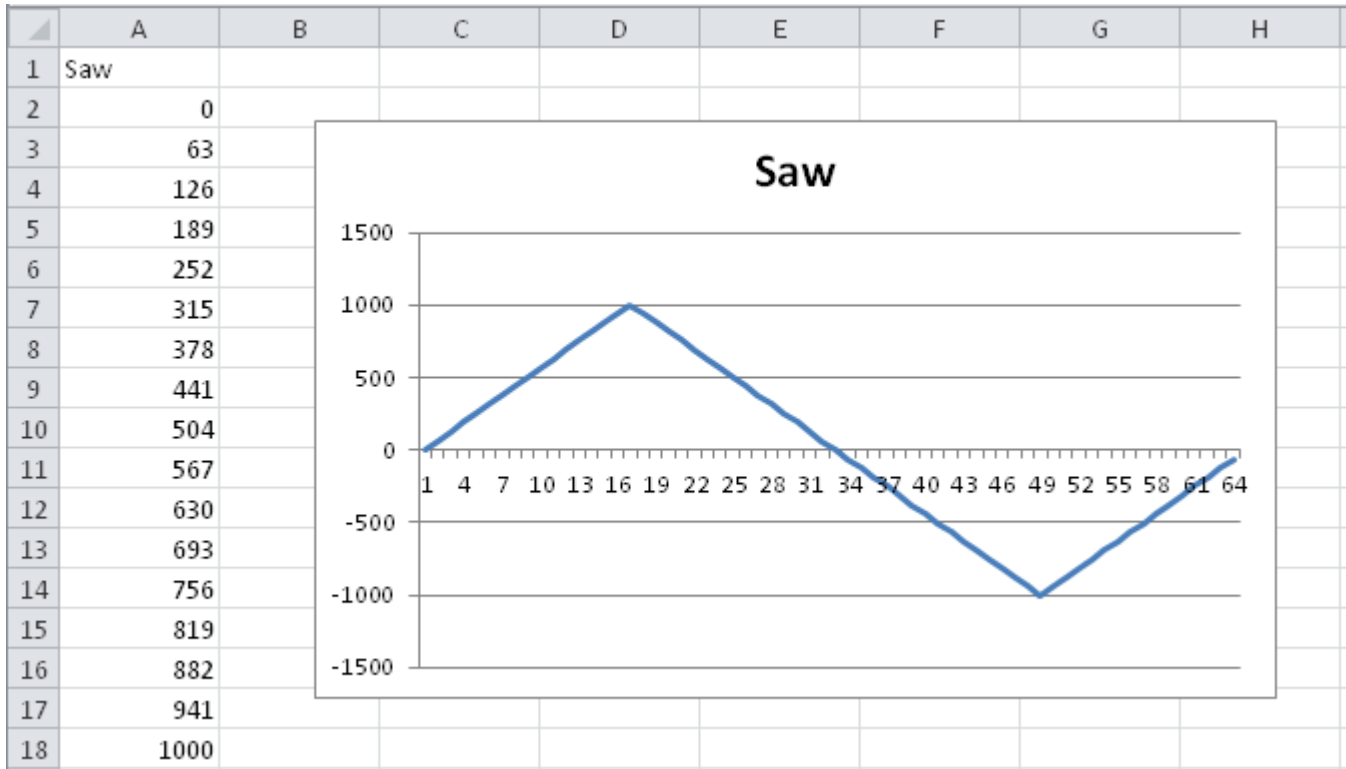

Saw Pattern

Slope	triangle wave
Range	-1000 ... 1000
used in	Tilt Saw, Pan Saw, Diamond, Dimmer Saw, Dimmer Saw 3 Cell, Dimmer Saw 16 Cell, Dimmer Saw 25 Cell, Dimmer Saw 5 Cell, Dimmer Saw 5 Cell Alt, Hue Saw, Saturation Saw

(created from the shapefile using [Converting Patterns in Excel](#))

From: <https://avosupport.de/wiki/> - AVOSUPPORT

Permanent link: <https://avosupport.de/wiki/shapes/pattern/saw?rev=1510691389>

Last update: 2017/11/14 20:29