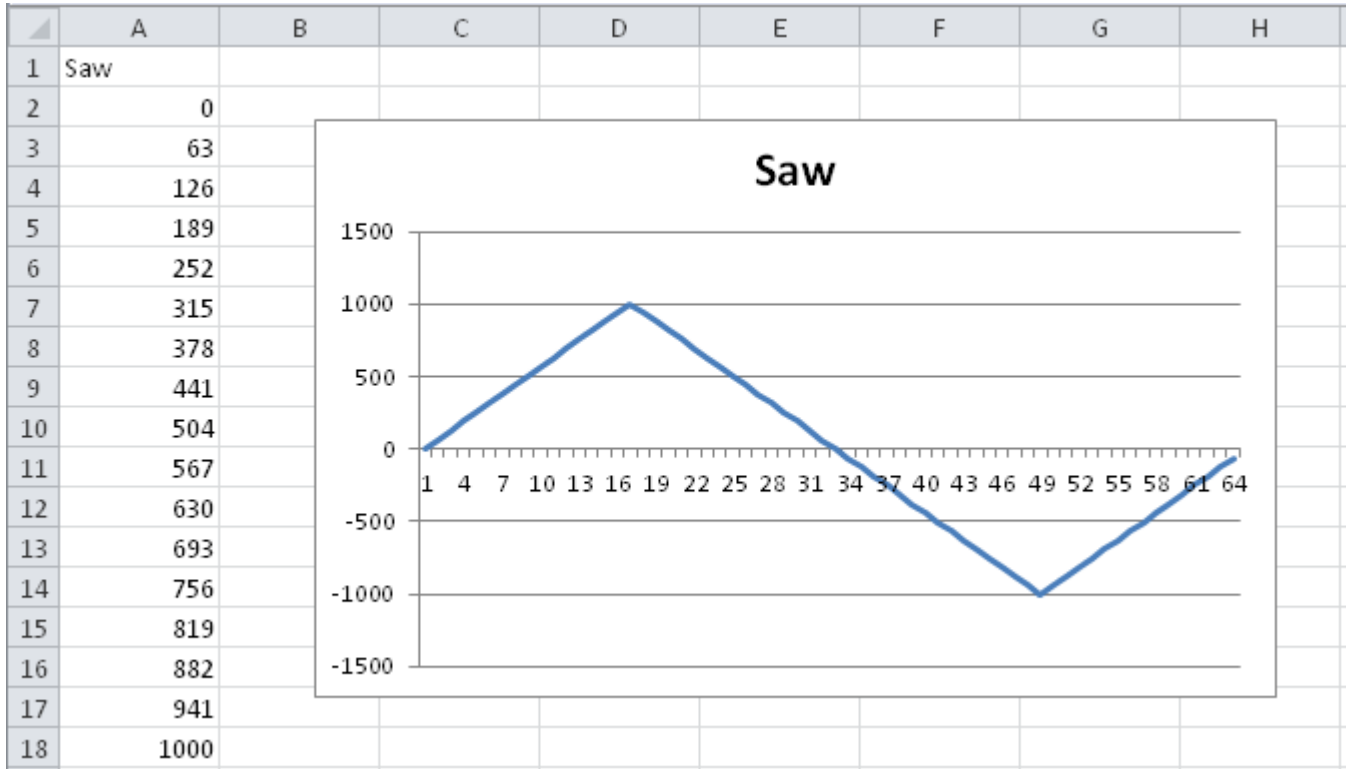

Saw Pattern

Slope	triangle wave
Range	-1000 ... 1000
used in	tbd.

(created from the shapefile using [Converting Patterns in Excel](#))

From: <https://avosupport.de/wiki/> - **AVOSUPPORT**

Permanent link: <https://avosupport.de/wiki/shapes/pattern/saw?rev=1510610736>