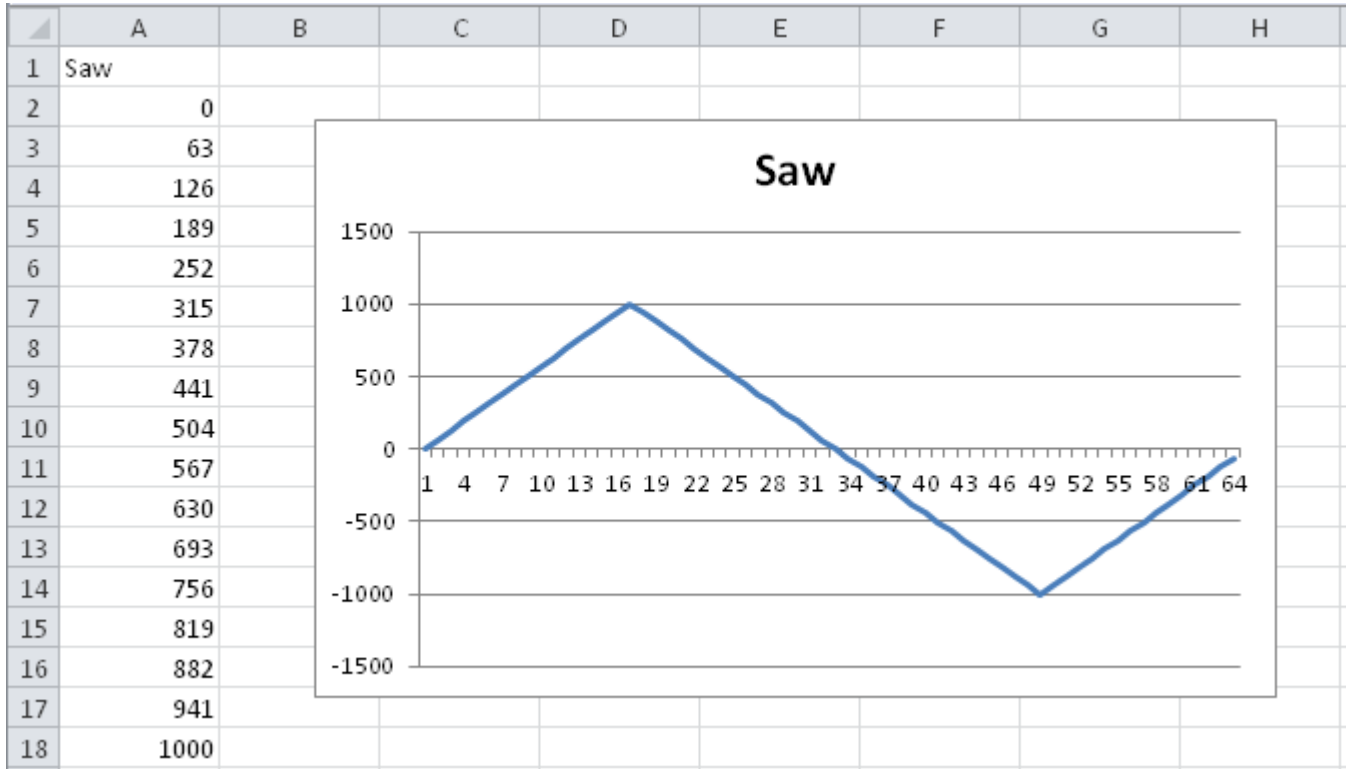

Saw Pattern

Slope	triangle wave
Range	-1000 ... 1000
used in	tbd.

(created from the shapefile using [Converting Patterns in Excel](#))

From:
<https://avosupport.de/wiki/> - **AVOSUPPORT**

Permanent link:
<https://avosupport.de/wiki/shapes/pattern/saw?rev=1510610736>