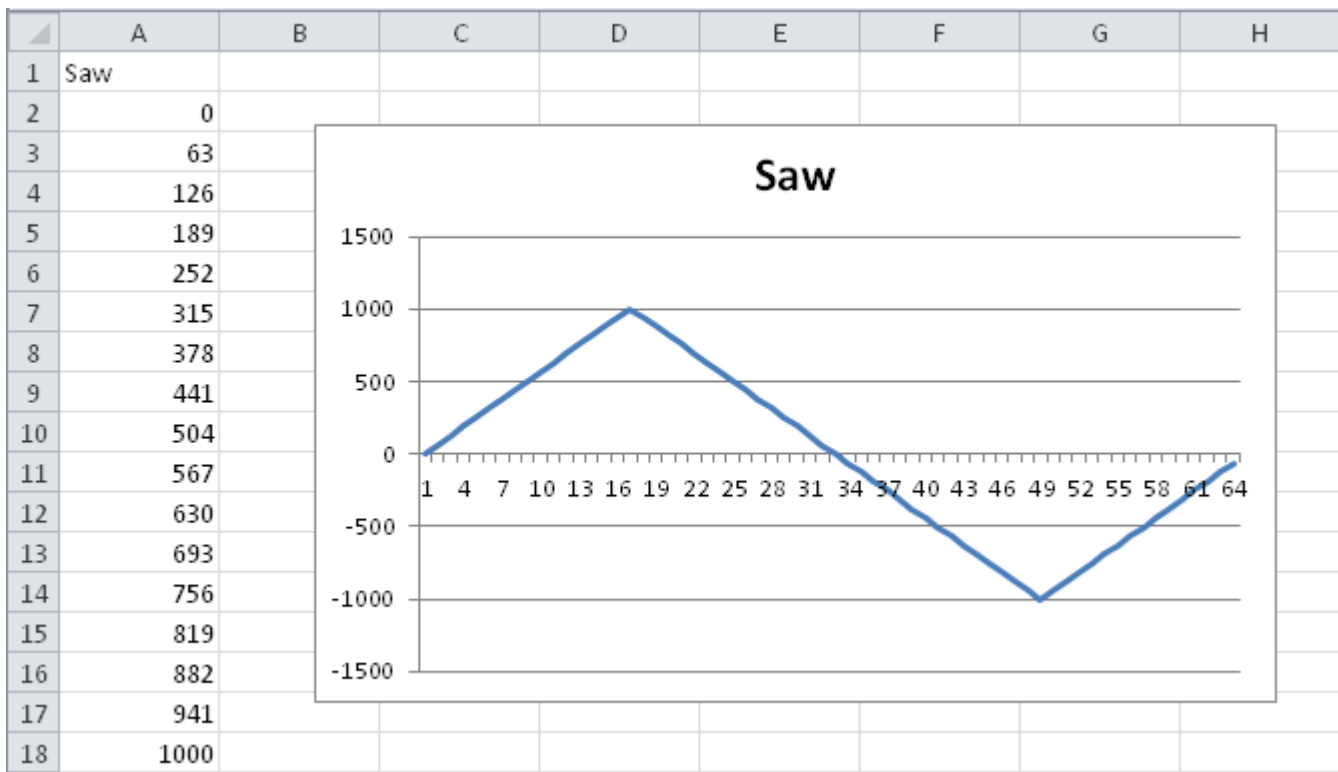

Saw Pattern

Slope	triangle wave
Range	-1000 ... 1000
used in	tbd.

(created from the shapefile using [Converting Patterns in Excel](#))

From: <https://avosupport.de/wiki/> - AVOSUPPORT

Permanent link: <https://avosupport.de/wiki/shapes/pattern/saw?rev=1510610736>