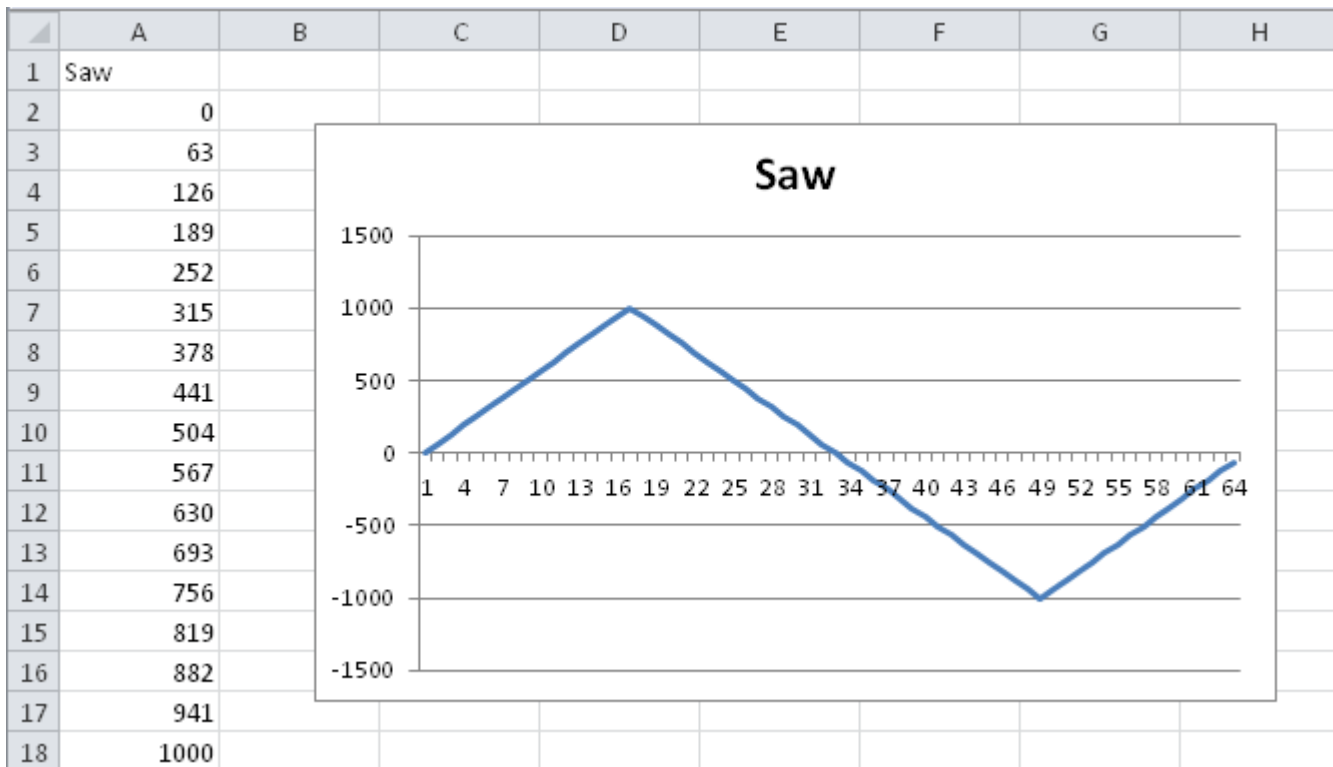

Saw Pattern

Slope	triangle wave
Range	-1000 ... 1000
used in	Tilt Saw, Pan Saw, Diamond, Dimmer Saw, Dimmer Saw 3 Cell, Dimmer Saw 16 Cell, Dimmer Saw 25 Cell, Dimmer Saw 5 Cell, Dimmer Saw 5 Cell Alt, Hue Saw, Saturation Saw

(created from the shapefile using [Converting Patterns in Excel](#))

From: <https://avosupport.de/wiki/> - AVOSUPPORT

Permanent link: <https://avosupport.de/wiki/shapes/pattern/saw>

Last update: 2017/11/14 20:29