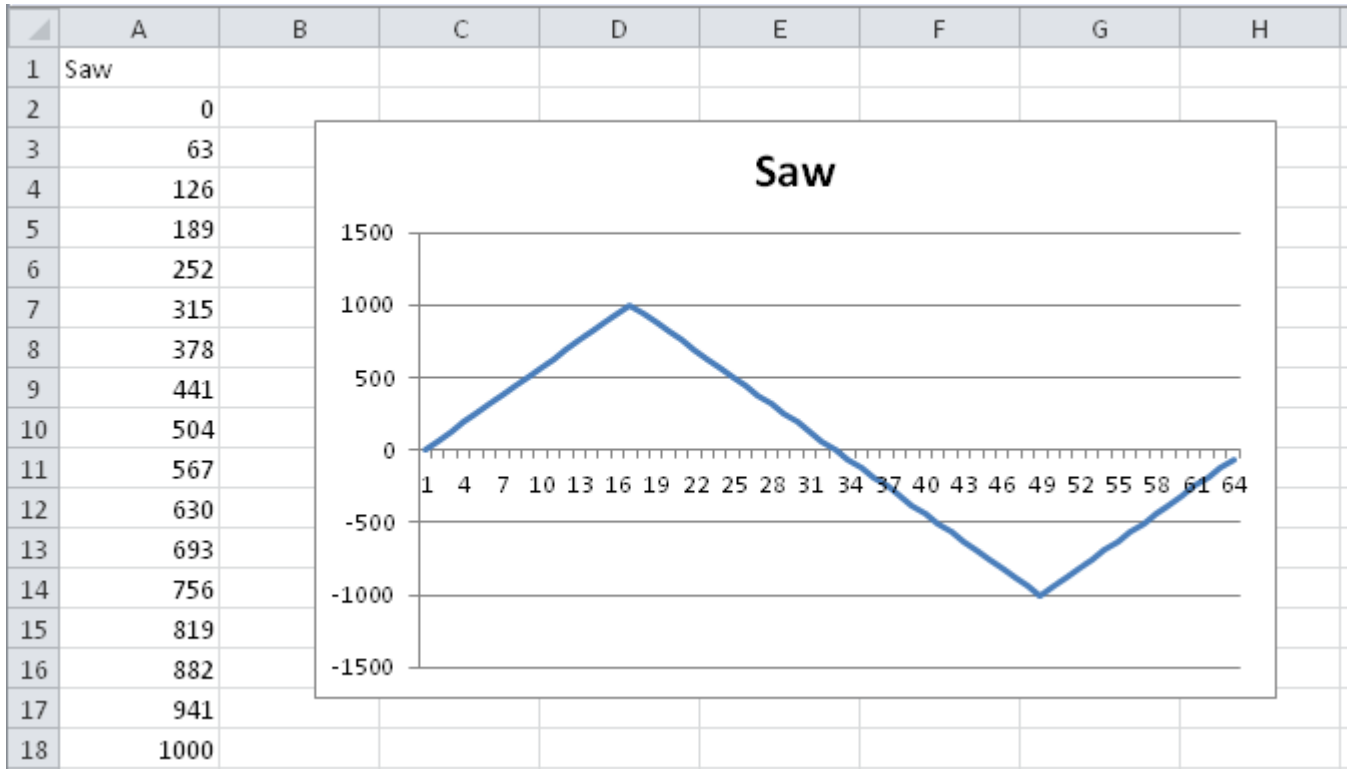

# Saw Pattern

Slope	triangle wave
Range	-1000 ... 1000
used in	Tilt Saw, Pan Saw, Diamond, Dimmer Saw, Dimmer Saw 3 Cell, Dimmer Saw 16 Cell, Dimmer Saw 25 Cell, Dimmer Saw 5 Cell, Dimmer Saw 5 Cell Alt, Hue Saw, Saturation Saw

(created from the shapefile using [Converting Patterns in Excel](#))

From: <https://avosupport.de/wiki/> - AVOSUPPORT

Permanent link: <https://avosupport.de/wiki/shapes/pattern/saw>

Last update: 2017/11/14 20:29