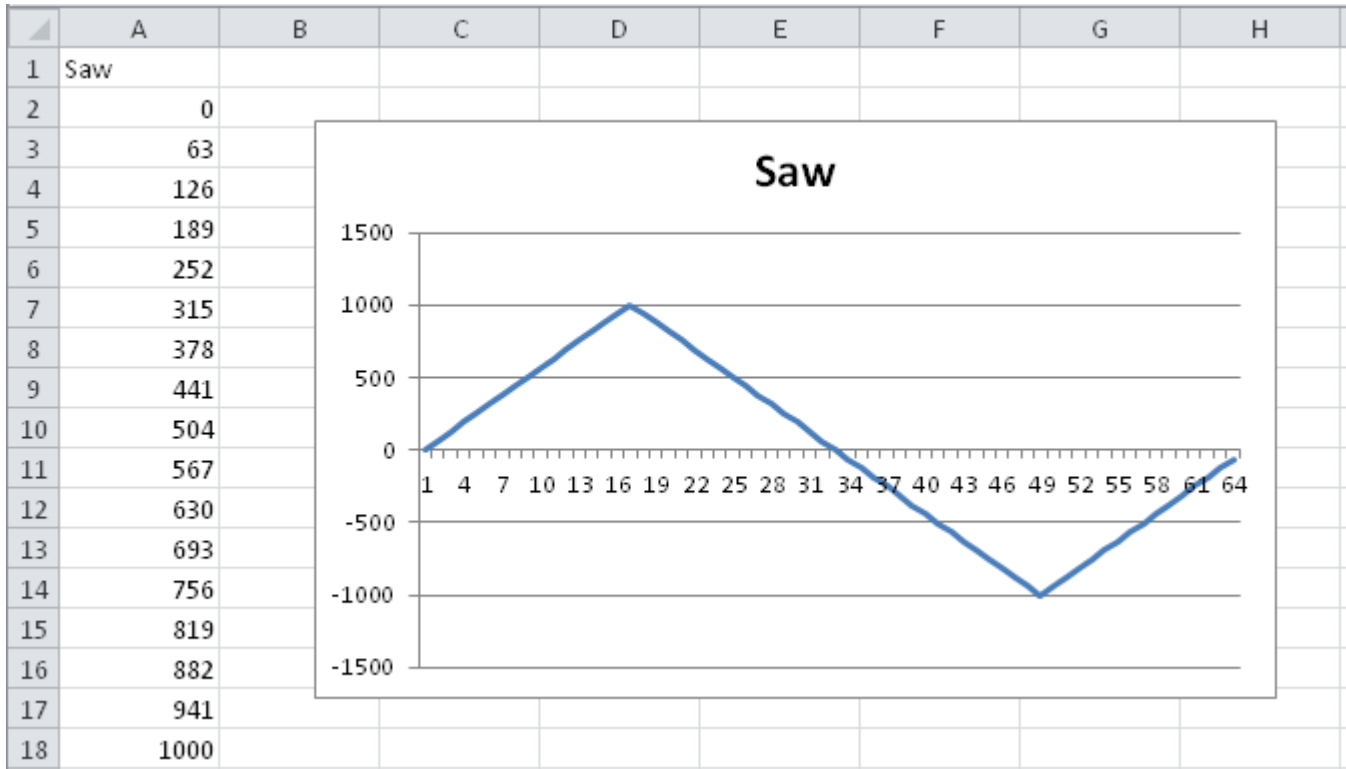

Saw Pattern

Slope	triangle wave
Range	-1000 ... 1000
used in	Tilt Saw, Pan Saw, Diamond, Dimmer Saw, Dimmer Saw 3 Cell, Dimmer Saw 16 Cell, Dimmer Saw 25 Cell, Dimmer Saw 5 Cell, Dimmer Saw 5 Cell Alt, Hue Saw, Saturation Saw

(created from the shapefile using [Converting Patterns in Excel](#))

From: <https://avosupport.de/wiki/> - AVOSUPPORT

Permanent link: <https://avosupport.de/wiki/shapes/pattern/saw>

Last update: 2017/11/14 20:29