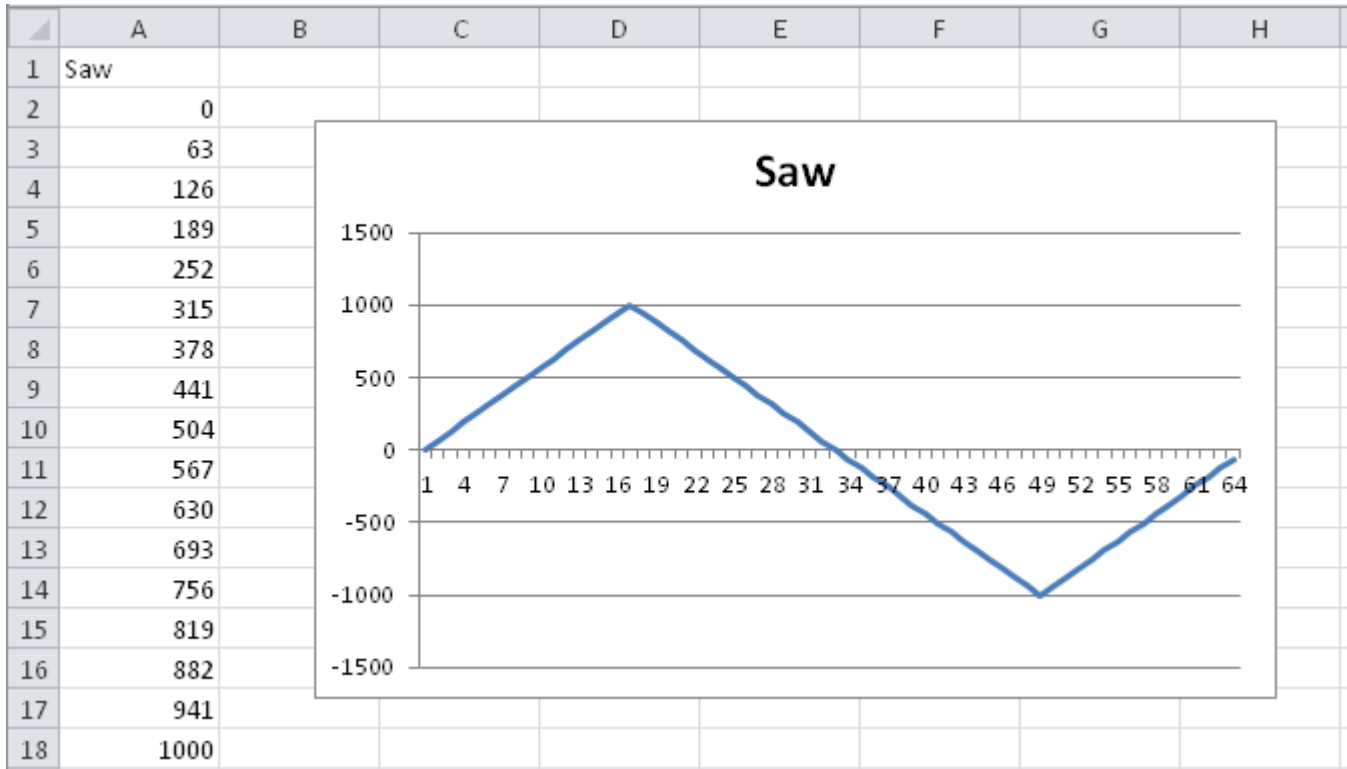

Saw Pattern

Slope	triangle wave
Range	-1000 ... 1000
used in	Tilt Saw, Pan Saw, Diamond, Dimmer Saw, Dimmer Saw 3 Cell, Dimmer Saw 16 Cell, Dimmer Saw 25 Cell, Dimmer Saw 5 Cell, Dimmer Saw 5 Cell Alt, Hue Saw, Saturation Saw

(created from the shapefile using [Converting Patterns in Excel](#))

From: <https://www.avosupport.de/wiki/> - AVOSUPPORT

Permanent link: <https://www.avosupport.de/wiki/shapes/pattern/saw>

Last update: 2017/11/14 20:29