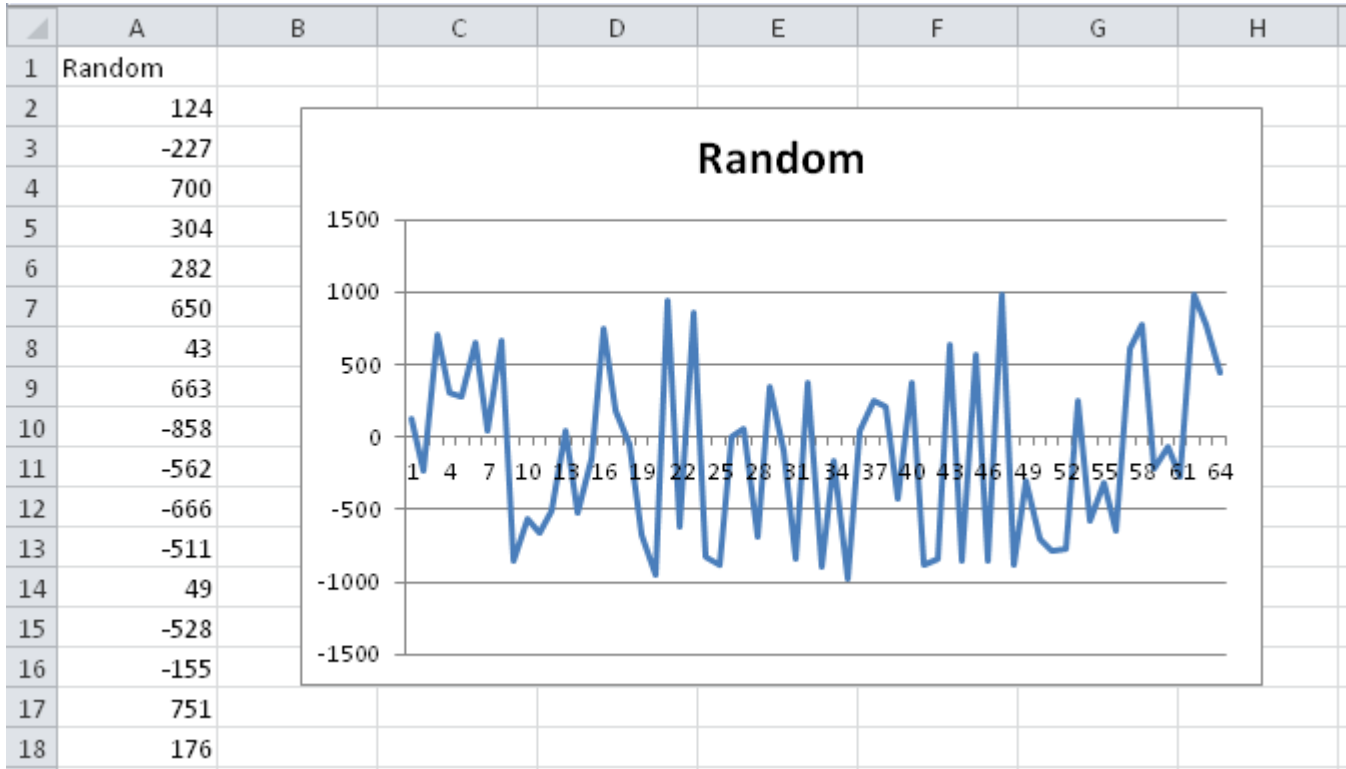

Random Pattern

Slope	semi-random values
Range	-1000 ... 1000
used in	tbd.

(created from the shapefile using [Converting Patterns in Excel](#))

From:
<https://avosupport.de/wiki/> - AVOSUPPORT

Permanent link:
<https://avosupport.de/wiki/shapes/pattern/random?rev=1510610827>