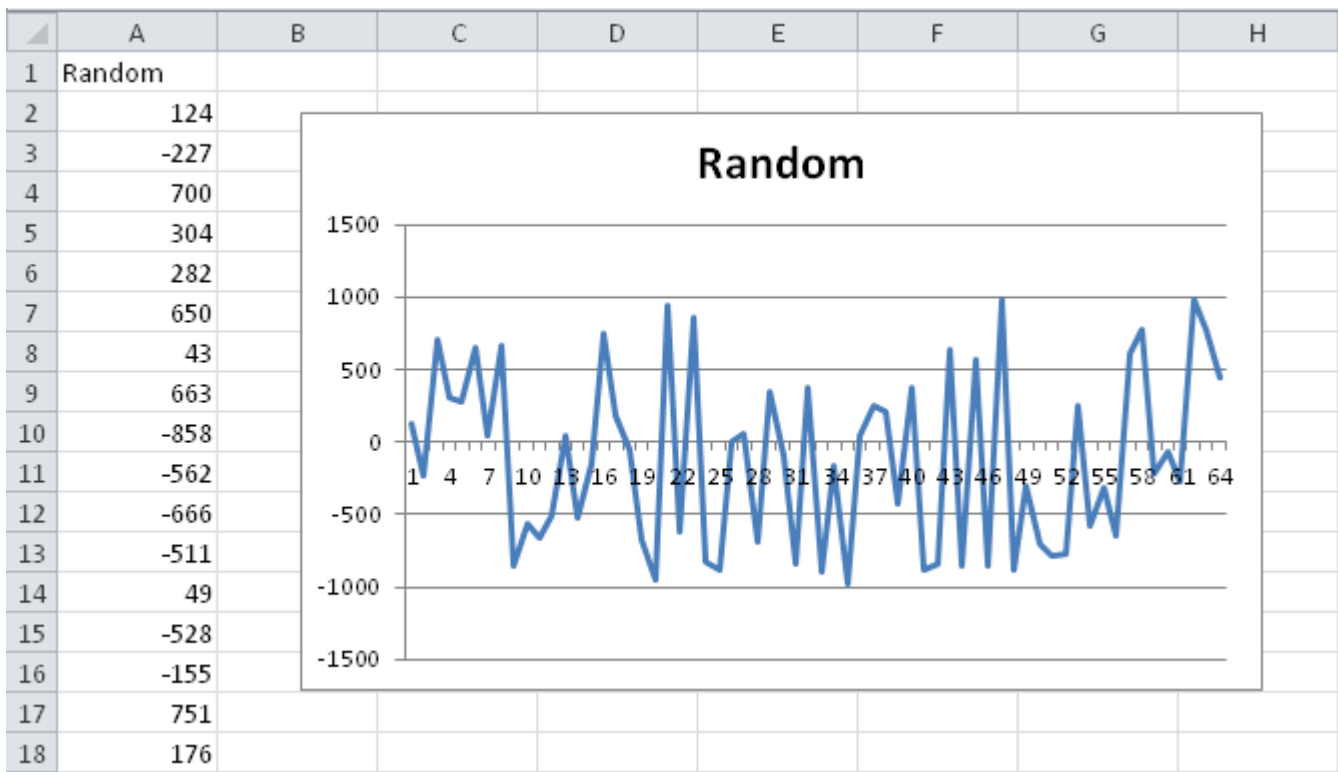

Random Pattern

Slope	semi-random values
Range	-1000 ... 1000
used in	Random, RGB Random Strobe, Hue Random

(created from the shapefile using [Converting Patterns in Excel](#))

From:
<https://avosupport.de/wiki/> - AVOSUPPORT