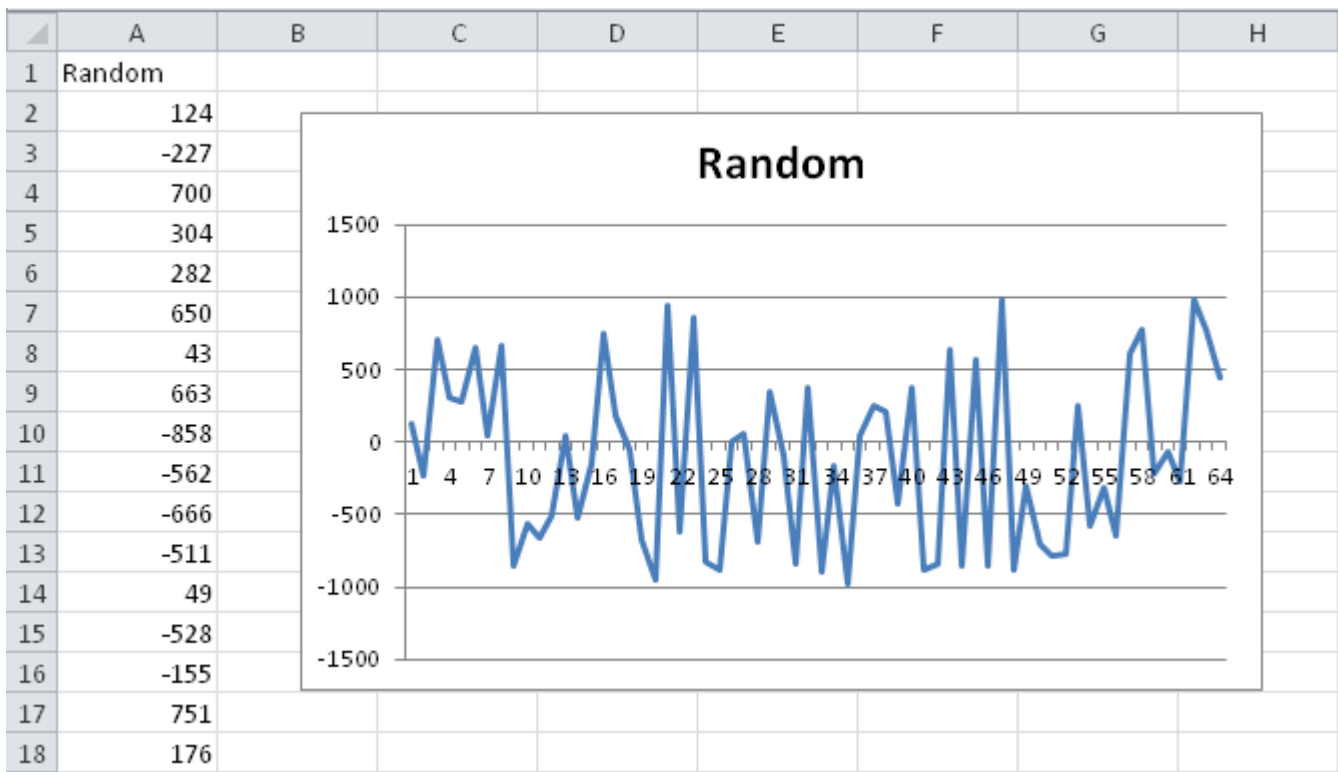

Random Pattern

| | |
|---------|---------------------------------------|
| Slope | semi-random values |
| Range | -1000 ... 1000 |
| used in | Random, RGB Random Strobe, Hue Random |

(created from the shapefile using [Converting Patterns in Excel](#))