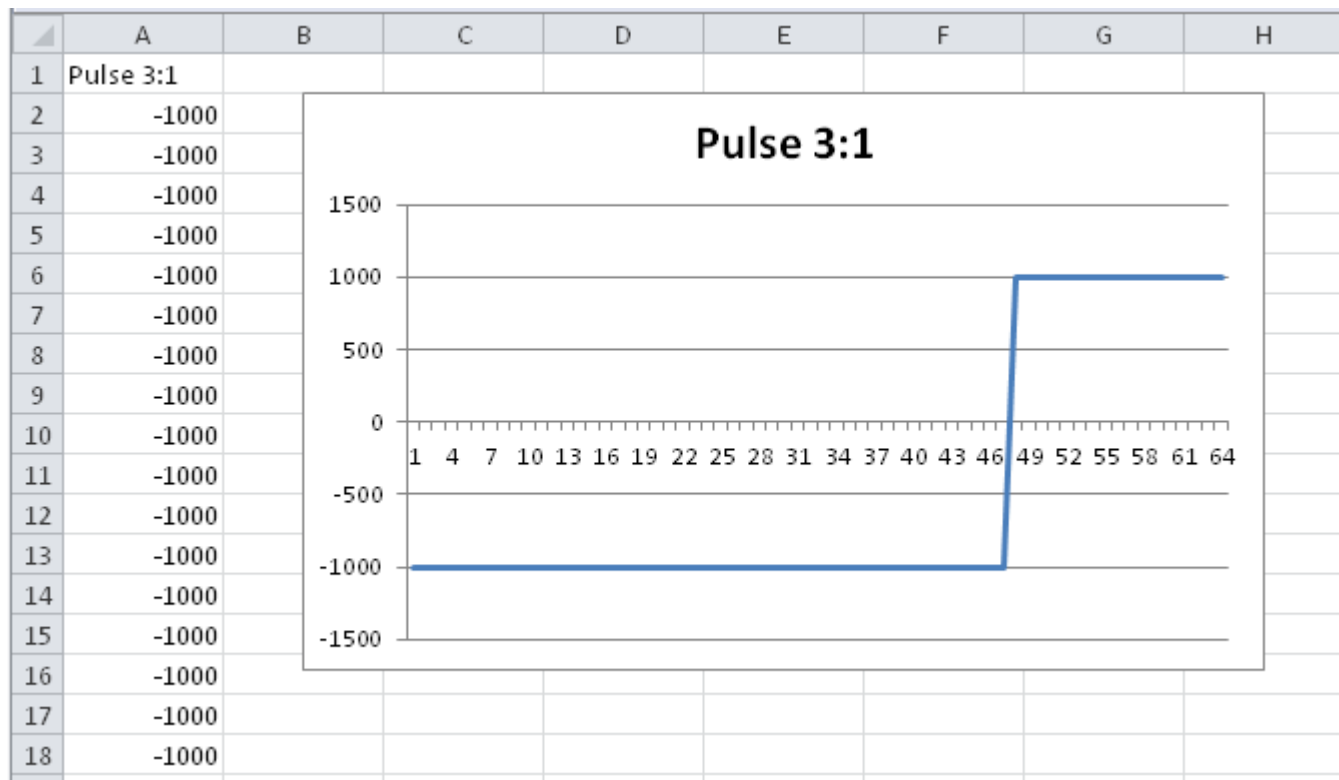

Pulse 3:1 Pattern

| | |
|---------|---|
| Slope | rectangle, duty cycle 3:1 |
| Range | -1000 ... 1000 |
| used in | Dimmer Pulse 3:1, RGB Strobe, RGB Pulse 4 Cell, RGB Pulse 6 Cell, RGB Pulse 8 Cell, RGB Pulse 9 Cell, RGB Pulse 12 Cell, RGB Pulse 16 Cell, RGB Pulse 18 Cell, Red Pulse, Green Pulse, Blue Pulse, White Pulse, Amber Pulse, Warm White Pulse, Cold White Pulse |

(created from the shapefile using [Converting Patterns in Excel](#))

From: <https://avosupport.de/wiki/> - AVOSUPPORT

Permanent link: https://avosupport.de/wiki/shapes/pattern/pulse_31?rev=1510692975

Last update: 2017/11/14 20:56