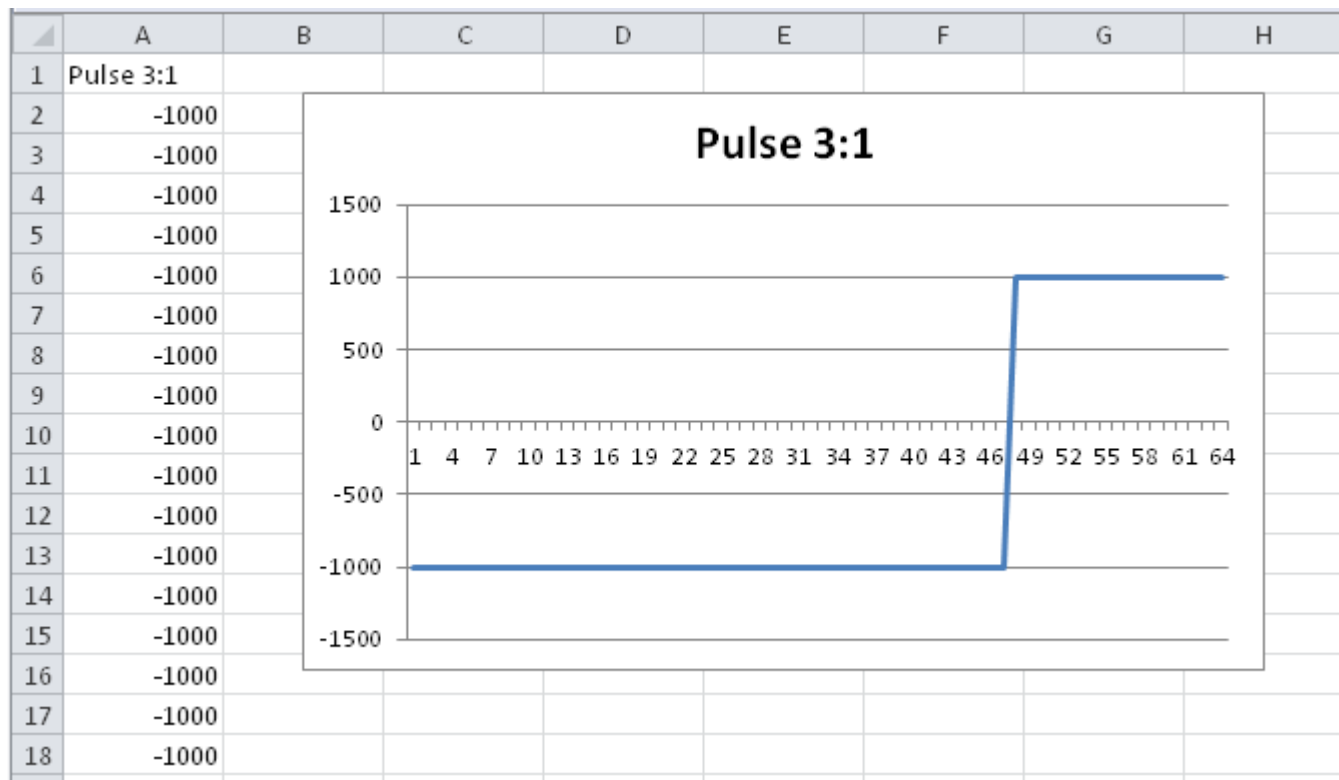

# Pulse 3:1 Pattern

Slope	rectangle, duty cycle 3:1
Range	-1000 ... 1000
used in	Dimmer Pulse 3:1, RGB Strobe, RGB Pulse 4 Cell, RGB Pulse 6 Cell, RGB Pulse 8 Cell, RGB Pulse 9 Cell, RGB Pulse 12 Cell, RGB Pulse 16 Cell, RGB Pulse 18 Cell, Red Pulse, Green Pulse, Blue Pulse, White Pulse, Amber Pulse, Warm White Pulse, Cold White Pulse

(created from the shapefile using [Converting Patterns in Excel](#))

From: <https://avosupport.de/wiki/> - AVOSUPPORT

Permanent link: [https://avosupport.de/wiki/shapes/pattern/pulse\\_31?rev=1510692975](https://avosupport.de/wiki/shapes/pattern/pulse_31?rev=1510692975)