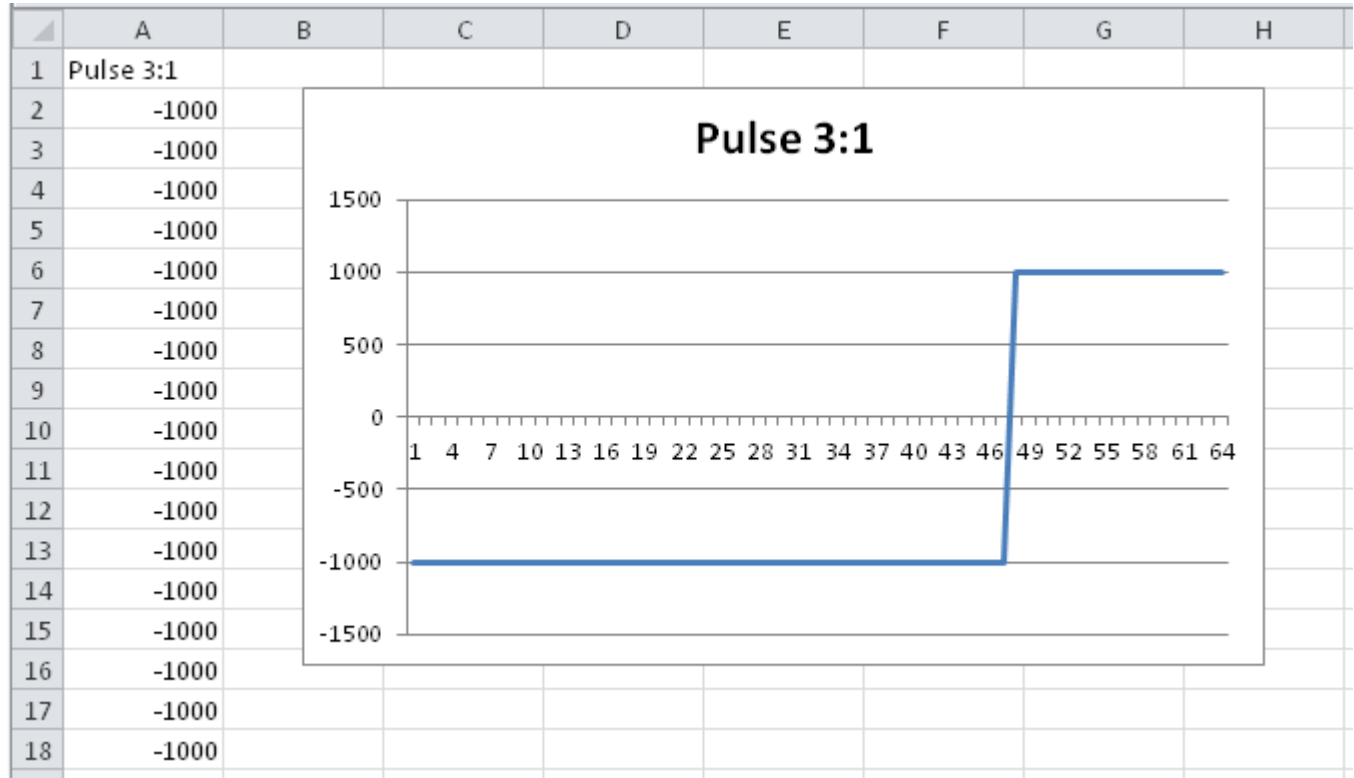

Pulse 3:1 Pattern

Slope	rectangle, duty cycle 3:1
Range	-1000 ... 1000
used in	tbd.

(created from the shapefile using [Converting Patterns in Excel](#))

From:
<https://avosupport.de/wiki/> - AVOSUPPORT

Permanent link:
https://avosupport.de/wiki/shapes/pattern/pulse_31?rev=1510612306