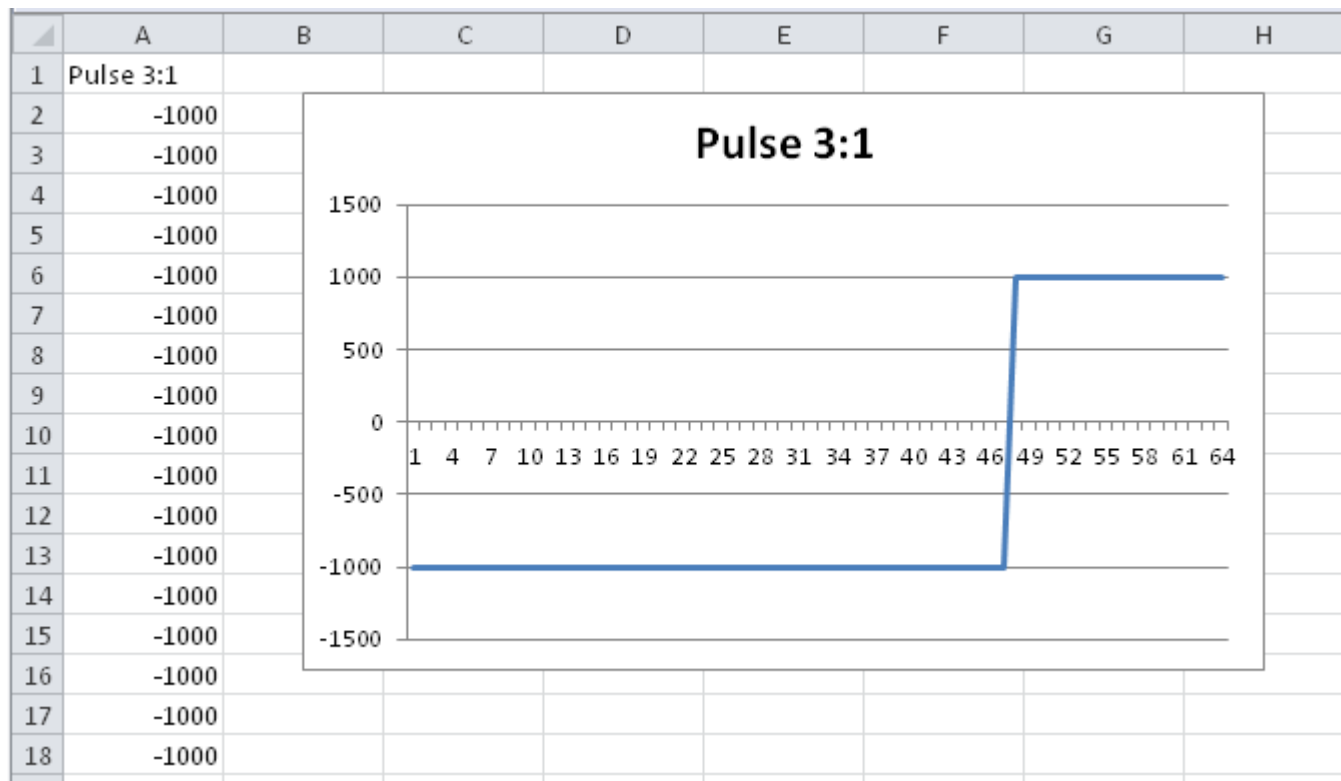

# Pulse 3:1 Pattern

Slope	rectangle, duty cycle 3:1
Range	-1000 ... 1000
used in	tbd.

(created from the shapefile using [Converting Patterns in Excel](#))

From:  
<https://avosupport.de/wiki/> - AVOSUPPORT

Permanent link:  
[https://avosupport.de/wiki/shapes/pattern/pulse\\_31?rev=1510612306](https://avosupport.de/wiki/shapes/pattern/pulse_31?rev=1510612306)

Last update: 2017/11/13 22:31