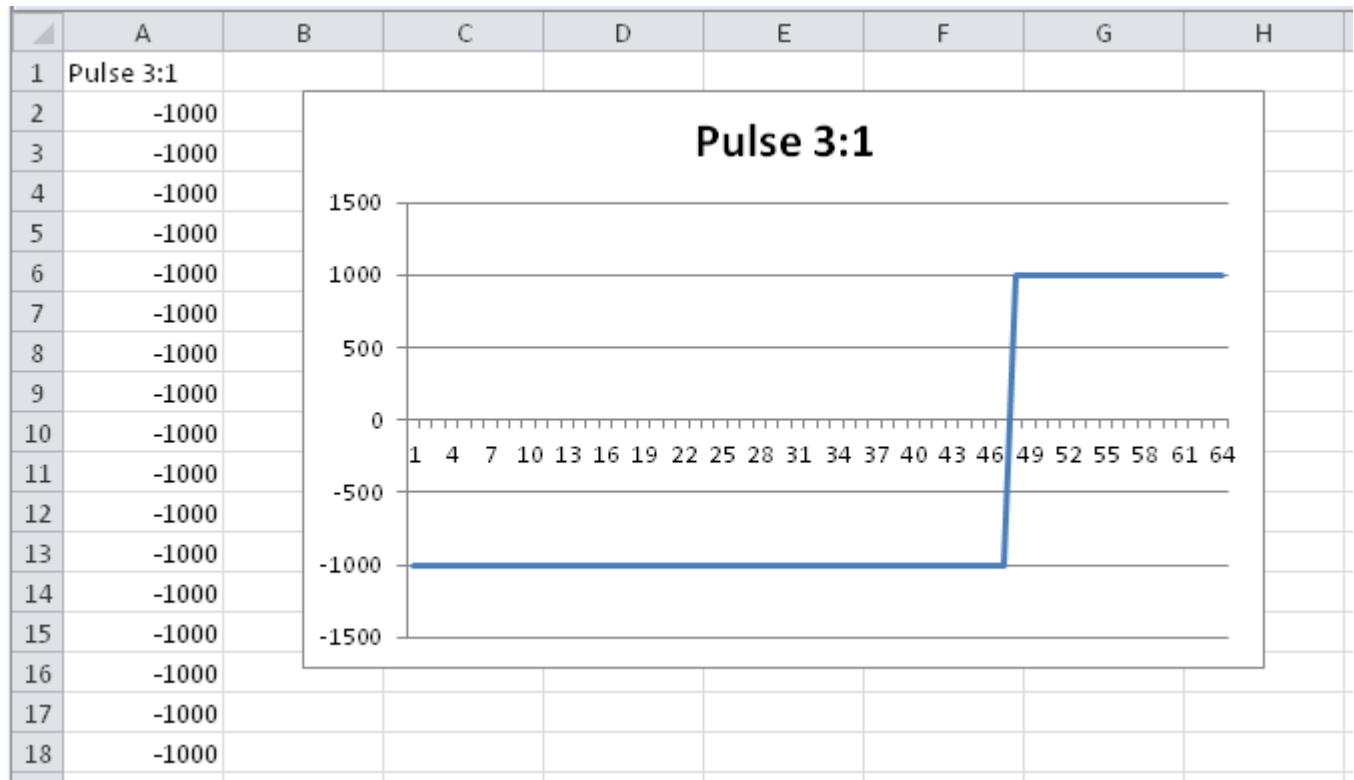

Pulse 3:1 Pattern

Slope	rectangle, duty cycle 3:1
Range	-1000 ... 1000
used in	Dimmer Pulse 3:1, RGB Strobe, RGB Pulse 4 Cell, RGB Pulse 6 Cell, RGB Pulse 8 Cell, RGB Pulse 9 Cell, RGB Pulse 12 Cell, RGB Pulse 16 Cell, RGB Pulse 18 Cell, Red Pulse, Green Pulse, Blue Pulse, White Pulse, Amber Pulse, Warm White Pulse, Cold White Pulse

(created from the shapefile using [Converting Patterns in Excel](#))

From: <https://www.avosupport.de/wiki/> - AVOSUPPORT

Permanent link: https://www.avosupport.de/wiki/shapes/pattern/pulse_31

Last update: 2017/11/14 20:56