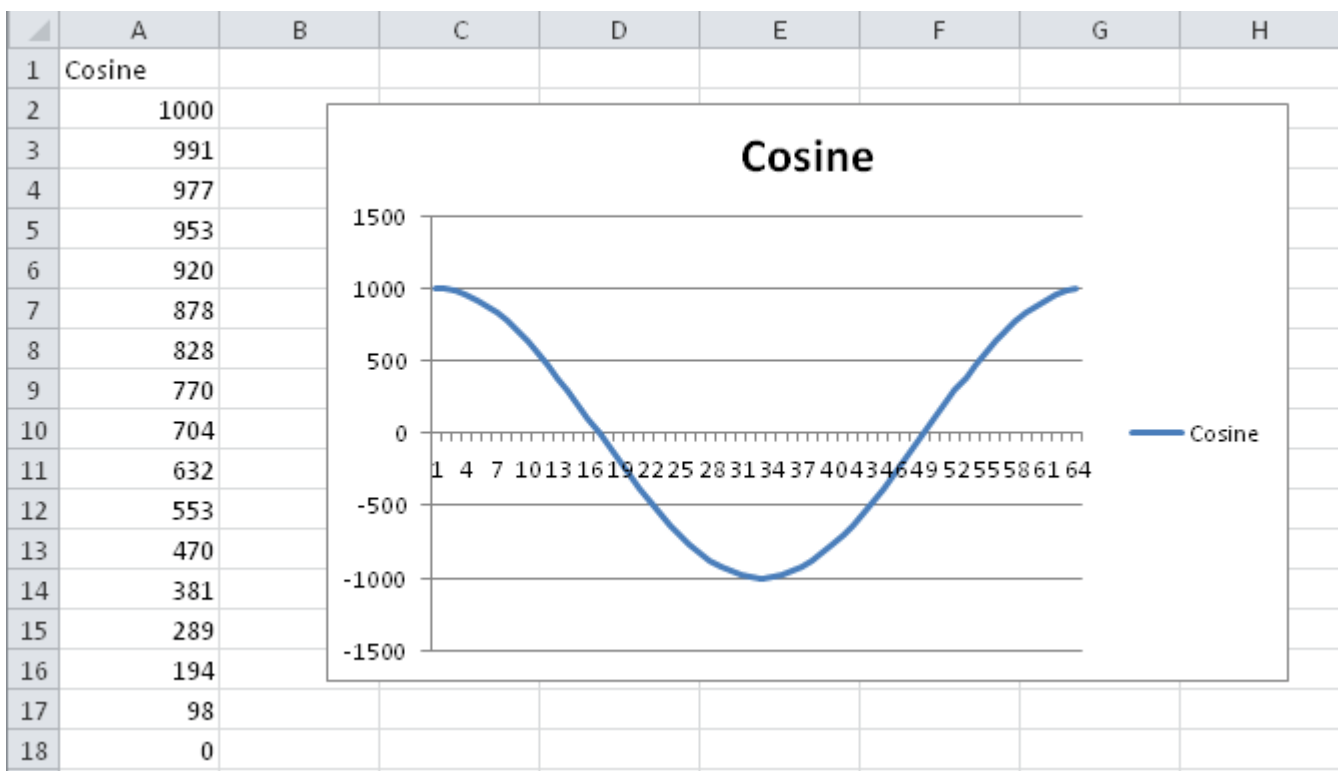

Cosine Pattern

Slope	cosine wave
Range	-1000 ... 1000
used in	Rainbow, Cyan, Magenta, Yellow, Colour 1 Shake, Colour 2 Shake, Dimmer Spread, Dimmer Spread 3 Cell, Dimmer Spread 16 Cell, Iris Shake, Zoom Shake, Focus Shake, Gobo 1, Gobo 2, Gobo 1 Rotate, Gobo 2 Rotate, Rainbow RGB, Rainbow RGB 4 Cell, Rainbow RGB 6 Cell, Rainbow RGB 8 Cell, Rainbow RGB 9 Cell, Rainbow RGB 12 Cell, Rainbow RGB 16 Cell, Rainbow RGB 18 Cell, Red, Red 4 Cell, Red 6 Cell, Red 8 Cell, Red 9 Cell, Red 12 Cell, Red 16 Cell, Red 18 Cell, Green, Green 4 Cell, Green 6 Cell, Green 8 Cell, Green 9 Cell, Green 12 Cell, Green 16 Cell, Green 18 Cell, Blue, Blue 4 Cell, Blue 6 Cell, Blue 8 Cell, Blue 9 Cell, Blue 12 Cell, Blue 16 Cell, Blue 18 Cell, Cyan+Magenta, Yellow+Magenta, Cyan+Yellow, Red+Blue, Red+Blue 4 Cell, Red+Blue 6 Cell, Red+Blue 8 Cell, Red+Blue 9 Cell, Red+Blue 12 Cell, Red+Blue 16 Cell, Red+Blue 18 Cell, Blue+Green, Blue+Green 4 Cell, Blue+Green 6 Cell, Blue+Green 8 Cell, Blue+Green 9 Cell, Blue+Green 12 Cell, Blue+Green 16 Cell, Blue+Green 18 Cell, Green+Red, Green+Red 4 Cell, Green+Red 6 Cell, Green+Red 8 Cell, Green+Red 9 Cell, Green+Red 12 Cell, Green+Red 16 Cell, Green+Red 18 Cell, Dimmer Spread 25 Cell, Dimmer Spread 5 Cell, Dimmer Spread 5 Cell Alt, Frost Spread, CTO Spread, White, Amber, Warm White, Cold White, Hue, Saturation

(created from the shapefile using [Converting Patterns in Excel](#))

From: <https://avosupport.de/wiki/> - AVOSUPPORT

Permanent link: <https://avosupport.de/wiki/shapes/pattern/cosine?rev=1510687873>

Last update: 2017/11/14 19:31