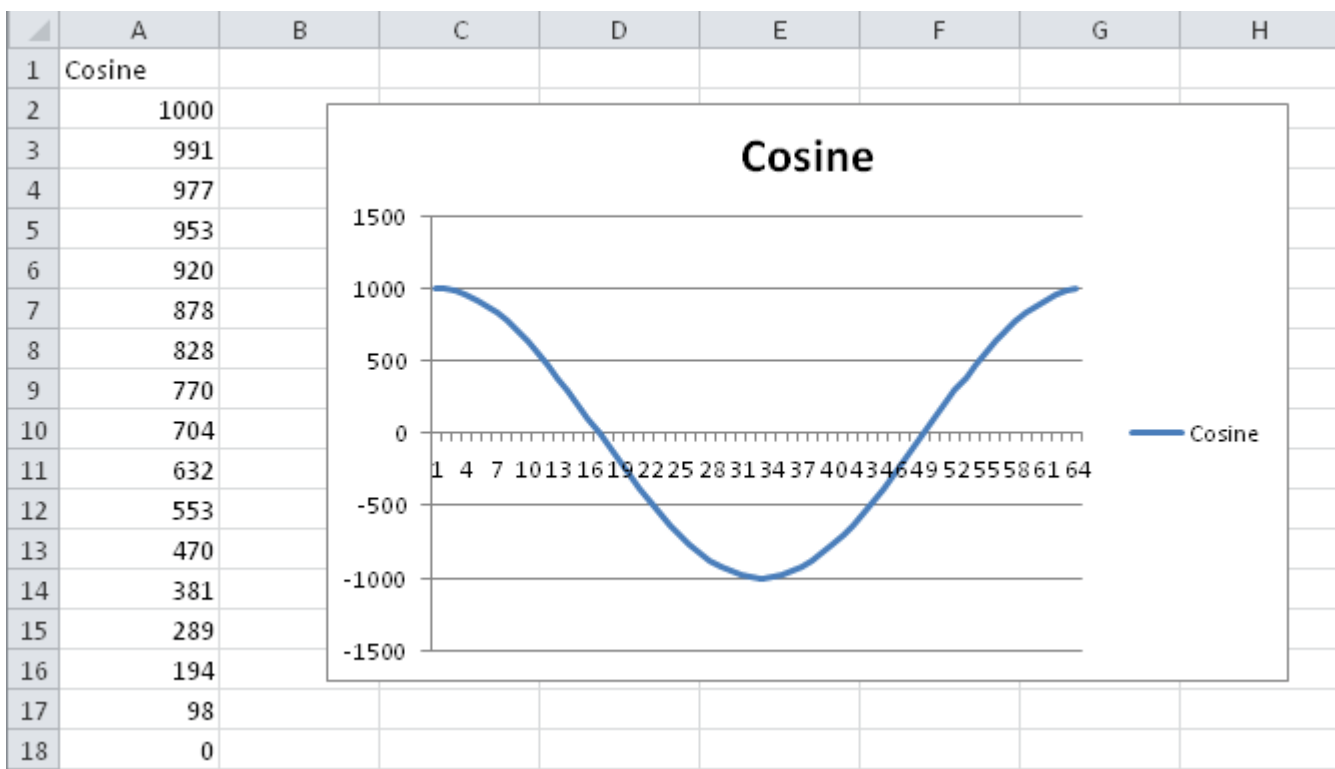

Cosine Pattern

Slope	cosine wave
Range	-1000 ... 1000
used in	Rainbow, Cyan, Magenta, Yellow, Colour 1 Shake, Colour 2 Shake, Dimmer Spread, Dimmer Spread 3 Cell, Dimmer Spread 16 Cell, Iris Shake, Zoom Shake, Focus Shake, Gobo 1, Gobo 2, Gobo 1 Rotate, Gobo 2 Rotate, Rainbow RGB, Rainbow RGB 4 Cell, Rainbow RGB 6 Cell, Rainbow RGB 8 Cell, Rainbow RGB 9 Cell, Rainbow RGB 12 Cell, Rainbow RGB 16 Cell, Rainbow RGB 18 Cell, Red, Red 4 Cell, Red 6 Cell, Red 8 Cell, Red 9 Cell, Red 12 Cell, Red 16 Cell, Red 18 Cell, Green, Green 4 Cell, Green 6 Cell, Green 8 Cell, Green 9 Cell, Green 12 Cell, Green 16 Cell, Green 18 Cell, Blue, Blue 4 Cell, Blue 6 Cell, Blue 8 Cell, Blue 9 Cell, Blue 12 Cell, Blue 16 Cell, Blue 18 Cell, Cyan+Magenta, Yellow+Magenta, Cyan+Yellow, Red+Blue, Red+Blue 4 Cell, Red+Blue 6 Cell, Red+Blue 8 Cell, Red+Blue 9 Cell, Red+Blue 12 Cell, Red+Blue 16 Cell, Red+Blue 18 Cell, Blue+Green, Blue+Green 4 Cell, Blue+Green 6 Cell, Blue+Green 8 Cell, Blue+Green 9 Cell, Blue+Green 12 Cell, Blue+Green 16 Cell, Blue+Green 18 Cell, Green+Red, Green+Red 4 Cell, Green+Red 6 Cell, Green+Red 8 Cell, Green+Red 9 Cell, Green+Red 12 Cell, Green+Red 16 Cell, Green+Red 18 Cell, Dimmer Spread 25 Cell, Dimmer Spread 5 Cell, Dimmer Spread 5 Cell Alt, Frost Spread, CTO Spread, White, Amber, Warm White, Cold White, Hue, Saturation

(created from the shapefile using [Converting Patterns in Excel](#))

From: <https://avosupport.de/wiki/> - AVOSUPPORT

Permanent link: <https://avosupport.de/wiki/shapes/pattern/cosine?rev=1510687873>

Last update: 2017/11/14 19:31