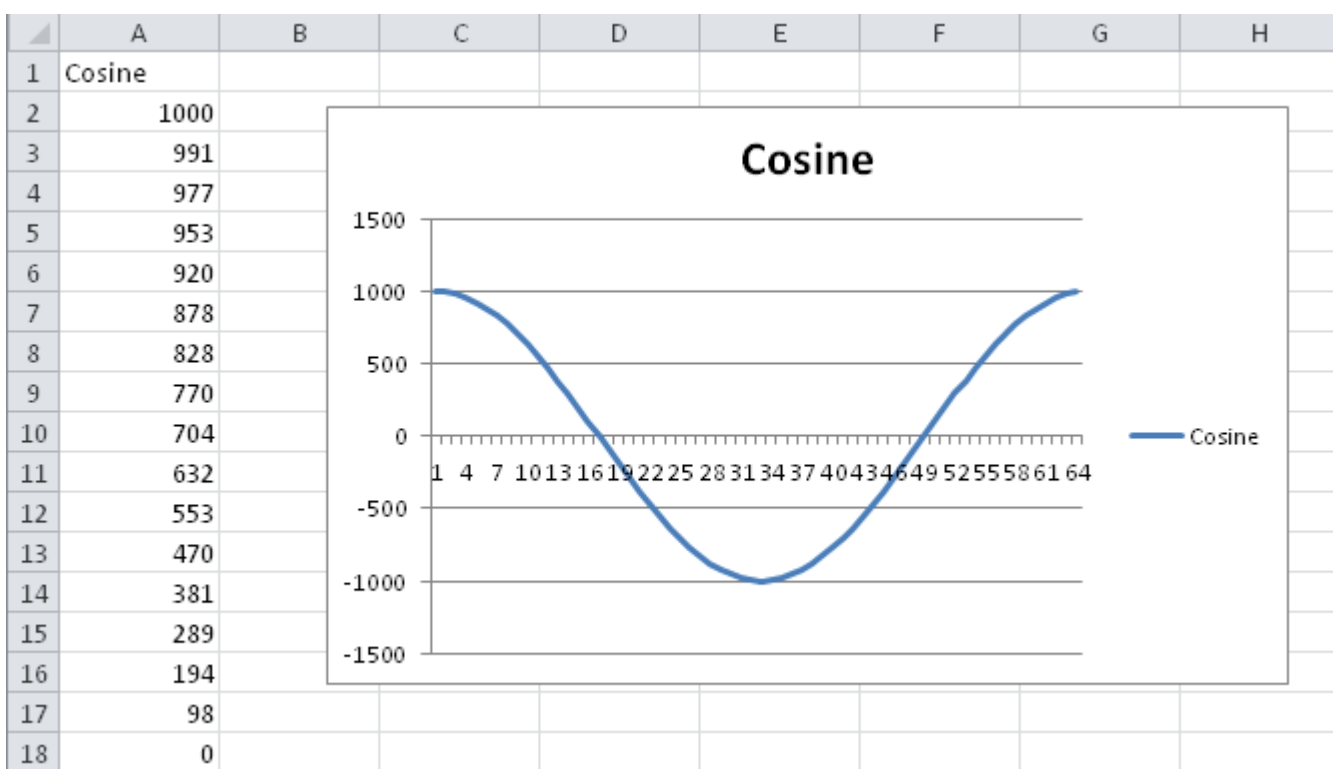

Cosine Pattern

Slope	cosine wave
Range	-1000 ... 1000
used in	Rainbow, Cyan, Magenta, Yellow, Colour 1 Shake, Colour 2 Shake, Dimmer Spread, Dimmer Spread 3 Cell, Dimmer Spread 16 Cell, Iris Shake, Zoom Shake, Focus Shake, Gobo 1, Gobo 2, Gobo 1 Rotate, Gobo 2 Rotate, Rainbow RGB, Rainbow RGB 4 Cell, Rainbow RGB 6 Cell, Rainbow RGB 8 Cell, Rainbow RGB 9 Cell, Rainbow RGB 12 Cell, Rainbow RGB 16 Cell, Rainbow RGB 18 Cell, Red, Red 4 Cell, Red 6 Cell, Red 8 Cell, Red 9 Cell, Red 12 Cell, Red 16 Cell, Red 18 Cell, Green, Green 4 Cell, Green 6 Cell, Green 8 Cell, Green 9 Cell, Green 12 Cell, Green 16 Cell, Green 18 Cell, Blue, Blue 4 Cell, Blue 6 Cell, Blue 8 Cell, Blue 9 Cell, Blue 12 Cell, Blue 16 Cell, Blue 18 Cell,

(created from the shapefile using [Converting Patterns in Excel](#))

From: <https://avosupport.de/wiki/> - AVOSUPPORT

Permanent link: <https://avosupport.de/wiki/shapes/pattern/cosine?rev=1510687193>

Last update: 2017/11/14 19:19