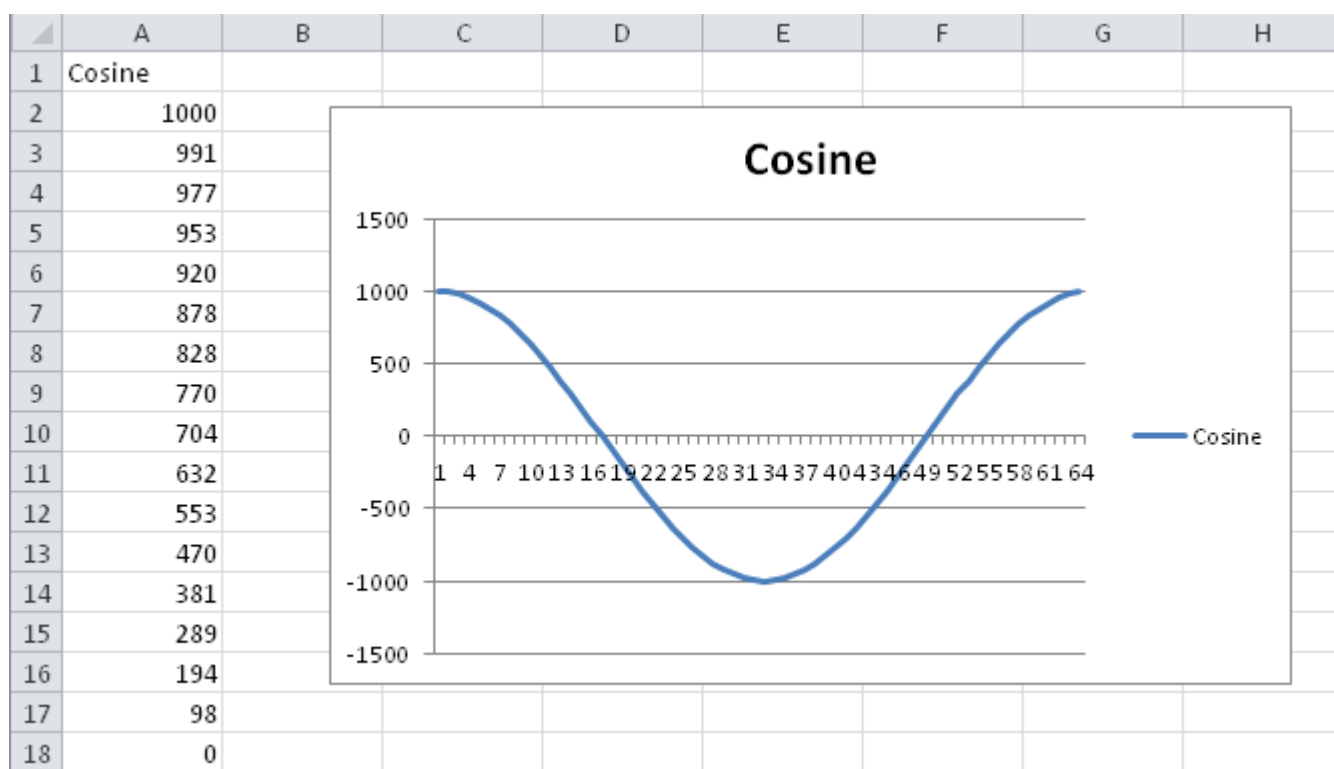

# Cosine Pattern

Slope	cosine wave
Range	-1000 ... 1000
used in	Rainbow, Cyan, Magenta, Yellow, Colour 1 Shake, Colour 2 Shake, Dimmer Spread, Dimmer Spread 3 Cell, Dimmer Spread 16 Cell, Iris Shake, Zoom Shake, Focus Shake, Gobo 1, Gobo 2, Gobo 1 Rotate, Gobo 2 Rotate, Rainbow RGB, Rainbow RGB 4 Cell, Rainbow RGB 6 Cell, Rainbow RGB 8 Cell, Rainbow RGB 9 Cell, Rainbow RGB 12 Cell, Rainbow RGB 16 Cell, Rainbow RGB 18 Cell, Red, Red 4 Cell, Red 6 Cell, Red 8 Cell, Red 9 Cell, Red 12 Cell, Red 16 Cell, Red 18 Cell, Green, Green 4 Cell, Green 6 Cell, Green 8 Cell, Green 9 Cell, Green 12 Cell, Green 16 Cell, Green 18 Cell, Blue, Blue 4 Cell, Blue 6 Cell, Blue 8 Cell, Blue 9 Cell, Blue 12 Cell, Blue 16 Cell, Blue 18 Cell,

(created from the shapefile using [Converting Patterns in Excel](#))

From: <https://avosupport.de/wiki/> - AVOSUPPORT

Permanent link: <https://avosupport.de/wiki/shapes/pattern/cosine?rev=1510687193>

Last update: 2017/11/14 19:19