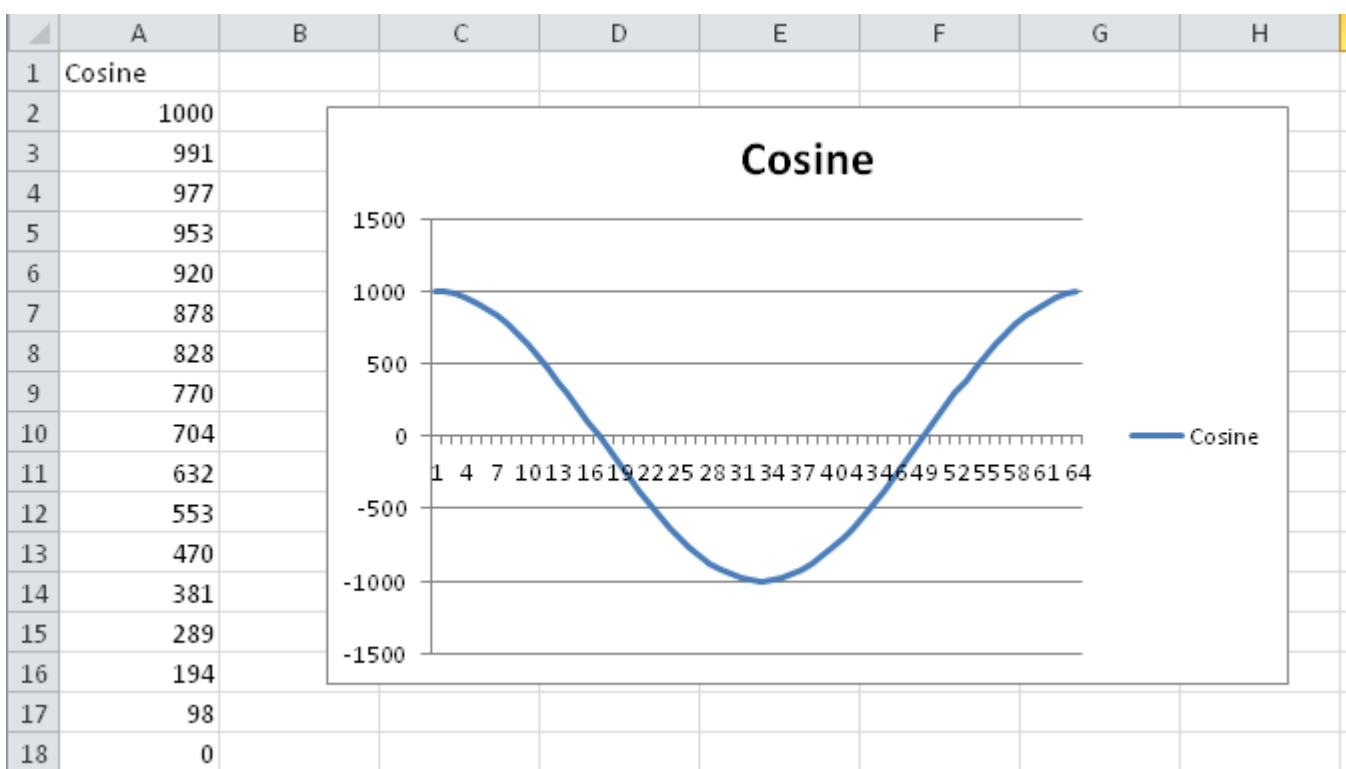

Cosine Pattern

Slope	cosine wave
Range	-1000 ... 1000
used in	Rainbow, Cyan, Magenta, Yellow, Colour 1 Shake, Colour 2 Shake, Dimmer Spread, Dimmer Spread 3 Cell, Dimmer Spread 16 Cell, Iris Shake, Zoom Shake, Focus Shake, Gobo 1, Gobo 2, Gobo 1 Rotate, Gobo 2 Rotate, Rainbow RGB, Rainbow RGB 4 Cell, Rainbow RGB 6 Cell, Rainbow RGB 8 Cell, Rainbow RGB 9 Cell, Rainbow RGB 12 Cell, Rainbow RGB 16 Cell, Rainbow RGB 18 Cell, Red, Red 4 Cell, Red 6 Cell, Red 8 Cell, Red 9 Cell, Red 12 Cell, Red 16 Cell, Red 18 Cell, Green, Green 4 Cell, Green 6 Cell, Green 8 Cell, Green 9 Cell, Green 12 Cell, Green 16 Cell, Green 18 Cell, Red, Red 4 Cell, Red 6 Cell, Red 8 Cell, Red 9 Cell, Red 12 Cell, Red 16 Cell, Red 18 Cell,

(created from the shapefile using [Converting Patterns in Excel](#))

From: <https://avosupport.de/wiki/> - AVOSUPPORT

Permanent link: <https://avosupport.de/wiki/shapes/pattern/cosine?rev=1510687065>

Last update: 2017/11/14 19:17