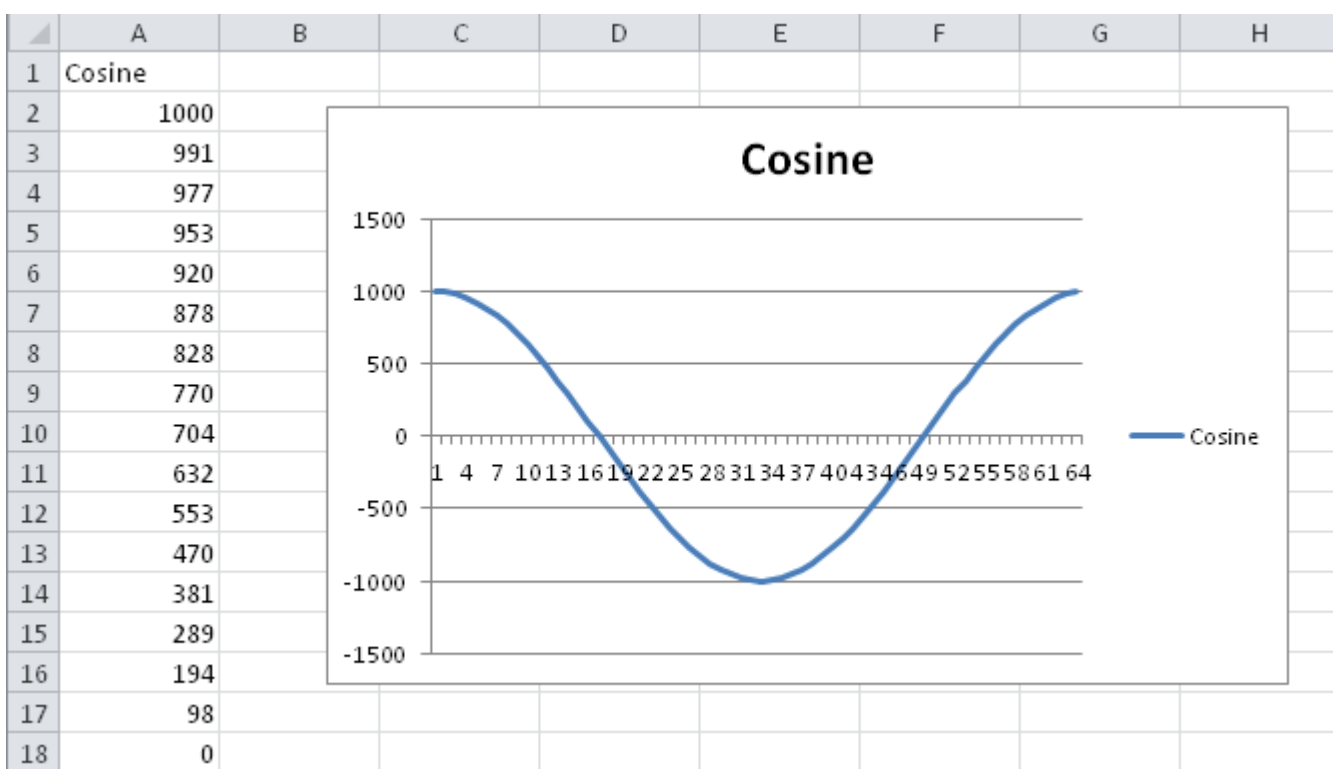

Cosine Pattern

Slope	cosine wave
Range	-1000 ... 1000
used in	Rainbow, Cyan, Magenta, Yellow, Colour 1 Shake, Colour 2 Shake, Dimmer Spread, Dimmer Spread 3 Cell, Dimmer Spread 16 Cell, Iris Shake, Zoom Shake, Focus Shake, Gobo 1, Gobo 2, Gobo 1 Rotate, Gobo 2 Rotate, Rainbow RGB, Rainbow RGB 4 Cell, Rainbow RGB 6 Cell, Rainbow RGB 8 Cell, Rainbow RGB 9 Cell, Rainbow RGB 12 Cell, Rainbow RGB 16 Cell, Rainbow RGB 18 Cell, Red, Red 4 Cell, Red 6 Cell, Red 8 Cell, Red 9 Cell, Red 12 Cell, Red 16 Cell, Red 18 Cell, Green, Green 4 Cell, Green 6 Cell, Green 8 Cell, Green 9 Cell, Green 12 Cell, Green 16 Cell, Green 18 Cell, Red, Red 4 Cell, Red 6 Cell, Red 8 Cell, Red 9 Cell, Red 12 Cell, Red 16 Cell, Red 18 Cell,

(created from the shapefile using [Converting Patterns in Excel](#))

From: <https://avosupport.de/wiki/> - AVOSUPPORT

Permanent link: <https://avosupport.de/wiki/shapes/pattern/cosine?rev=1510687065>

Last update: 2017/11/14 19:17