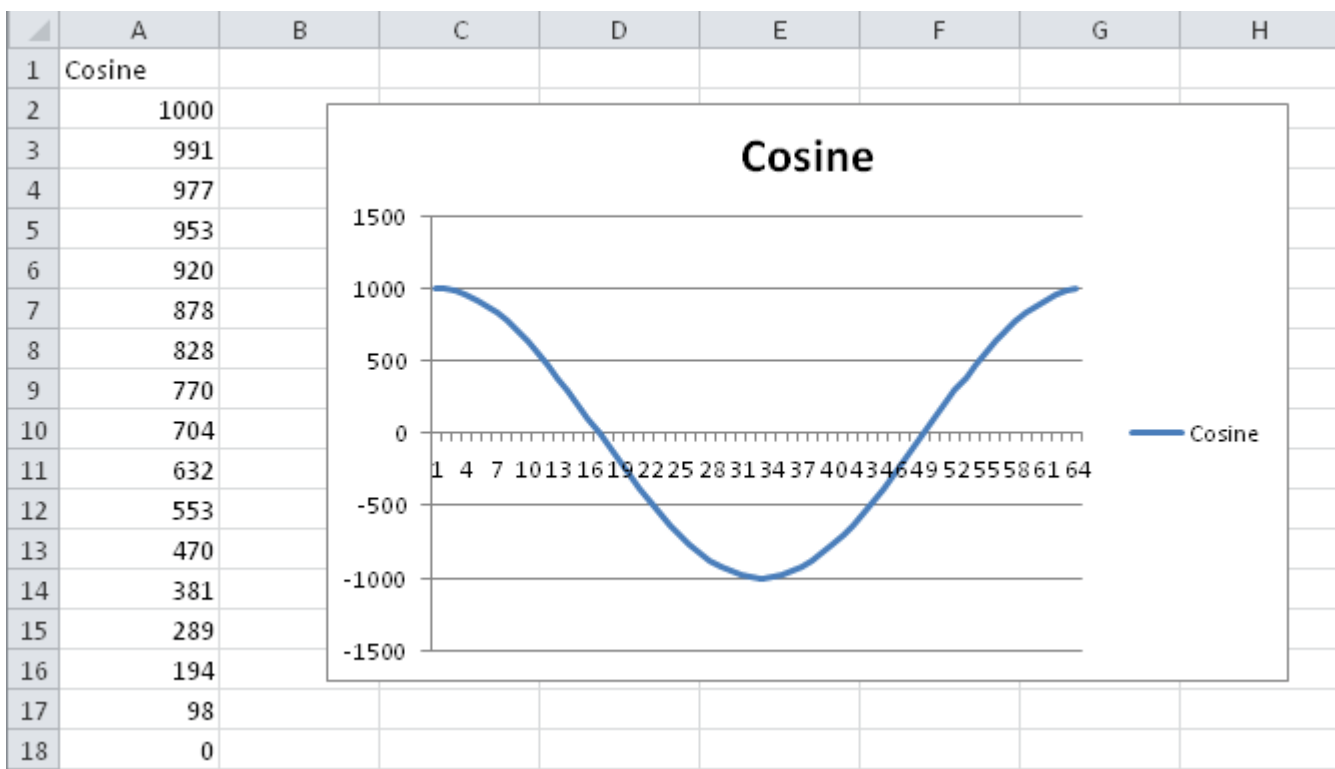

Cosine Pattern

Slope	cosine wave
Range	-1000 ... 1000
used in	Rainbow, Cyan, Magenta, Yellow, Colour 1 Shake, Colour 2 Shake, Dimmer Spread, Dimmer Spread 3 Cell, Dimmer Spread 16 Cell, Iris Shake, Zoom Shake, Focus Shake, Gobo 1, Gobo 2, Gobo 1 Rotate, Gobo 2 Rotate, Rainbow RGB, Rainbow RGB 4 Cell, Rainbow RGB 6 Cell, Rainbow RGB 8 Cell, Rainbow RGB 9 Cell, Rainbow RGB 12 Cell, Rainbow RGB 16 Cell, Rainbow RGB 18 Cell, Red, Red 4 Cell, Red 6 Cell, Red 8 Cell, Red 9 Cell, Red 12 Cell, Red 16 Cell, Red 18 Cell, Green, Green 4 Cell, Green 6 Cell, Green 8 Cell, Green 9 Cell, Green 12 Cell, Green 16 Cell, Green 18 Cell, Blue, Blue 4 Cell, Blue 6 Cell, Blue 8 Cell, Blue 9 Cell, Blue 12 Cell, Blue 16 Cell, Blue 18 Cell, Cyan+Magenta, Yellow+Magenta, Cyan+Yellow, Red+Blue, Red+Blue 4 Cell, Red+Blue 6 Cell, Red+Blue 8 Cell, Red+Blue 9 Cell, Red+Blue 12 Cell, Red+Blue 16 Cell, Red+Blue 18 Cell, Blue+Green, Blue+Green 4 Cell, Blue+Green 6 Cell, Blue+Green 8 Cell, Blue+Green 9 Cell, Blue+Green 12 Cell, Blue+Green 16 Cell, Blue+Green 18 Cell, Green+Red, Green+Red 4 Cell, Green+Red 6 Cell, Green+Red 8 Cell, Green+Red 9 Cell, Green+Red 12 Cell, Green+Red 16 Cell, Green+Red 18 Cell, Dimmer Spread 25 Cell, Dimmer Spread 5 Cell, Dimmer Spread 5 Cell Alt, Frost Spread, CTO Spread, White, Amber, Warm White, Cold White, Hue, Saturation

(created from the shapefile using [Converting Patterns in Excel](#))

From: <https://avosupport.de/wiki/> - AVOSUPPORT

Permanent link: <https://avosupport.de/wiki/shapes/pattern/cosine>

Last update: 2017/11/14 19:31