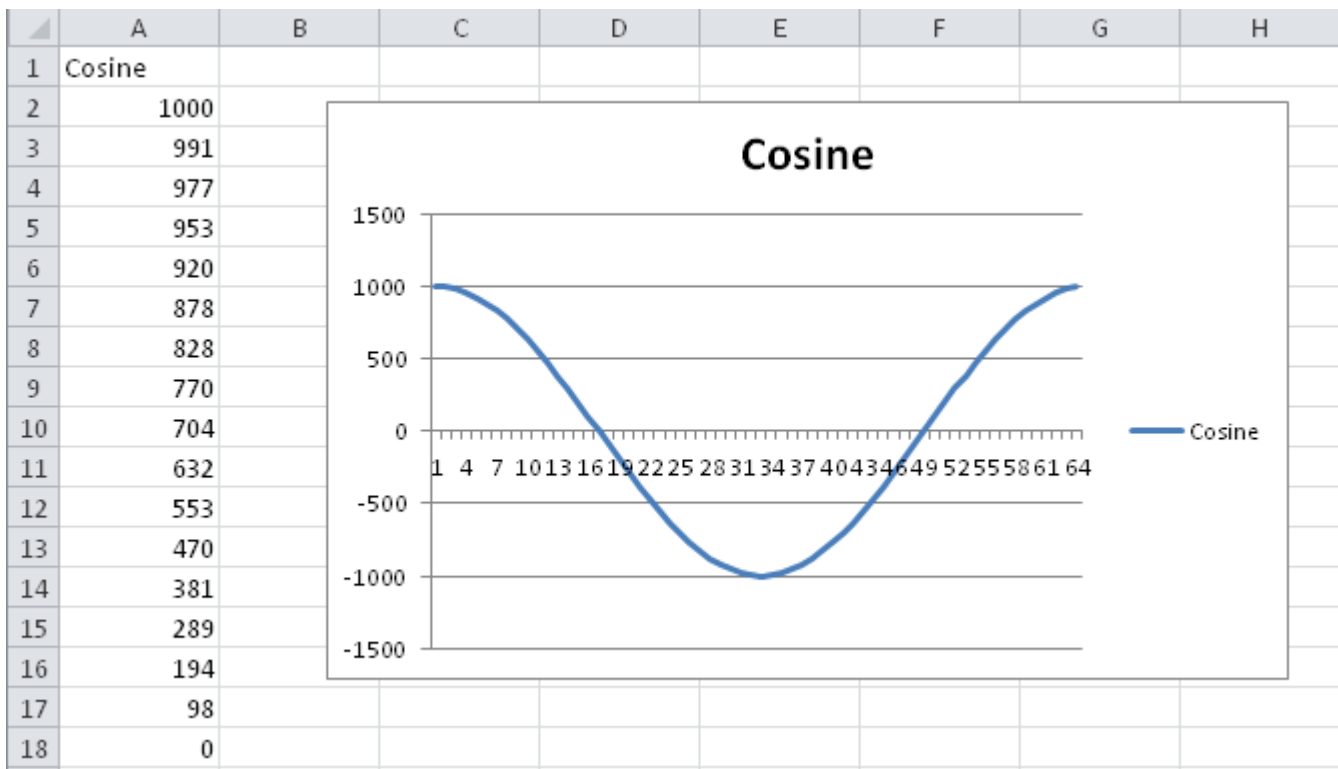

# Cosine Pattern

Slope	cosine wave
Range	-1000 ... 1000
used in	Rainbow, Cyan, Magenta, Yellow, Colour 1 Shake, Colour 2 Shake, Dimmer Spread, Dimmer Spread 3 Cell, Dimmer Spread 16 Cell, Iris Shake, Zoom Shake, Focus Shake, Gobo 1, Gobo 2, Gobo 1 Rotate, Gobo 2 Rotate, Rainbow RGB, Rainbow RGB 4 Cell, Rainbow RGB 6 Cell, Rainbow RGB 8 Cell, Rainbow RGB 9 Cell, Rainbow RGB 12 Cell, Rainbow RGB 16 Cell, Rainbow RGB 18 Cell, Red, Red 4 Cell, Red 6 Cell, Red 8 Cell, Red 9 Cell, Red 12 Cell, Red 16 Cell, Red 18 Cell, Green, Green 4 Cell, Green 6 Cell, Green 8 Cell, Green 9 Cell, Green 12 Cell, Green 16 Cell, Green 18 Cell, Blue, Blue 4 Cell, Blue 6 Cell, Blue 8 Cell, Blue 9 Cell, Blue 12 Cell, Blue 16 Cell, Blue 18 Cell, Cyan+Magenta, Yellow+Magenta, Cyan+Yellow, Red+Blue, Red+Blue 4 Cell, Red+Blue 6 Cell, Red+Blue 8 Cell, Red+Blue 9 Cell, Red+Blue 12 Cell, Red+Blue 16 Cell, Red+Blue 18 Cell, Blue+Green, Blue+Green 4 Cell, Blue+Green 6 Cell, Blue+Green 8 Cell, Blue+Green 9 Cell, Blue+Green 12 Cell, Blue+Green 16 Cell, Blue+Green 18 Cell, Green+Red, Green+Red 4 Cell, Green+Red 6 Cell, Green+Red 8 Cell, Green+Red 9 Cell, Green+Red 12 Cell, Green+Red 16 Cell, Green+Red 18 Cell, Dimmer Spread 25 Cell, Dimmer Spread 5 Cell, Dimmer Spread 5 Cell Alt, Frost Spread, CTO Spread, White, Amber, Warm White, Cold White, Hue, Saturation

(created from the shapefile using [Converting Patterns in Excel](#))

From: <https://avosupport.de/wiki/> - AVOSUPPORT

Permanent link: <https://avosupport.de/wiki/shapes/pattern/cosine>

Last update: 2017/11/14 19:31