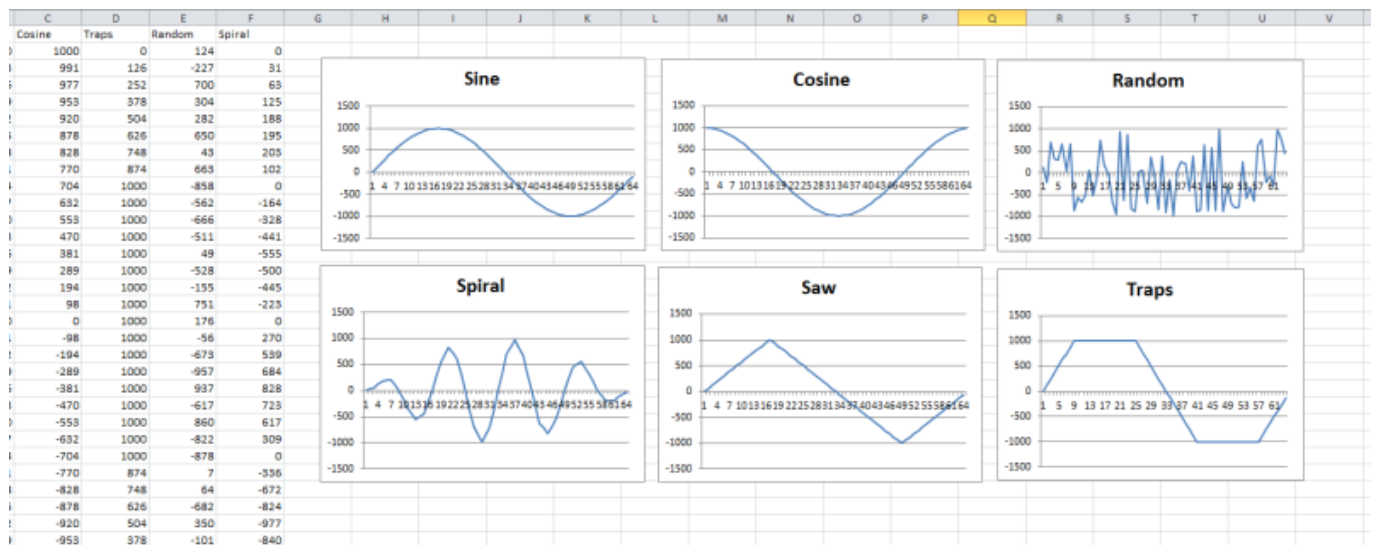

Custom Patterns

The following patterns have been eeded by Alex del Bondio:

Here are the pattern definitions:

- sine
- cosine
- traps
- saw
- random
- spiral
- step up
- step down
- flick up
- flick down
- pulse 11
- pulse 12
- pulse 13
- pulse 21
- pulse 31
- strobe
- none