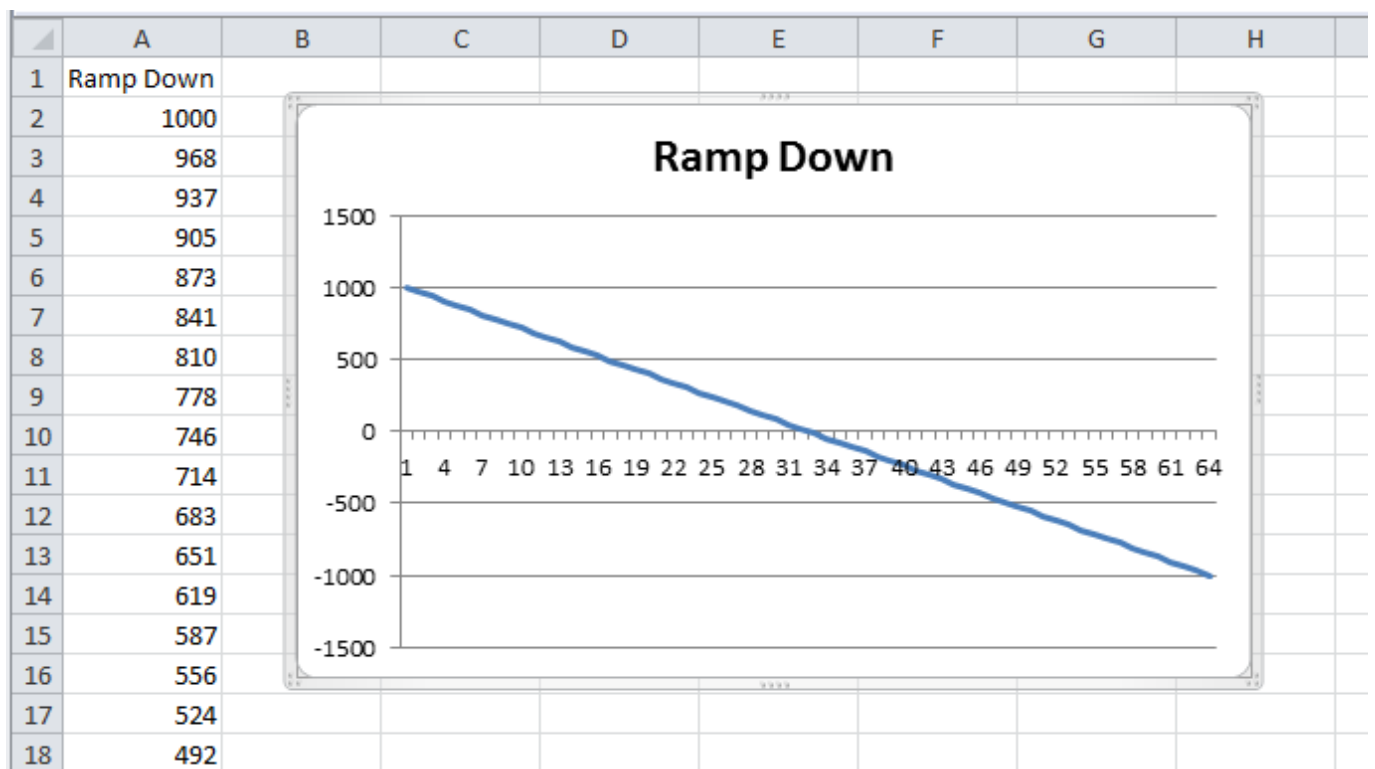

Ramp Down

This is a user contributed pattern and only available with the modified shapefile.

Slope	ramp down
Range	1000 ... -1000
used in	<ul style="list-style-type: none">• Dimmer Ramp Down• Tilt Ramp Down
contributed by	Alex del Bondio

(created from the shapefile using [Converting Patterns in Excel](#))

From: <https://avosupport.de/wiki/> - AVOSUPPORT

Permanent link: https://avosupport.de/wiki/shapes/custom_pattern/ramp_down

Last update: 2017/12/18 21:56