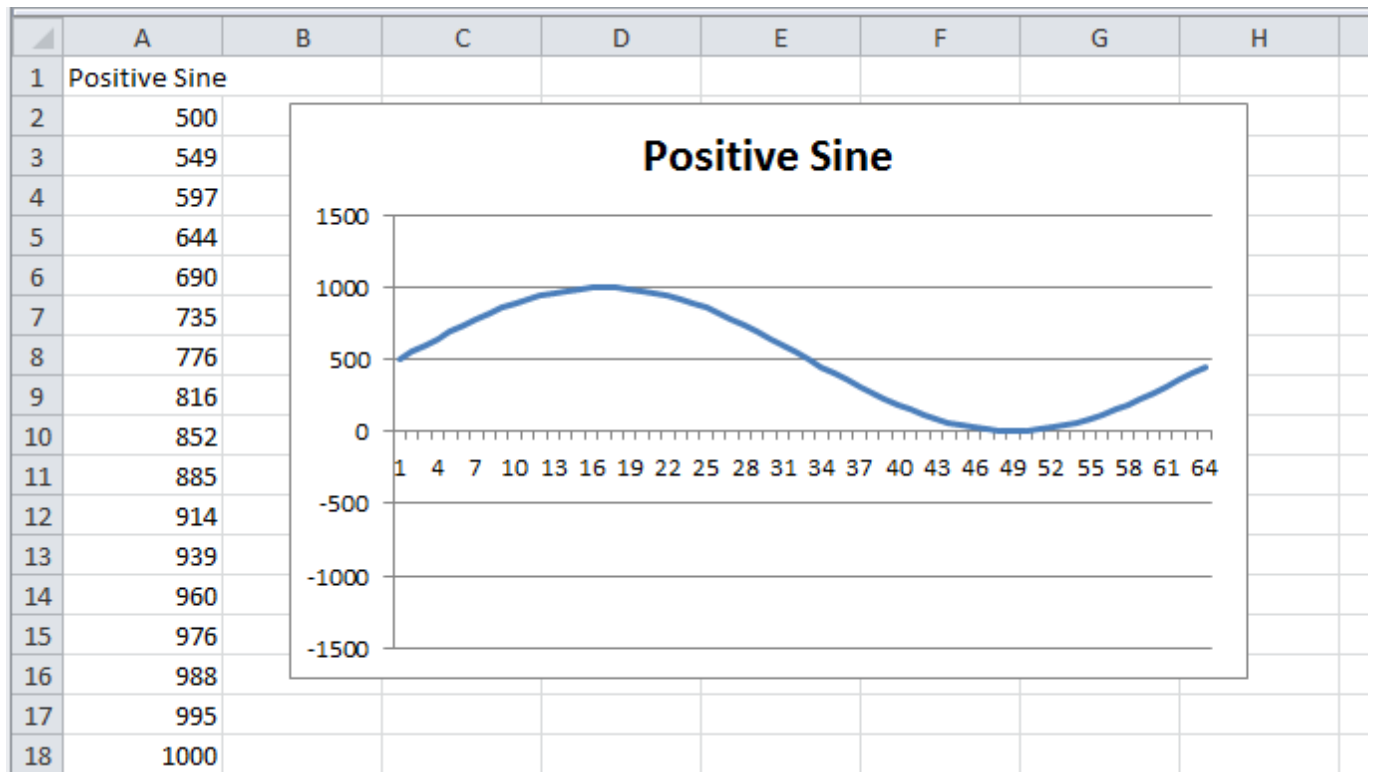

Positive Sine

This is a user contributed pattern and only available with the modified shapefile.

| | |
|----------------|--|
| Slope | sine wave |
| Range | 0 ... 1000 |
| used in | <ul style="list-style-type: none">• 100 Blue• 100 Cyan• 100 Green• 100 Magenta• 100 Red• 100 Yellow• OW Sine RGB |
| contributed by | Alex del Bondio |

(created from the shapefile using [Converting Patterns in Excel](#))

From:
<https://avosupport.de/wiki/> - **AVOSUPPORT**

Permanent link:
https://avosupport.de/wiki/shapes/custom_pattern/positive_sine?rev=1513633959