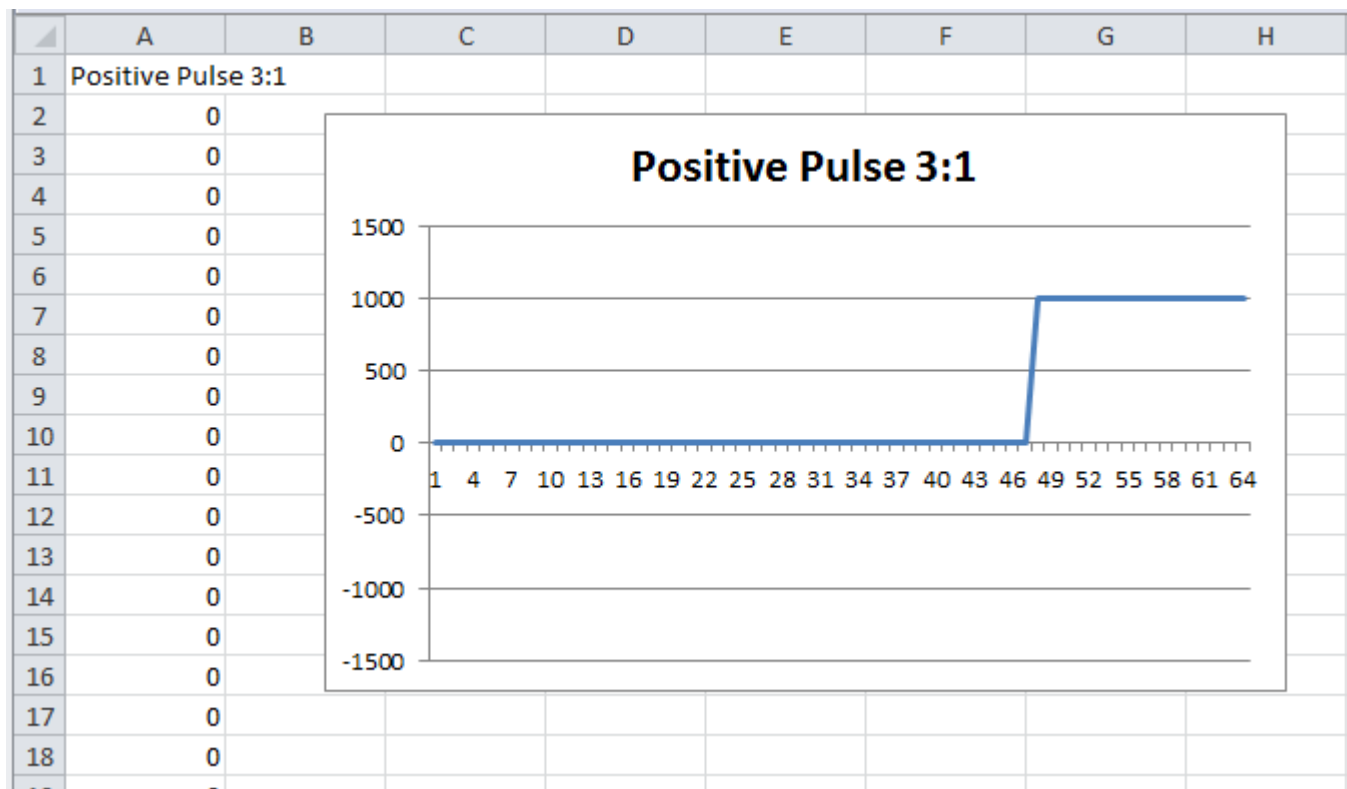

Positive Pulse 3:1

This is a user contributed pattern and only available with the modified shapefile.

Slope	rectangle, duty cycle = 3:1
Range	0 ... 1000
used in	<ul style="list-style-type: none">• OW Pulse 3:1 RGB
contributed by	Alex del Bondio

(created from the shapefile using [Converting Patterns in Excel](#))

From: <https://avosupport.de/wiki/> - AVOSUPPORT

Permanent link: https://avosupport.de/wiki/shapes/custom_pattern/positive_pulse_31?rev=1513634547