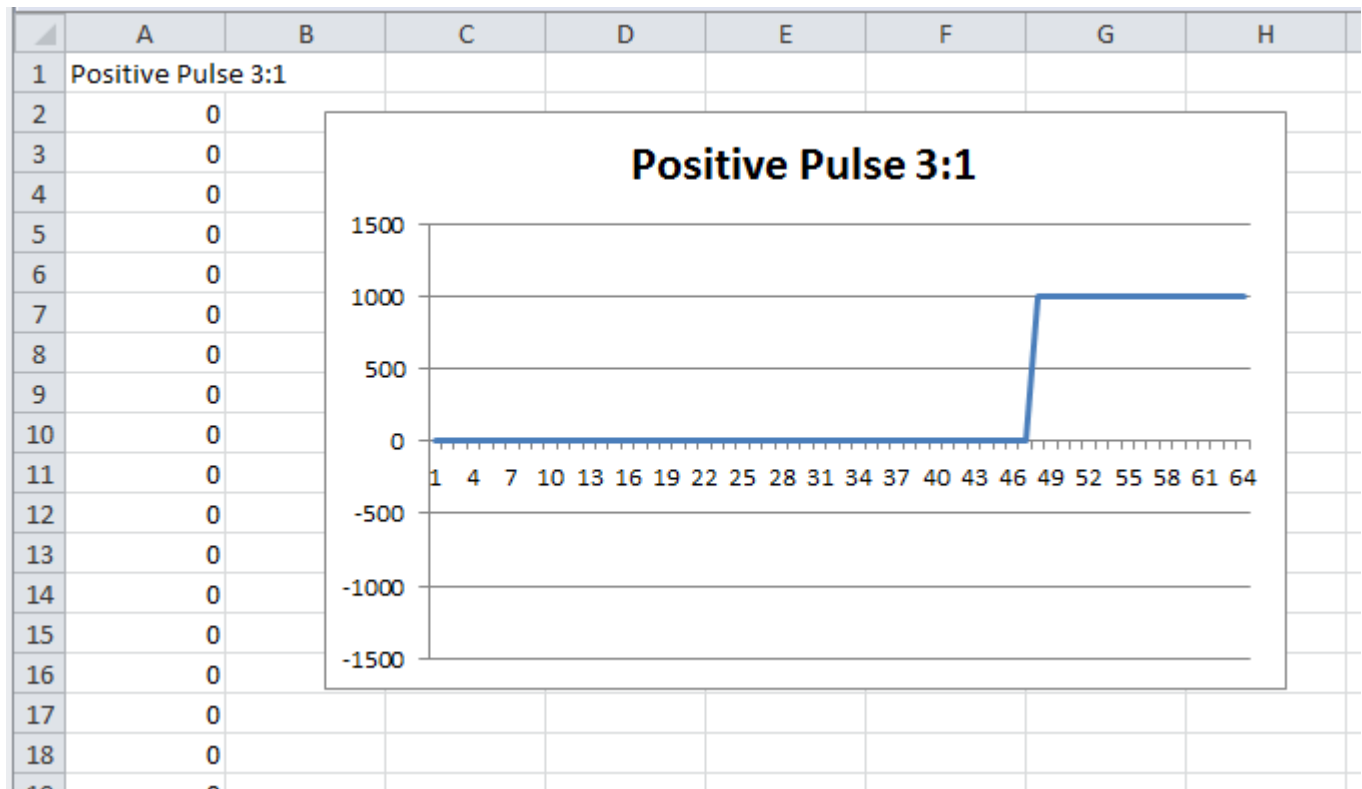

Positive Pulse 3:1

This is a user contributed pattern and only available with the modified shapefile.

Slope	rectangle, duty cycle = 3:1
Range	0 ... 1000
used in	<ul style="list-style-type: none"> OW Pulse 3:1 RGB
contributed by	Alex del Bondio

(created from the shapefile using [Converting Patterns in Excel](#))

From: <https://avosupport.de/wiki/> - AVOSUPPORT

Permanent link: https://avosupport.de/wiki/shapes/custom_pattern/positive_pulse_31?rev=1513634547