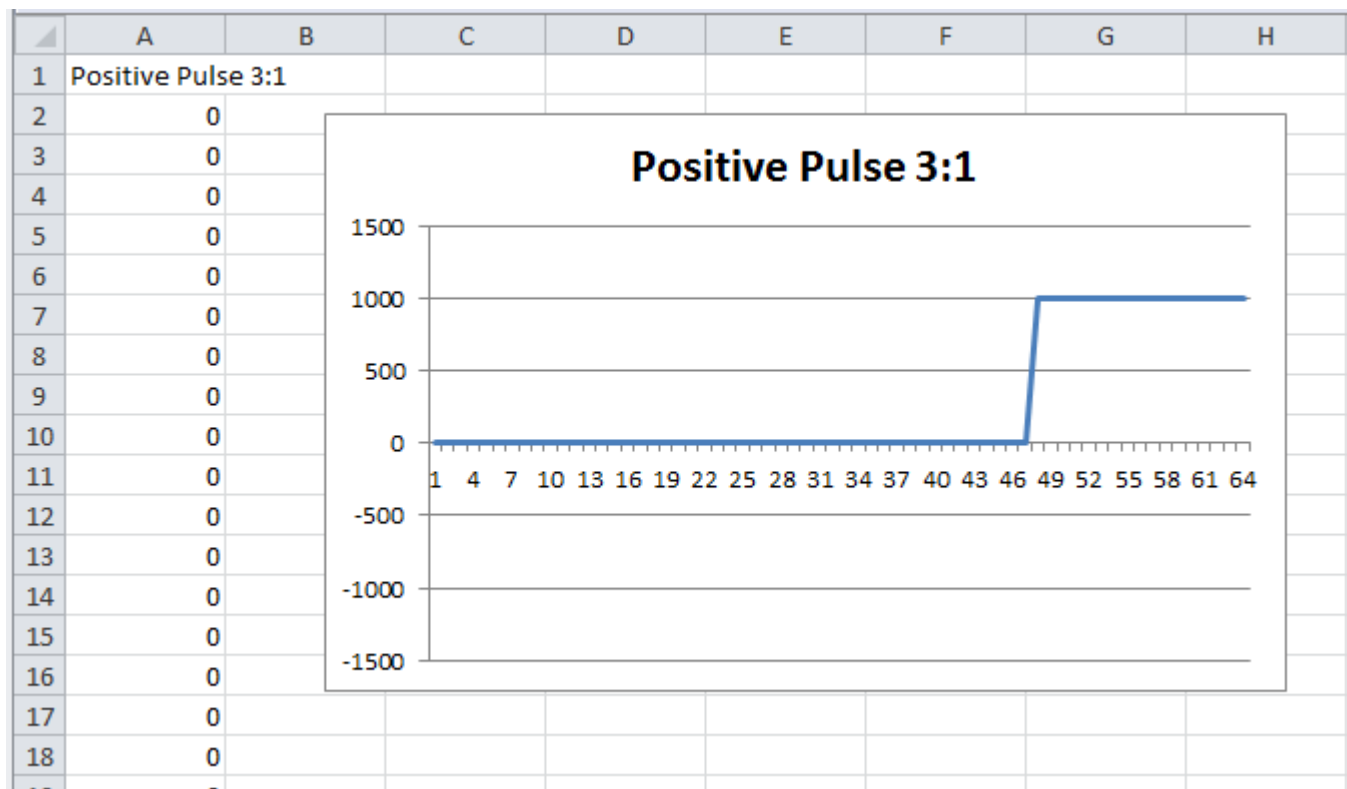

Positive Pulse 3:1

This is a user contributed pattern and only available with the modified shapefile.

Slope	rectangle, duty cycle = 3:1
Range	0 ... 1000
used in	<ul style="list-style-type: none"> OW Pulse 3:1 RGB
contributed by	Alex del Bondio

(created from the shapefile using [Converting Patterns in Excel](#))

From: <https://avosupport.de/wiki/> - AVOSUPPORT

Permanent link: https://avosupport.de/wiki/shapes/custom_pattern/positive_pulse_31?rev=1513634547