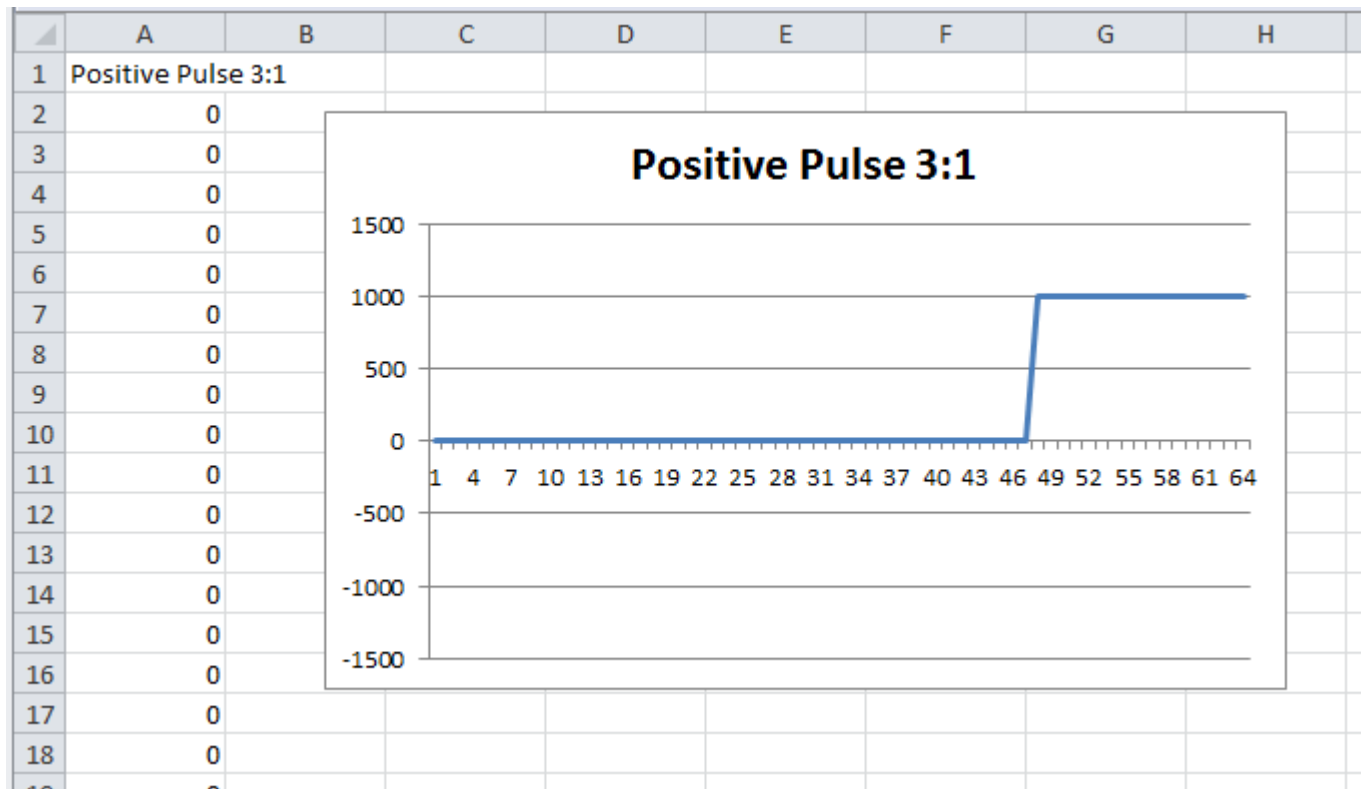

Positive Pulse 3:1

This is a user contributed pattern and only available with the modified shapefile.

Slope	rectangle, duty cycle = 3:1
Range	0 ... 1000
used in	<ul style="list-style-type: none"> OW Pulse 3:1 RGB
contributed by	Alex del Bondio

(created from the shapefile using [Converting Patterns in Excel](#))

From: <https://avosupport.de/wiki/> - AVOSUPPORT

Permanent link: https://avosupport.de/wiki/shapes/custom_pattern/positive_pulse_31?rev=1513634547