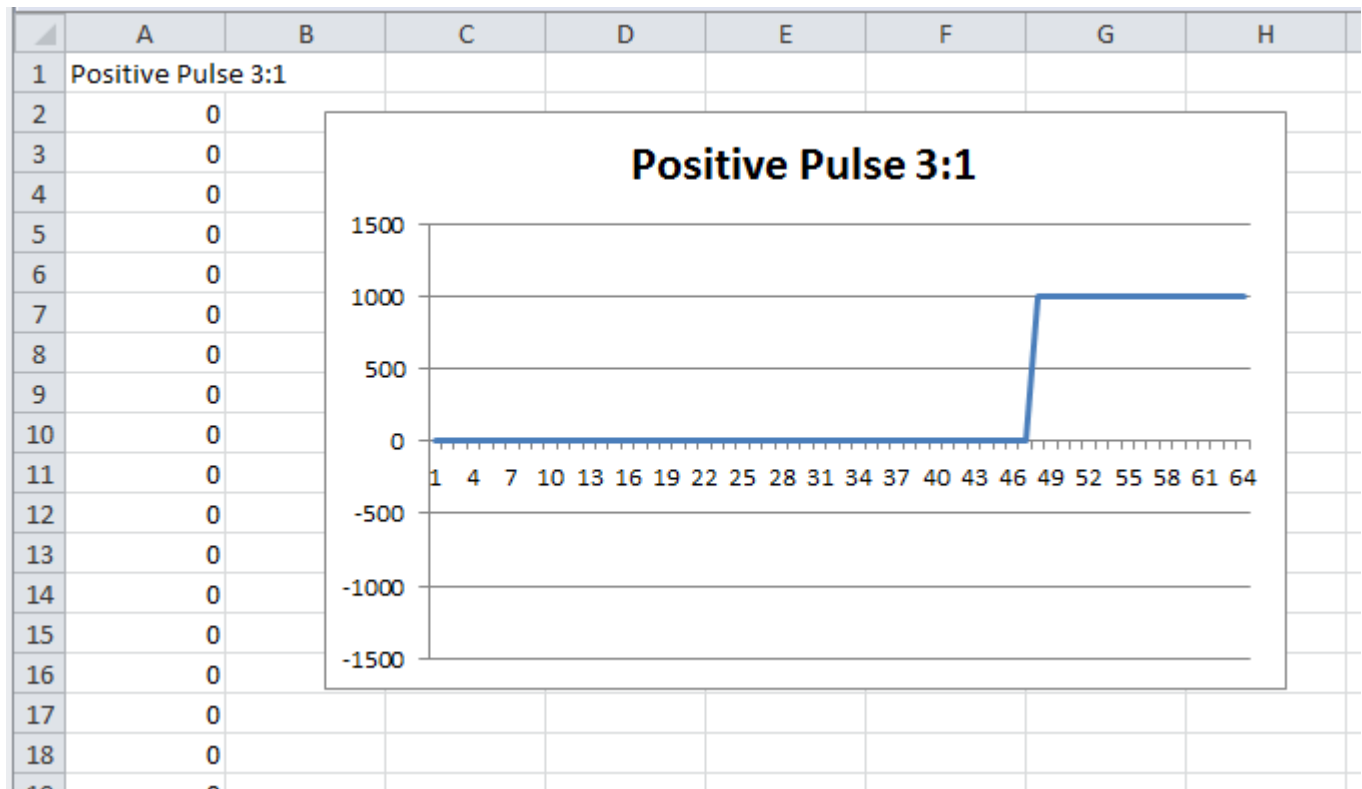

Positive Pulse 3:1

This is a user contributed pattern and only available with the modified shapefile.

Slope	rectangle, duty cycle = 3:1
Range	0 ... 1000
used in	<ul style="list-style-type: none">• OW Pulse 3:1 RGB
contributed by	Alex del Bondio

(created from the shapefile using [Converting Patterns in Excel](#))

From: <https://avosupport.de/wiki/> - AVOSUPPORT

Permanent link: https://avosupport.de/wiki/shapes/custom_pattern/positive_pulse_31

Last update: 2017/12/18 22:02