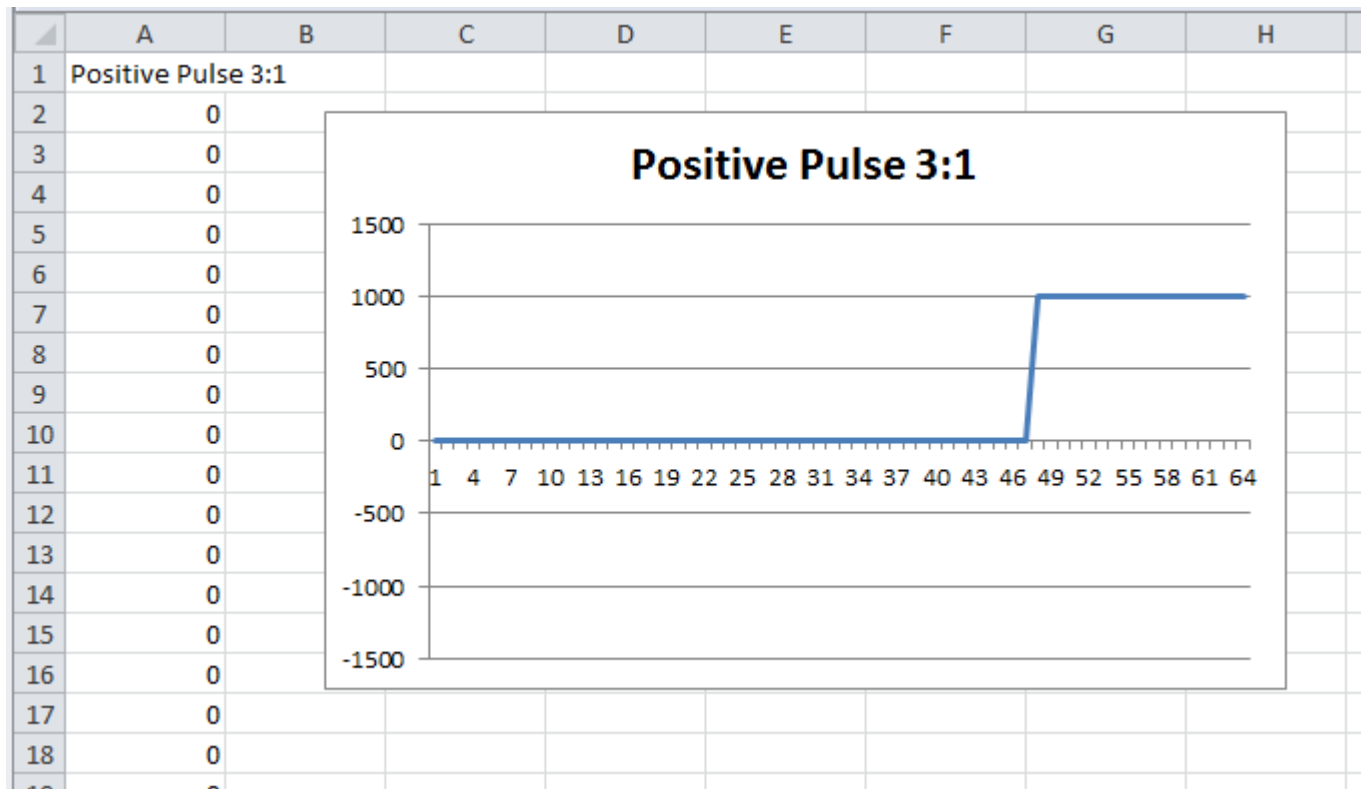

# Positive Pulse 3:1

This is a user contributed pattern and only available with the modified shapefile.

Slope	rectangle, duty cycle = 3:1
Range	0 ... 1000
used in	<ul style="list-style-type: none"><li>• <a href="#">OW Pulse 3:1 RGB</a></li></ul>
contributed by	Alex del Bondio

(created from the shapefile using [Converting Patterns in Excel](#))

From: <https://avosupport.de/wiki/> - AVOSUPPORT

Permanent link: [https://avosupport.de/wiki/shapes/custom\\_pattern/positive\\_pulse\\_31](https://avosupport.de/wiki/shapes/custom_pattern/positive_pulse_31)