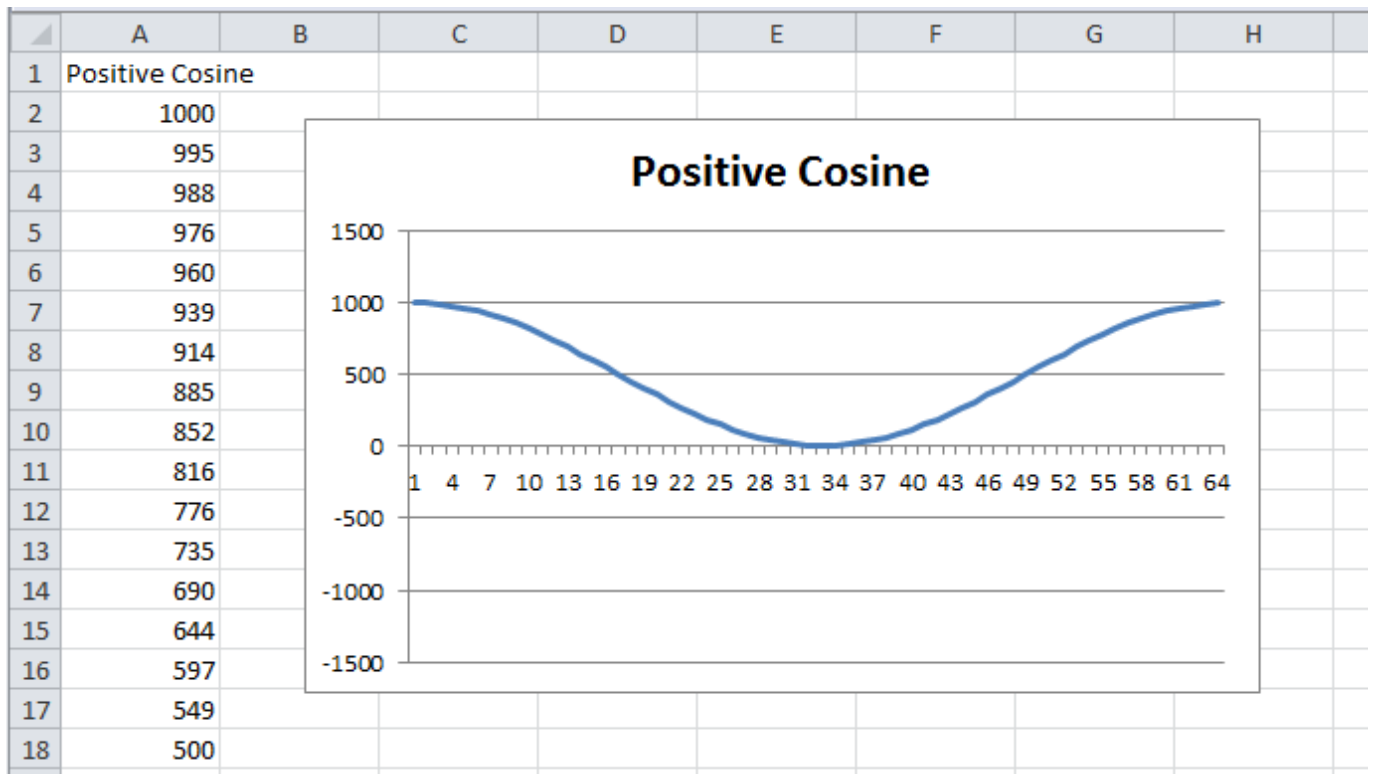

Positive Cosine

This is a user contributed pattern and only available with the modified shapefile.

| | |
|----------------|-----------------|
| Slope | cosine wave |
| Range | 0 ... 1000 |
| used in | tbd. |
| contributed by | Alex del Bondio |

(created from the shapefile using [Converting Patterns in Excel](#))

From: <https://avosupport.de/wiki/> - AVOSUPPORT

Permanent link: https://avosupport.de/wiki/shapes/custom_pattern/positive_cosine?rev=1510668166