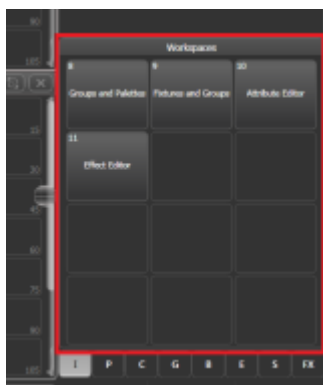

Types/Object/Handle/Location

Workspaces

This is the area with 12 designated workspace buttons.

Left on the TitanOne display:

bottom-right in the display for Titan Mobile, Quartz, Tiger Touch and Arena

bottom-right in the Pearl Expert Touchwing