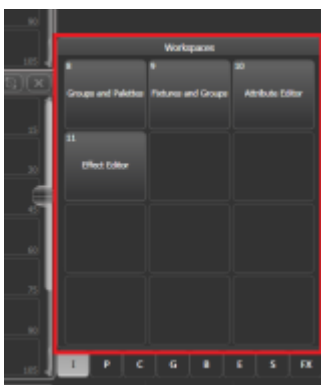

# Workspaces

This is the area with 12 designated workspace buttons.

Left on the TitanOne display:

bottom-right in the display for Titan Mobile, Quartz, Tiger Touch and Arena

bottom-right in the Pearl Expert Touchwing