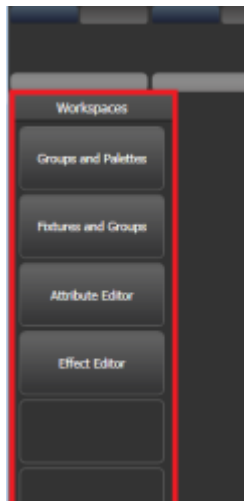

From:
<https://avosupport.de/wiki/> - **AVOSUPPORT**

Permanent link:
<https://avosupport.de/wiki/macros/identifier/location/workspaces?rev=1529423613>

Last update: **2018/06/19 15:53**