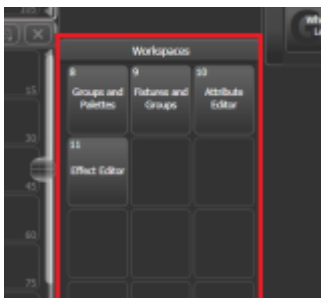

# Workspaces

This is the area with 12 designated workspace buttons.

Left on the TitanOne display:

bottom-right in the display for Titan Mobile, Quartz, Tiger Touch and Arena

bottom-right in the Pearl Expert Touchwing