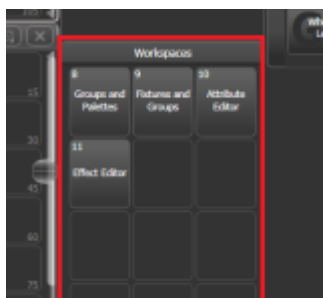

Types/Object/Handle/Location

Workspaces

This is the area with 12 designated workspace buttons.

Left on the TitanOne display:

bottom-right in the display for Titan Mobile, Quartz, Tiger Touch and Arena

bottom-right in the Pearl Expert Touchwing