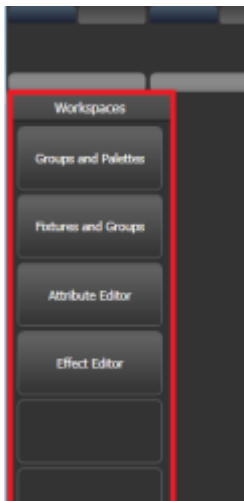

From:
<https://avosupport.de/wiki/> - **AVOSUPPORT**

Permanent link:
<https://avosupport.de/wiki/macros/identifier/location/workspaces?rev=1529423613>

Last update: **2018/06/19 15:53**