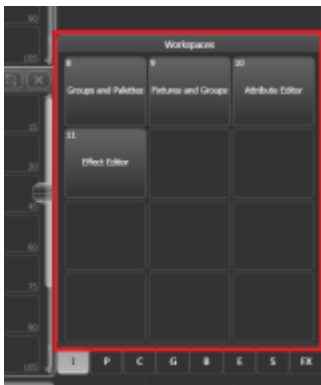

# Workspaces

This is the area with 12 designated workspace buttons.

Left on the TitanOne display:

bottom-right in the display for Titan Mobile, Quartz, Tiger Touch and Arena

bottom-right in the Pearl Expert Touchwing