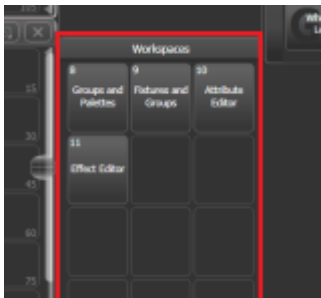

# Workspaces

This is the area with 12 designated workspace buttons.

Left on the TitanOne display:

bottom-right in the display for Titan Mobile, Quartz, Tiger Touch and Arena

bottom-right in the Pearl Expert Touchwing