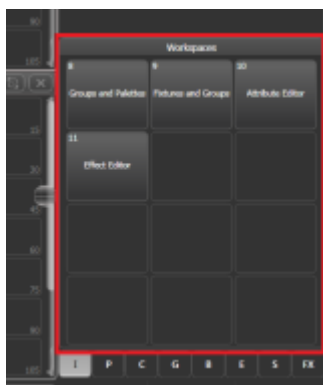

Identifier/Location

Workspaces

This is the area with 12 designated workspace buttons.

Left on the TitanOne display:

bottom-right in the display for Titan Mobile, Quartz, Tiger Touch and Arena

bottom-right in the Pearl Expert Touchwing