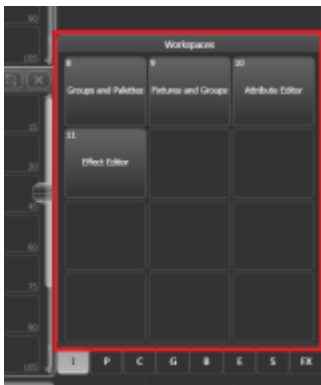

# Workspaces

This is the area with 12 designated workspace buttons.

Left on the TitanOne display:

bottom-right in the display for Titan Mobile, Quartz, Tiger Touch and Arena

bottom-right in the Pearl Expert Touchwing

left on the left-hand display on the Sapphire Touch:

From:  
<https://avosupport.de/wiki/> - **AVOSUPPORT**

Permanent link:  
<https://avosupport.de/wiki/macros/identifier/location/workspaces>

Last update: **2018/06/19 15:54**