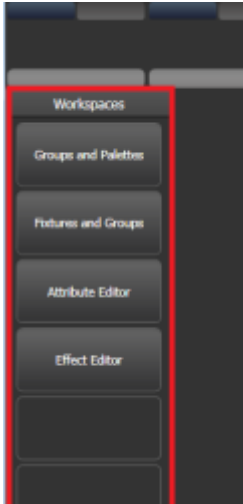

From:
<https://avosupport.de/wiki/> - **AVOSUPPORT**

Permanent link:
<https://avosupport.de/wiki/macros/identifier/location/workspaces>

Last update: **2018/06/19 15:54**