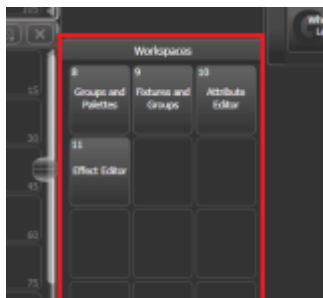

Identifier/Location

Workspaces

This is the area with 12 designated workspace buttons.

Left on the TitanOne display:

bottom-right in the display for Titan Mobile, Quartz, Tiger Touch and Arena

bottom-right in the Pearl Expert Touchwing

left on the left-hand display on the Sapphire Touch:

From:
<https://avosupport.de/wiki/> - **AVOSUPPORT**

Permanent link:
<https://avosupport.de/wiki/macros/identifier/location/workspaces>

Last update: **2018/06/19 15:54**