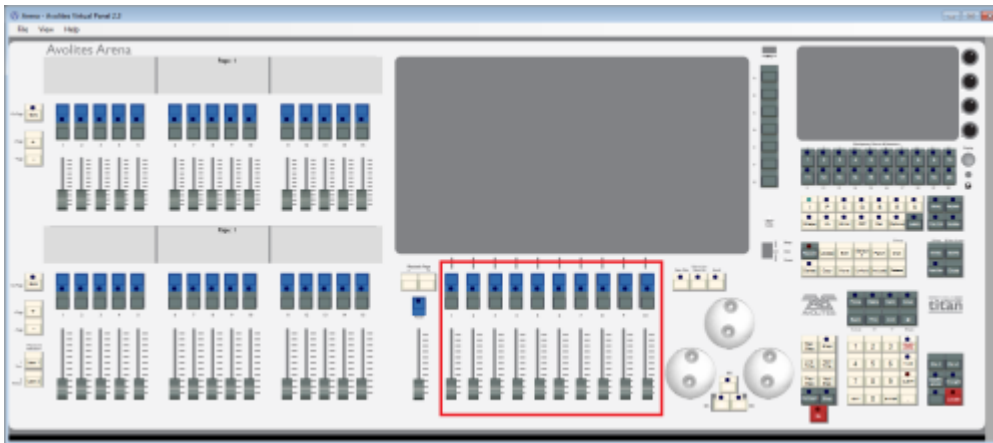

Identifier/Location

RollerB

This is the main playback area. Due to different designs, there are slight differences on the various consoles:

- On the Pearl Expert, RollerA refers to the right-hand roller. It sports 10 handles on 30 pages in total (10 facets, 3 button pages)
- On the Sapphire Touch, the bottom fader area is only mapped to RollerA - RollerB playbacks (if created on other consoles) are only available in the show library.
- On all other consoles, RollerB (as well as RollerA) refers to the main playback area as well: 10 faders on 60 pages. However, only even pages are referring to roller B while odd pages are referring to roller A.

As of version 11, the use of RollerA as location is discouraged. Better use Location:Playbacks instead.

Roller B on a Pearl Expert

On the Sapphire Touch, roller B playbacks are only available in the show library.

Playbacks on the Titan Mobile (likewise on Quartz and Titan One) - only even pages refer to RollerB

Playbacks on the Tiger Touch - only even pages refer to RollerB

Main Playbacks on the Arena - only even pages refer to RollerB