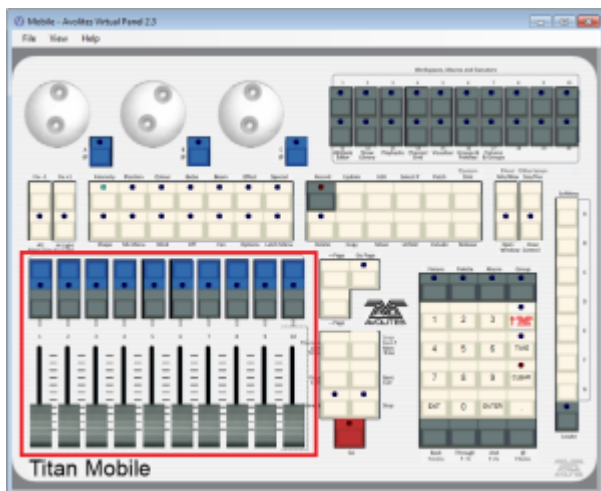

Identifier/Location

RollerB

This is the main playback area. Due to different designs, there are slight differences on the various consoles:

- On the Pearl Expert, RollerA refers to the right-hand roller. It sports 10 handles on 30 pages in total (10 facets, 3 button pages)
- On the Sapphire Touch, the bottom fader area is only mapped to RollerA - RollerB playbacks (if created on other consoles) are only available in the show library.
- On all other consoles, RollerB (as well as RollerA) refers to the main playback area as well: 10 faders on 60 pages. However, only even pages are referring to roller B while odd pages are referring to roller A.

As of version 11, the use of RollerA as location is discouraged. Better use Location:Playbacks instead.

Roller B on a Pearl Expert

On the Sapphire Touch, roller B playbacks are only available in the show library.

Playbacks on the Titan Mobile (likewise on Quartz and Titan One) - only even pages refer to RollerB

Playbacks on the Tiger Touch - only even pages refer to RollerB

Main Playbacks on the Arena - only even pages refer to RollerB