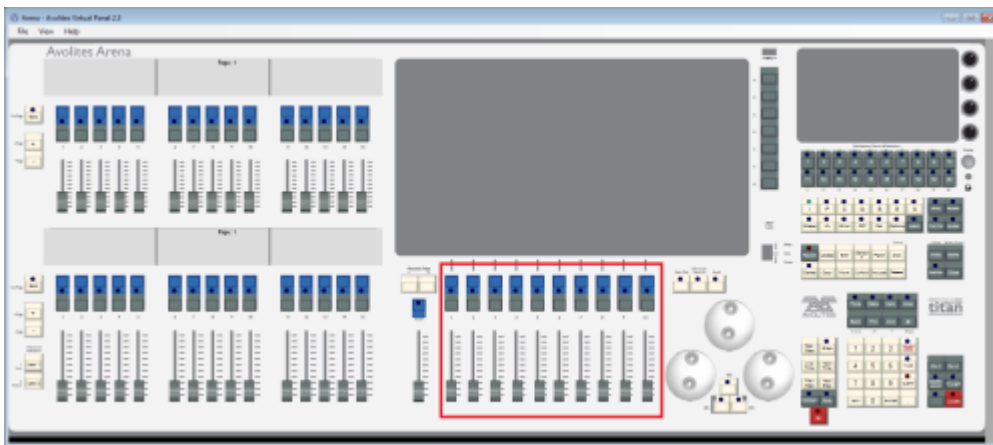

Identifier/Location

RollerB

This is the main playback area. Due to different designs, there are slight differences on the various consoles:

- On the Pearl Expert, RollerA refers to the right-hand roller. It sports 10 handles on 30 pages in total (10 facets, 3 button pages)
- On the Sapphire Touch, the bottom fader area is only mapped to RollerA - RollerB playbacks (if created on other consoles) are only available in the show library.
- On all other consoles, RollerB (as well as RollerA) refers to the main playback area as well: 10 faders on 60 pages. However, only even pages are referring to roller B while odd pages are referring to roller A.

As of version 11, the use of RollerA as location is discouraged. Better use Location:Playbacks instead.

Roller B on a Pearl Expert

On the Sapphire Touch, roller B playbacks are only available in the show library.

Playbacks on the Titan Mobile (likewise on Quartz and Titan One) - only even pages refer to RollerB

Playbacks on the Tiger Touch - only even pages refer to RollerB

Main Playbacks on the Arena - only even pages refer to RollerB