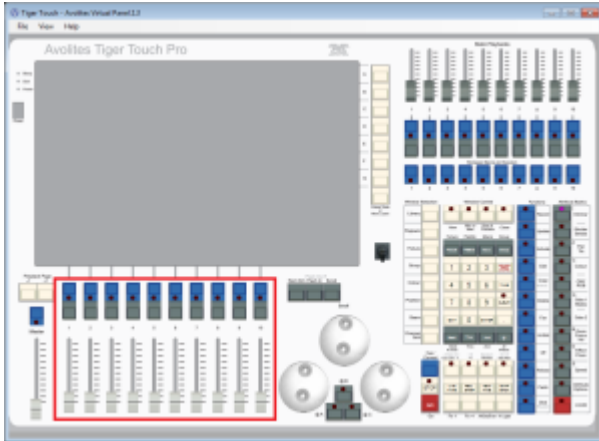

Identifier/Location

RollerB

This is the main playback area. Due to different designs, there are slight differences on the various consoles:

- On the Pearl Expert, RollerA refers to the right-hand roller. It sports 10 handles on 30 pages in total (10 facets, 3 button pages)
- On the Sapphire Touch, the bottom fader area is only mapped to RollerA - RollerB playbacks (if created on other consoles) are only available in the show library.
- On all other consoles, RollerB (as well as RollerA) refers to the main playback area as well: 10 faders on 60 pages. However, only even pages are referring to roller B while odd pages are referring to roller A.

As of version 11, the use of RollerA as location is discouraged. Better use Location:Playbacks instead.

Roller B on a Pearl Expert

On the Sapphire Touch, roller B playbacks are only available in the show library.

Playbacks on the Titan Mobile (likewise on Quartz and Titan One) - only even pages refer to RollerB

Playbacks on the Tiger Touch - only even pages refer to RollerB

Main Playbacks on the Arena - only even pages refer to RollerB