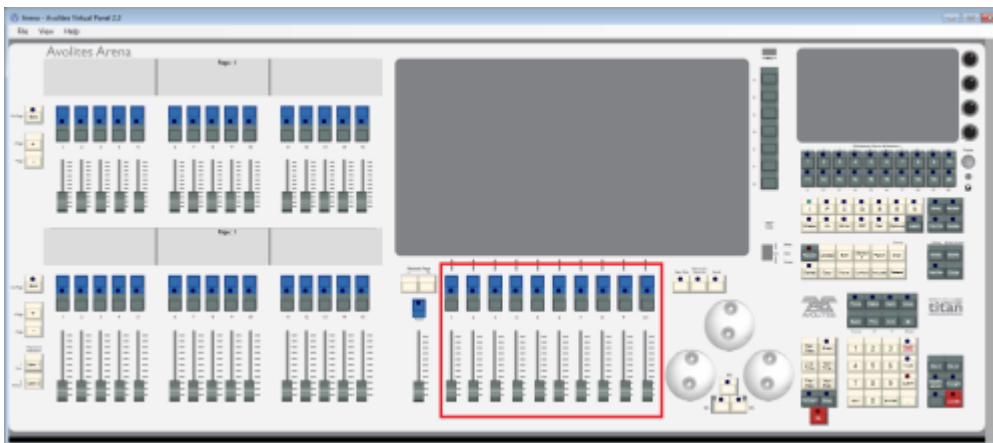

Identifier/Location

RollerB

This is the main playback area. Due to different designs, there are slight differences on the various consoles:

- On the Pearl Expert, RollerA refers to the right-hand roller. It sports 10 handles on 30 pages in total (10 facets, 3 button pages)
- On the Sapphire Touch, the bottom fader area is only mapped to RollerA - RollerB playbacks (if created on other consoles) are only available in the show library.
- On all other consoles, RollerB (as well as RollerA) refers to the main playback area as well: 10 faders on 60 pages. However, only even pages are referring to roller B while odd pages are referring to roller A.

As of version 11, the use of RollerA as location is discouraged. Better use Location:Playbacks instead.

Roller B on a Pearl Expert

On the Sapphire Touch, roller B playbacks are only available in the show library.

Playbacks on the Titan Mobile (likewise on Quartz and Titan One) - only even pages refer to RollerB

Playbacks on the Tiger Touch - only even pages refer to RollerB

Main Playbacks on the Arena - only even pages refer to RollerB