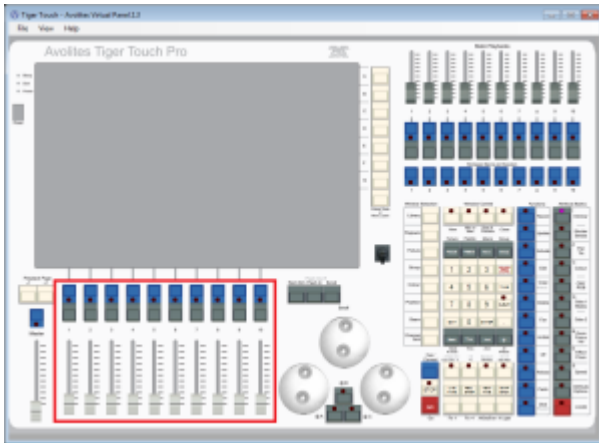

Identifier/Location

RollerB

This is the main playback area. Due to different designs, there are slight differences on the various consoles:

- On the Pearl Expert, RollerA refers to the right-hand roller. It sports 10 handles on 30 pages in total (10 facets, 3 button pages)
- On the Sapphire Touch, the bottom fader area is only mapped to RollerA - RollerB playbacks (if created on other consoles) are only available in the show library.
- On all other consoles, RollerB (as well as RollerA) refers to the main playback area as well: 10 faders on 60 pages. However, only even pages are referring to roller B while odd pages are referring to roller A.

As of version 11, the use of RollerA as location is discouraged. Better use Location:Playbacks instead.

Roller B on a Pearl Expert

On the Sapphire Touch, roller B playbacks are only available in the show library.

Playbacks on the Titan Mobile (likewise on Quartz and Titan One) - only even pages refer to RollerB

Playbacks on the Tiger Touch - only even pages refer to RollerB

Main Playbacks on the Arena - only even pages refer to RollerB