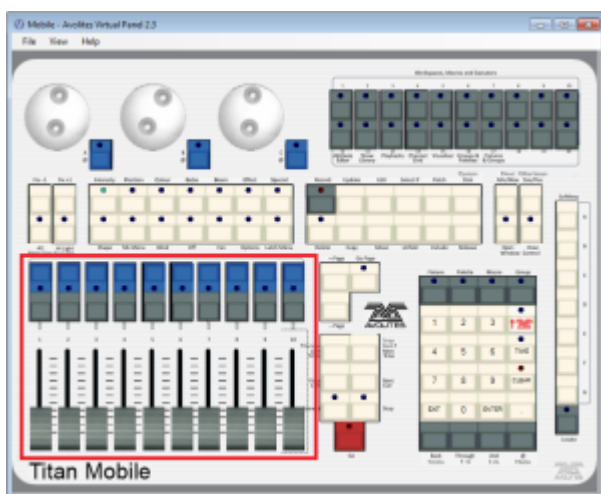

Types/Object/Handle/Location

RollerB

This is the main playback area. Due to different designs, there are slight differences on the various consoles:

- On the Pearl Expert, RollerA refers to the right-hand roller. It sports 10 handles on 30 pages in total (10 facets, 3 button pages)
- On the Sapphire Touch, the bottom fader area is only mapped to RollerA - RollerB playbacks (if created on other consoles) are only available in the show library.
- On all other consoles, RollerB (as well as RollerA) refers to the main playback area as well: 10 faders on 60 pages. However, only even pages are referring to roller B while even pages are referring to roller A.

Roller B on a Pearl Expert

On the Sapphire Touch, roller B playbacks are only available in the show library.

Playbacks on the Titan Mobile (likewise on Quartz and Titan One) - only even pages refer to RollerB