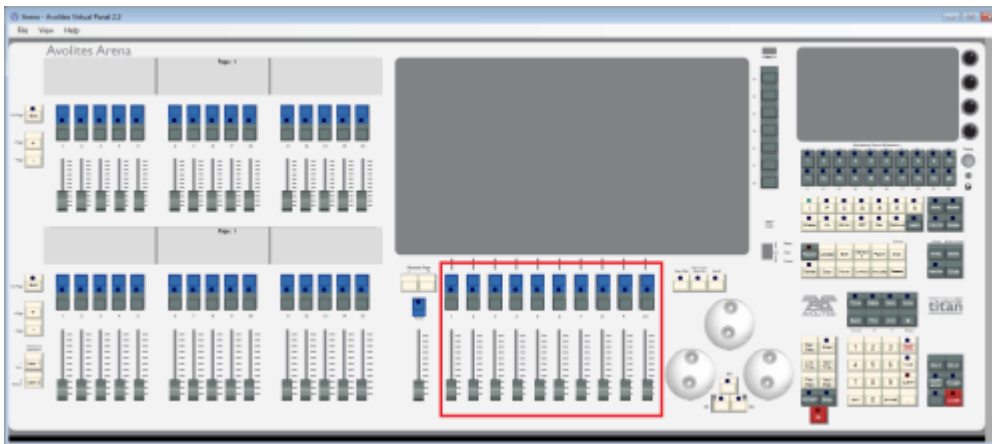

Types/Object/Handle/Location

RollerB

This is the main playback area. Due to different designs, there are slight differences on the various consoles:

- On the Pearl Expert, RollerA refers to the right-hand roller. It sports 10 handles on 30 pages in total (10 facets, 3 button pages)
- On the Sapphire Touch, the bottom fader area is only mapped to RollerA - RollerB playbacks (if created on other consoles) are only available in the show library.
- On all other consoles, RollerB (as well as RollerA) refers to the main playback area as well: 10 faders on 60 pages. However, only even pages are referring to roller B while even pages are referring to roller A.

Roller B on a Pearl Expert

On the Sapphire Touch, roller B playbacks are only available in the show library.

Playbacks on the Titan Mobile (likewise on Quartz and Titan One) - only even pages refer to RollerB

Playbacks on the Tiger Touch - only even pages refer to RollerB

Main Playbacks on the Arena - only even pages refer to RollerB

From: <https://avosupport.de/wiki/> - **AVOSUPPORT**

Permanent link: <https://avosupport.de/wiki/macros/identifier/location/rollerb?rev=1529423897>