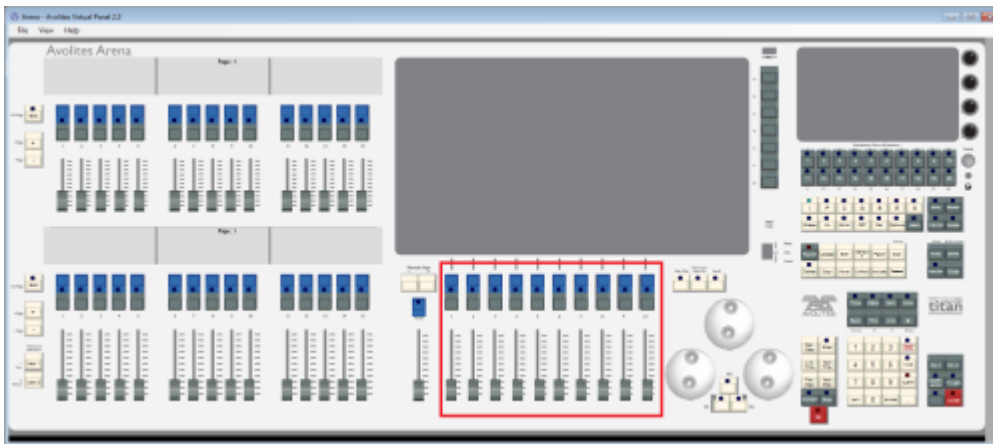

Types/Object/Handle/Location

RollerB

This is the main playback area. Due to different designs, there are slight differences on the various consoles:

- On the Pearl Expert, RollerA refers to the right-hand roller. It sports 10 handles on 30 pages in total (10 facets, 3 button pages)
- On the Sapphire Touch, the bottom fader area is only mapped to RollerA - RollerB playbacks (if created on other consoles) are only available in the show library.
- On all other consoles, RollerB (as well as RollerA) refers to the main playback area as well: 10 faders on 60 pages. However, only even pages are referring to roller B while even pages are referring to roller A.

Roller B on a Pearl Expert

On the Sapphire Touch, roller B playbacks are only available in the show library.

Playbacks on the Titan Mobile (likewise on Quartz and Titan One) - only even pages refer to RollerB

Playbacks on the Tiger Touch - only even pages refer to RollerB

Main Playbacks on the Arena - only even pages refer to RollerB

From: <https://avosupport.de/wiki/> - AVOSUPPORT

Permanent link: <https://avosupport.de/wiki/macros/identifier/location/rollerb?rev=1529423897>