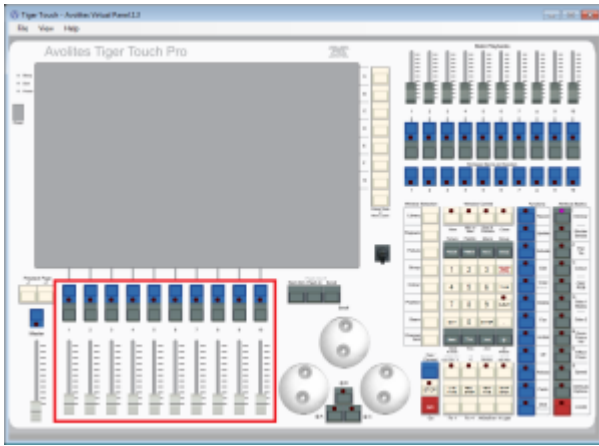

Types/Object/Handle/Location

RollerB

This is the main playback area. Due to different designs, there are slight differences on the various consoles:

- On the Pearl Expert, RollerA refers to the right-hand roller. It sports 10 handles on 30 pages in total (10 facets, 3 button pages)
- On the Sapphire Touch, the bottom fader area is only mapped to RollerA - RollerB playbacks (if created on other consoles) are only available in the show library.
- On all other consoles, RollerB (as well as RollerA) refers to the main playback area as well: 10 faders on 60 pages. However, only even pages are referring to roller B while even pages are referring to roller A.

Playbacks on the Tiger Touch - only even pages refer to RollerB

Main Playbacks on the Arena - only even pages refer to RollerB

From: <https://avosupport.de/wiki/> - AVOSUPPORT

Permanent link: <https://avosupport.de/wiki/macros/identifier/location/rollerb?rev=1529423897>