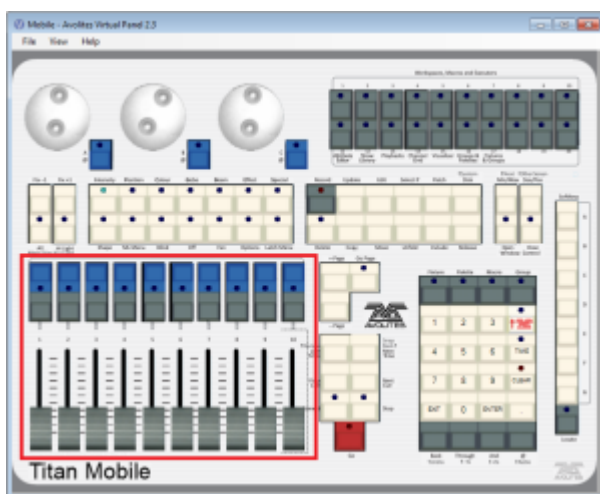

Types/Object/Handle/Location

RollerB

This is the main playback area. Due to different designs, there are slight differences on the various consoles:

- On the Pearl Expert, RollerA refers to the right-hand roller. It sports 10 handles on 30 pages in total (10 facets, 3 button pages)
- On the Sapphire Touch, the bottom fader area is only mapped to RollerA - RollerB playbacks (if created on other consoles) are only available in the show library.
- On all other consoles, RollerB (as well as RollerA) refers to the main playback area as well: 10 faders on 60 pages. However, only even pages are referring to roller B while even pages are referring to roller A.

Roller B on a Pearl Expert

On the Sapphire Touch, roller B playbacks are only available in the show library.

Playbacks on the Titan Mobile (likewise on Quartz and Titan One) - only even pages refer to RollerB