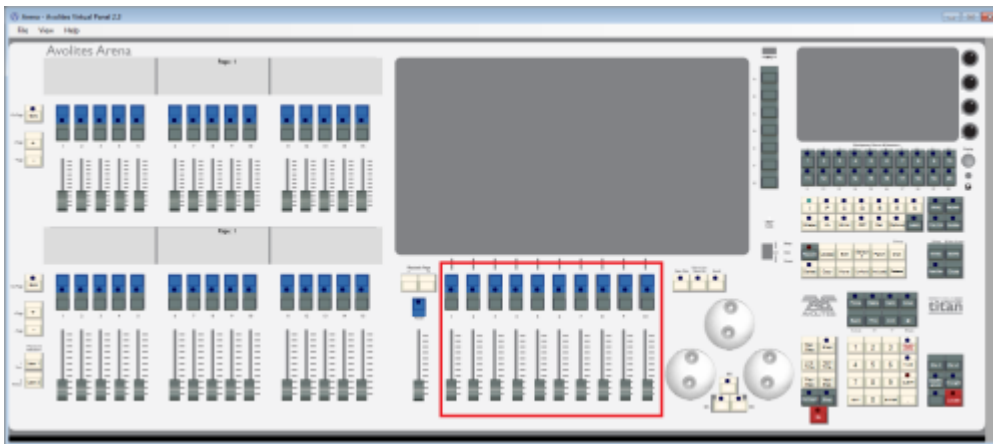

Types/Object/Handle/Location

RollerB

This is the main playback area. Due to different designs, there are slight differences on the various consoles:

- On the Pearl Expert, RollerA refers to the right-hand roller. It sports 10 handles on 30 pages in total (10 facets, 3 button pages)
- On the Sapphire Touch, the bottom fader area is only mapped to RollerA - RollerB playbacks (if created on other consoles) are only available in the show library.
- On all other consoles, RollerB (as well as RollerA) refers to the main playback area as well: 10 faders on 60 pages. However, only even pages are referring to roller B while even pages are referring to roller A.

Roller B on a Pearl Expert

On the Sapphire Touch, roller B playbacks are only available in the show library.

Playbacks on the Titan Mobile (likewise on Quartz and Titan One) - only even pages refer to RollerB

Playbacks on the Tiger Touch - only even pages refer to RollerB

Main Playbacks on the Arena - only even pages refer to RollerB

From: <https://avosupport.de/wiki/> - **AVOSUPPORT**

Permanent link: <https://avosupport.de/wiki/macros/identifier/location/rollerb?rev=1529423897>