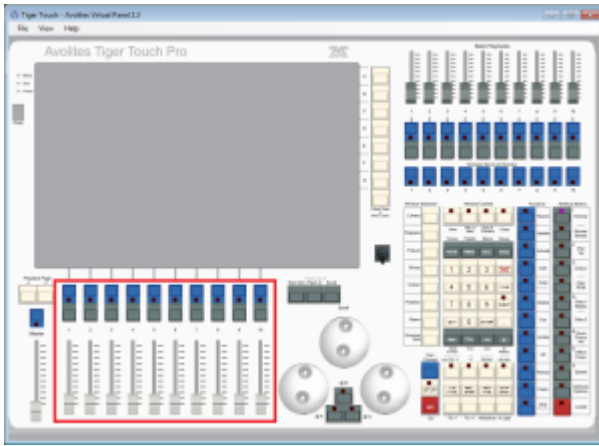

Types/Object/Handle/Location

RollerB

This is the main playback area. Due to different designs, there are slight differences on the various consoles:

- On the Pearl Expert, RollerA refers to the right-hand roller. It sports 10 handles on 30 pages in total (10 facets, 3 button pages)
- On the Sapphire Touch, the bottom fader area is only mapped to RollerA - RollerB playbacks (if created on other consoles) are only available in the show library.
- On all other consoles, RollerB (as well as RollerA) refers to the main playback area as well: 10 faders on 60 pages. However, only even pages are referring to roller B while even pages are referring to roller A.

Playbacks on the Tiger Touch - only even pages refer to RollerB

Main Playbacks on the Arena - only even pages refer to RollerB

From: <https://avosupport.de/wiki/> - **AVOSUPPORT**

Permanent link: <https://avosupport.de/wiki/macros/identifier/location/rollerb?rev=1529423897>