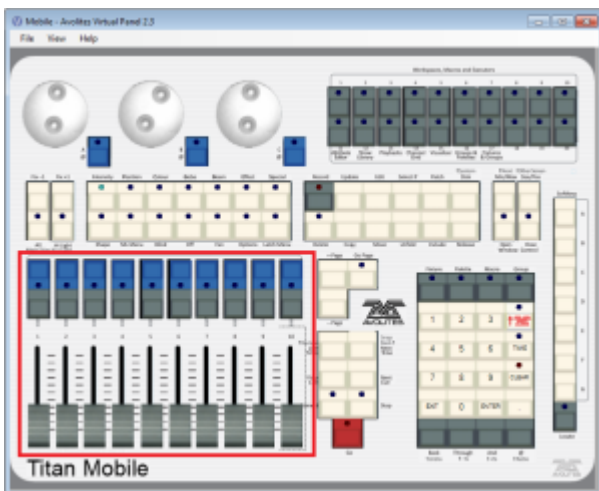

On the Sapphire Touch, roller B playbacks are only available in the show library.

Playbacks on the Titan Mobile (likewise on Quartz and Titan One) - only even pages refer to RollerB