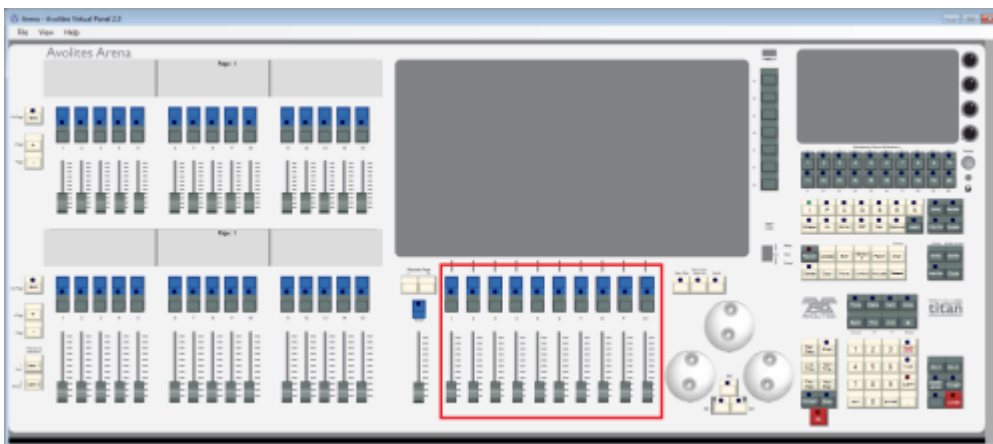

Main Playbacks on the Arena - only even pages refer to RollerB

From:
<https://avosupport.de/wiki/> - **AVOSUPPORT**

Permanent link:
<https://avosupport.de/wiki/macros/identifier/location/rollerb>

Last update: **2018/06/19 16:00**