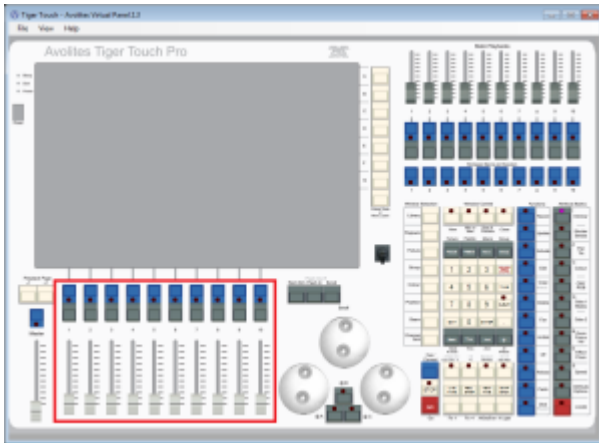

Playbacks on the Tiger Touch - only even pages refer to RollerB