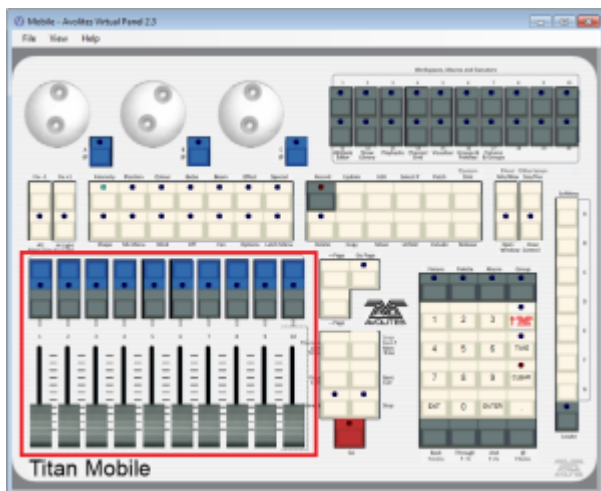

On the Sapphire Touch, roller B playbacks are only available in the show library.

Playbacks on the Titan Mobile (likewise on Quartz and Titan One) - only even pages refer to RollerB