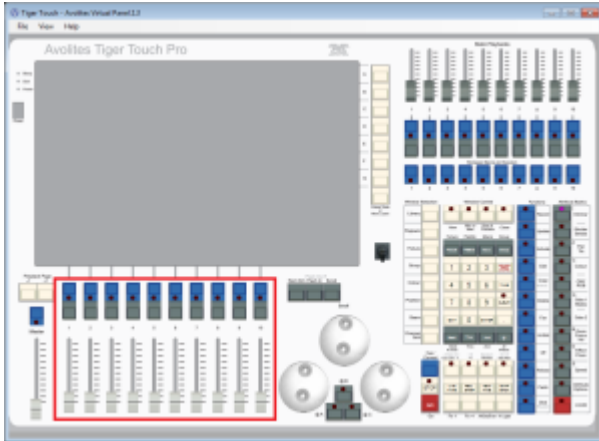

Playbacks on the Tiger Touch - only even pages refer to RollerB