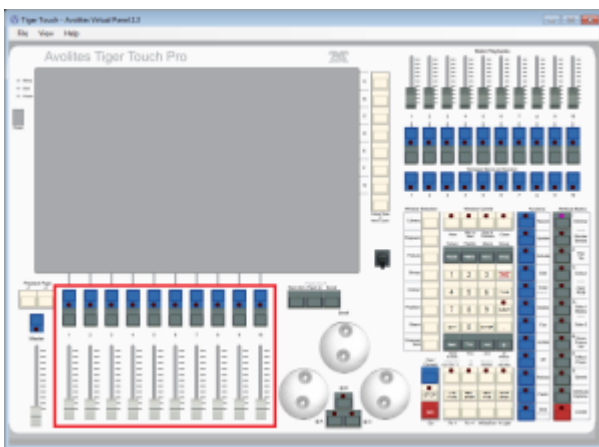

Identifier/Location

RollerA

This is the main playback area. Due to different designs, there are slight differences on the various consoles:

- On the Pearl Expert, RollerA refers to the left-hand roller. It sports 10 handles on 30 pages in total (10 facets, 3 button pages)
- On the Sapphire Touch, this is the bottom fader area. It sports 15 handles on 60 pages. Note that, as this roller has 10 faders on all other consoles, items on places 11~15 might be available in the show library only.
- On all other consoles, RollerA refers to the main playback area as well: 10 faders on 60 pages. However, only odd pages are referring to roller A while even pages are referring to roller B.

As of version 11, the use of RollerA as location is discouraged. Better use Location:Playbacks instead.

Roller A on a Pearl Expert

Bottom Playbacks on the Sapphire Touch

Playbacks on the Titan Mobile (likewise on Quartz and Titan One) - odd pages only

Playbacks on the Tiger Touch - odd pages only

Main Playbacks on the Arena - odd pages only

From:
<https://avosupport.de/wiki/> - **AVOSUPPORT**

Permanent link:
<https://avosupport.de/wiki/macros/identifier/location/rollera?rev=1529423881>