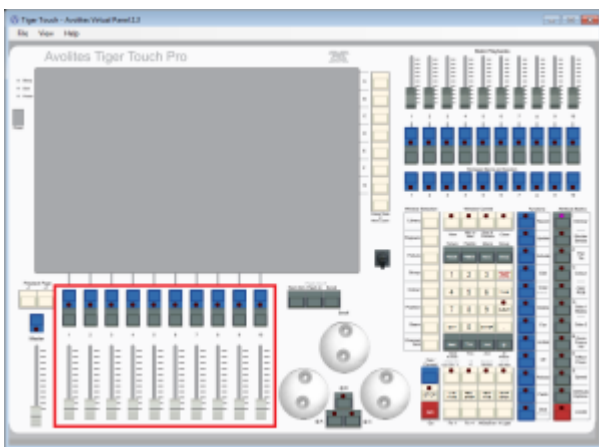

# RollerA

This is the main playback area. Due to different designs, there are slight differences on the various consoles:

- On the Pearl Expert, RollerA refers to the left-hand roller. It sports 10 handles on 30 pages in total (10 facets, 3 button pages)
- On the Sapphire Touch, this is the bottom fader area. It sports 15 handles on 60 pages. Note that, as this roller has 10 faders on all other consoles, items on places 11~15 might be available in the show library only.
- On all other consoles, RollerA refers to the main playback area as well: 10 faders on 60 pages. However, only odd pages are referring to roller A while even pages are referring to roller B.

**As of version 11, the use of RollerA as location is discouraged. Better use Location:Playbacks instead.**

Roller A on a Pearl Expert

Bottom Playbacks on the Sapphire Touch

Playbacks on the Titan Mobile (likewise on Quartz and Titan One) - odd pages only

Playbacks on the Tiger Touch - odd pages only

Main Playbacks on the Arena - odd pages only

From:  
<https://avosupport.de/wiki/> - **AVOSUPPORT**

Permanent link:  
<https://avosupport.de/wiki/macros/identifier/location/rollera?rev=1529423881>