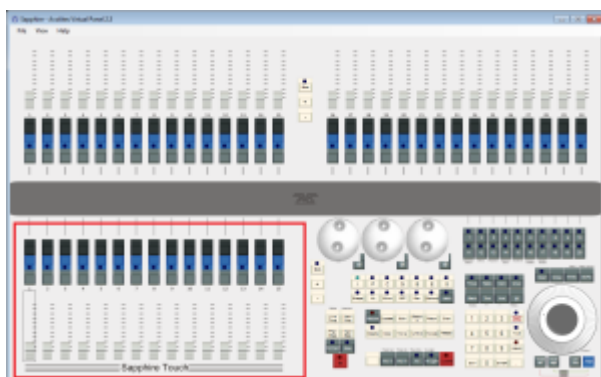

# RollerA

This is the main playback area. Due to different designs, there are slight differences on the various consoles:

- On the Pearl Expert, RollerA refers to the left-hand roller. It sports 10 handles on 30 pages in total (10 facets, 3 button pages)
- On the Sapphire Touch, this is the bottom fader area. It sports 15 handles on 60 pages. Note that, as this roller has 10 faders on all other consoles, items on places 11~15 might be available in the show library only.
- On all other consoles, RollerA refers to the main playback area as well: 10 faders on 60 pages. However, only odd pages are referring to roller A while even pages are referring to roller B.

**As of version 11, the use of RollerA as location is discouraged. Better use Location:Playbacks instead.**

Roller A on a Pearl Expert

Bottom Playbacks on the Sapphire Touch

Playbacks on the Titan Mobile (likewise on Quartz and Titan One) - odd pages only