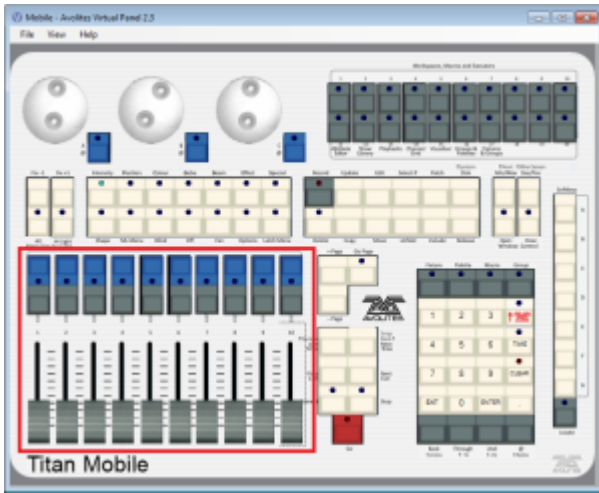

# RollerA

This is the main playback area. Due to different designs, there are slight differences on the various consoles:

- On the Pearl Expert, RollerA refers to the left-hand roller. It sports 10 handles on 30 pages in total (10 facets, 3 button pages)
- On the Sapphire Touch, this is the bottom fader area. It sports 15 handles on 60 pages. Note that, as this roller has 10 faders on all other consoles, items on places 11~15 might be available in the show library only.
- On all other consoles, RollerA refers to the main playback area as well: 10 faders on 60 pages. However, only odd pages are referring to roller A while even pages are referring to roller B.

**As of version 11, the use of RollerA as location is discouraged. Better use Location:Playbacks instead.**

Roller A on a Pearl Expert

Bottom Playbacks on the Sapphire Touch

Playbacks on the Titan Mobile (likewise on Quartz and Titan One) - odd pages only

Playbacks on the Tiger Touch - odd pages only

Main Playbacks on the Arena - odd pages only

From:  
<https://avosupport.de/wiki/> - **AVOSUPPORT**

Permanent link:  
<https://avosupport.de/wiki/macros/identifier/location/rollera?rev=1529423881>