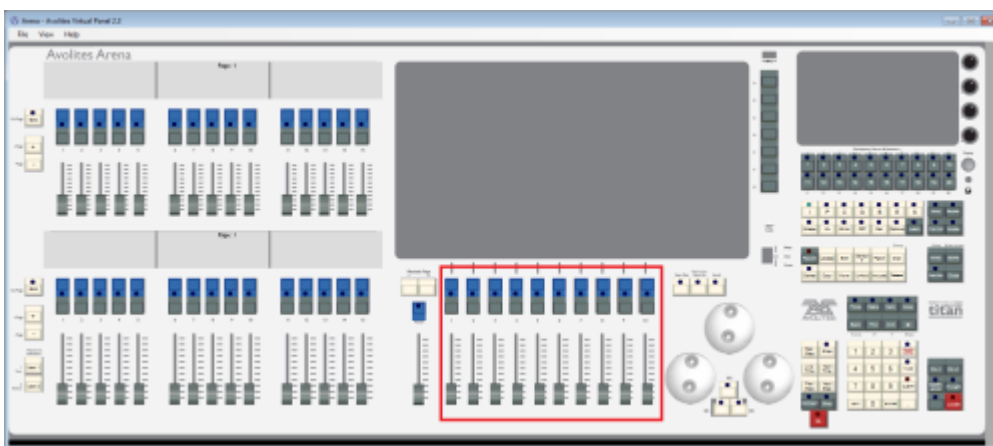

Identifier/Location

RollerA

This is the main playback area. Due to different designs, there are slight differences on the various consoles:

- On the Pearl Expert, RollerA refers to the left-hand roller. It sports 10 handles on 30 pages in total (10 facets, 3 button pages)
- On the Sapphire Touch, this is the bottom fader area. It sports 15 handles on 60 pages. Note that, as this roller has 10 faders on all other consoles, items on places 11~15 might be available in the show library only.
- On all other consoles, RollerA refers to the main playback area as well: 10 faders on 60 pages. However, only odd pages are referring to roller A while even pages are referring to roller B.

As of version 11, the use of RollerA as location is discouraged. Better use Location:Playbacks instead.

Roller A on a Pearl Expert

Bottom Playbacks on the Sapphire Touch

Playbacks on the Titan Mobile (likewise on Quartz and Titan One) - odd pages only

Playbacks on the Tiger Touch - odd pages only

Main Playbacks on the Arena - odd pages only

From:
<https://avosupport.de/wiki/> - **AVOSUPPORT**

Permanent link:
<https://avosupport.de/wiki/macros/identifier/location/rollera?rev=1529423881>