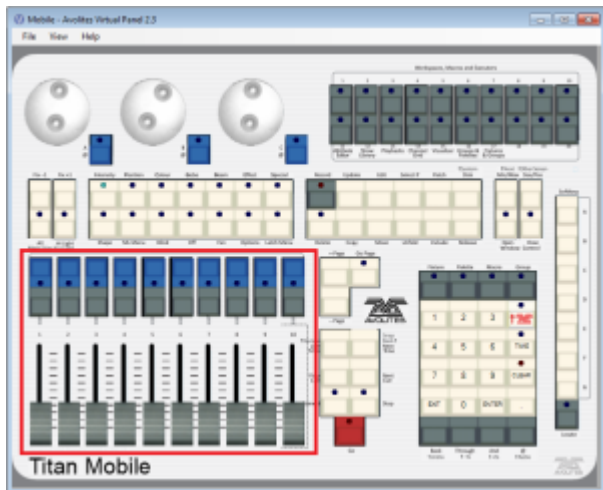

Identifier/Location

RollerA

This is the main playback area. Due to different designs, there are slight differences on the various consoles:

- On the Pearl Expert, RollerA refers to the left-hand roller. It sports 10 handles on 30 pages in total (10 facets, 3 button pages)
- On the Sapphire Touch, this is the bottom fader area. It sports 15 handles on 60 pages. Note that, as this roller has 10 faders on all other consoles, items on places 11~15 might be available in the show library only.
- On all other consoles, RollerA refers to the main playback area as well: 10 faders on 60 pages. However, only odd pages are referring to roller A while even pages are referring to roller B.

As of version 11, the use of RollerA as location is discouraged. Better use Location:Playbacks instead.

Roller A on a Pearl Expert

Bottom Playbacks on the Sapphire Touch

Playbacks on the Titan Mobile (likewise on Quartz and Titan One) - odd pages only

Playbacks on the Tiger Touch - odd pages only

Main Playbacks on the Arena - odd pages only

From: <https://avosupport.de/wiki/> - **AVOSUPPORT**

Permanent link: <https://avosupport.de/wiki/macros/identifier/location/rollera?rev=1529423881>