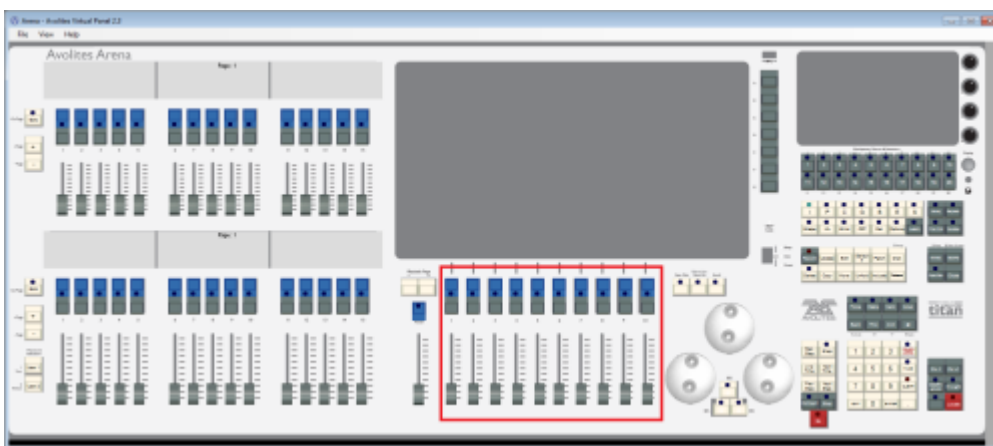

Main Playbacks on the Arena - odd pages only

From:
<https://avosupport.de/wiki/> - **AVOSUPPORT**

Permanent link:
<https://avosupport.de/wiki/macros/identifier/location/rollera?rev=1529423881>

Last update: **2018/06/19 15:58**