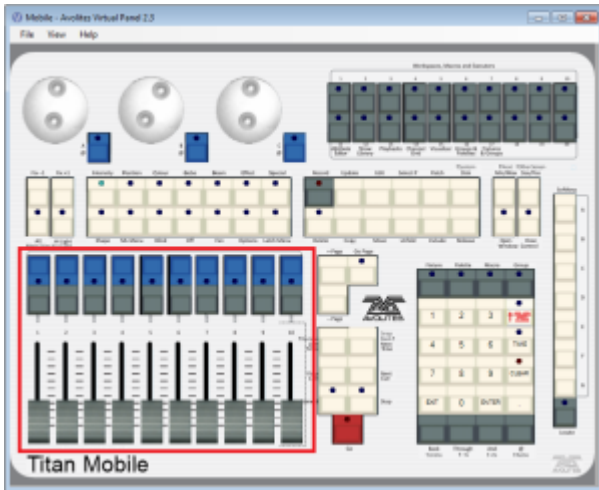

Identifier/Location

RollerA

This is the main playback area. Due to different designs, there are slight differences on the various consoles:

- On the Pearl Expert, RollerA refers to the left-hand roller. It sports 10 handles on 30 pages in total (10 facets, 3 button pages)
- On the Sapphire Touch, this is the bottom fader area. It sports 15 handles on 60 pages. Note that, as this roller has 10 faders on all other consoles, items on places 11~15 might be available in the show library only.
- On all other consoles, RollerA refers to the main playback area as well: 10 faders on 60 pages. However, only odd pages are referring to roller A while even pages are referring to roller B.

As of version 11, the use of RollerA as location is discouraged. Better use Location:Playbacks instead.

Roller A on a Pearl Expert

Bottom Playbacks on the Sapphire Touch

Playbacks on the Titan Mobile (likewise on Quartz and Titan One) - odd pages only

Playbacks on the Tiger Touch - odd pages only

Main Playbacks on the Arena - odd pages only

From:
<https://avosupport.de/wiki/> - **AVOSUPPORT**

Permanent link:
<https://avosupport.de/wiki/macros/identifier/location/rollera?rev=1529423881>