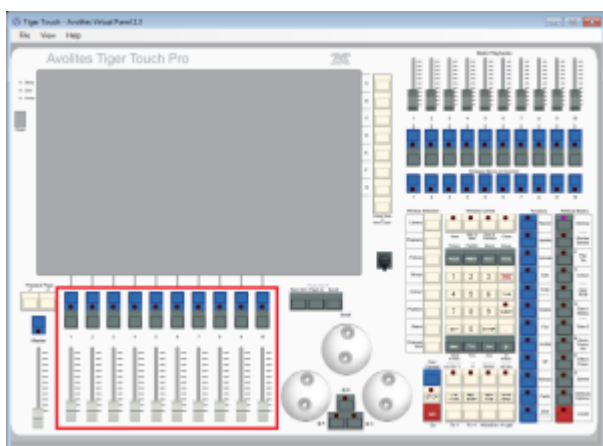

Identifier/Location

RollerA

This is the main playback area. Due to different designs, there are slight differences on the various consoles:

- On the Pearl Expert, RollerA refers to the left-hand roller. It sports 10 handles on 30 pages in total (10 facets, 3 button pages)
- On the Sapphire Touch, this is the bottom fader area. It sports 15 handles on 60 pages. Note that, as this roller has 10 faders on all other consoles, items on places 11~15 might be available in the show library only.
- On all other consoles, RollerA refers to the main playback area as well: 10 faders on 60 pages. However, only odd pages are referring to roller A while even pages are referring to roller B.

As of version 11, the use of RollerA as location is discouraged. Better use Location:Playbacks instead.

Roller A on a Pearl Expert

Bottom Playbacks on the Sapphire Touch

Playbacks on the Titan Mobile (likewise on Quartz and Titan One) - odd pages only

Playbacks on the Tiger Touch - odd pages only

Main Playbacks on the Arena - odd pages only

From: <https://avosupport.de/wiki/> - **AVOSUPPORT**

Permanent link: <https://avosupport.de/wiki/macros/identifier/location/rollera?rev=1529423881>