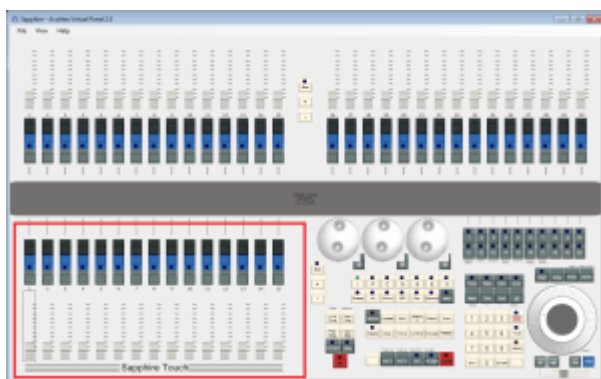

Identifier/Location

RollerA

This is the main playback area. Due to different designs, there are slight differences on the various consoles:

- On the Pearl Expert, RollerA refers to the left-hand roller. It sports 10 handles on 30 pages in total (10 facets, 3 button pages)
- On the Sapphire Touch, this is the bottom fader area. It sports 15 handles on 60 pages. Note that, as this roller has 10 faders on all other consoles, items on places 11~15 might be available in the show library only.
- On all other consoles, RollerA refers to the main playback area as well: 10 faders on 60 pages. However, only odd pages are referring to roller A while even pages are referring to roller B.

As of version 11, the use of RollerA as location is discouraged. Better use Location:Playbacks instead.

Roller A on a Pearl Expert

Bottom Playbacks on the Sapphire Touch

Playbacks on the Titan Mobile (likewise on Quartz and Titan One) - odd pages only