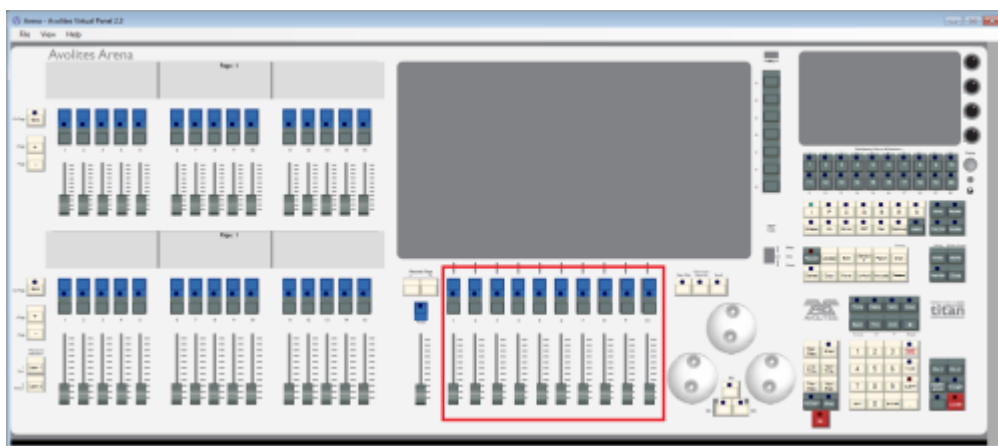

Identifier/Location

RollerA

This is the main playback area. Due to different designs, there are slight differences on the various consoles:

- On the Pearl Expert, RollerA refers to the left-hand roller. It sports 10 handles on 30 pages in total (10 facets, 3 button pages)
- On the Sapphire Touch, this is the bottom fader area. It sports 15 handles on 60 pages. Note that, as this roller has 10 faders on all other consoles, items on places 11~15 might be available in the show library only.
- On all other consoles, RollerA refers to the main playback area as well: 10 faders on 60 pages. However, only odd pages are referring to roller A while even pages are referring to roller B.

As of version 11, the use of RollerA as location is discouraged. Better use Location:Playbacks instead.

Roller A on a Pearl Expert

Bottom Playbacks on the Sapphire Touch

Playbacks on the Titan Mobile (likewise on Quartz and Titan One) - odd pages only

Playbacks on the Tiger Touch - odd pages only

Main Playbacks on the Arena - odd pages only

From: <https://avosupport.de/wiki/> - **AVOSUPPORT**

Permanent link: <https://avosupport.de/wiki/macros/identifier/location/rollera?rev=1529423881>