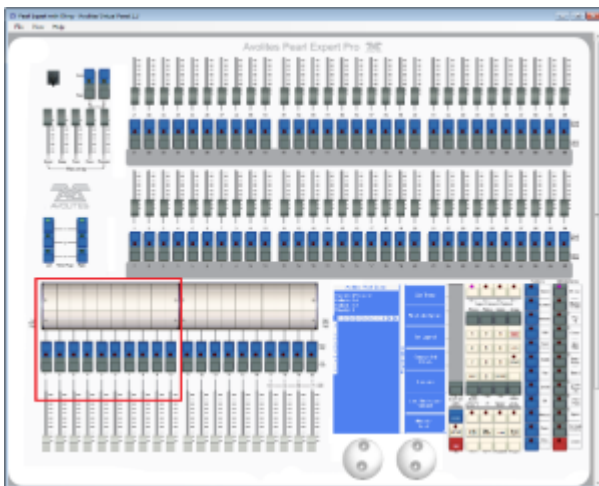

Identifier/Location

RollerA

This is the main playback area. Due to different designs, there are slight differences on the various consoles:

- On the Pearl Expert, RollerA refers to the left-hand roller. It sports 10 handles on 30 pages in total (10 facets, 3 button pages)
- On the Sapphire Touch, this is the bottom fader area. It sports 15 handles on 60 pages. Note that, as this roller has 10 faders on all other consoles, items on places 11~15 might be available in the show library only.
- On all other consoles, RollerA refers to the main playback area as well: 10 faders on 60 pages. However, only odd pages are referring to roller A while even pages are referring to roller B.

Roller A on a Pearl Expert

Bottom Playbacks on the Sapphire Touch