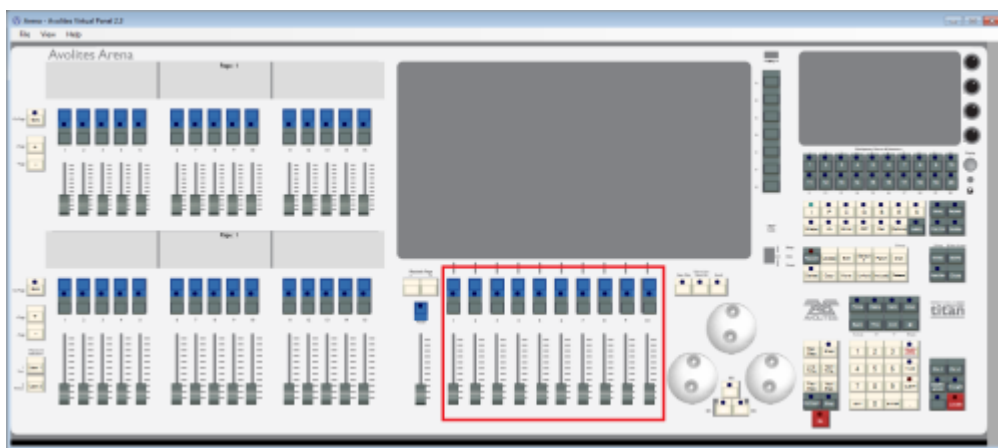

Main Playbacks on the Arena - odd pages only

From: <https://avosupport.de/wiki/> - **AVOSUPPORT**

Permanent link: <https://avosupport.de/wiki/macros/identifier/location/rollera?rev=1529423752>

Last update: **2018/06/19 15:55**