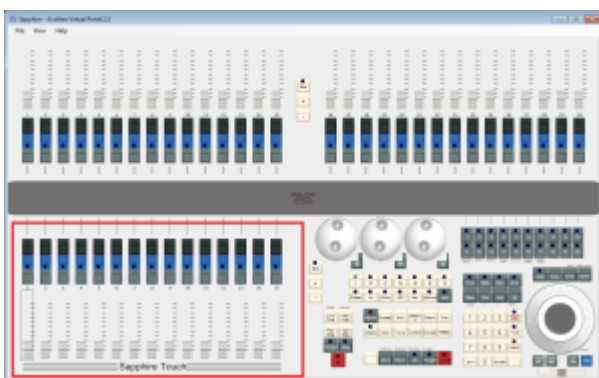

Playbacks on the Titan Mobile (likewise on Quartz and Titan One) - odd pages only