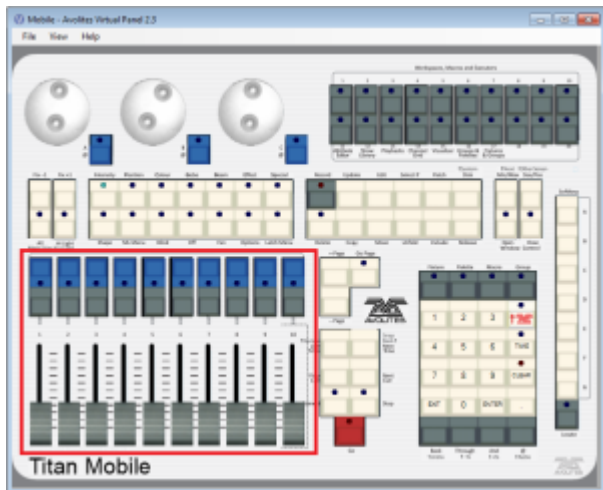

Identifier/Location

RollerA

This is the main playback area. Due to different designs, there are slight differences on the various consoles:

- On the Pearl Expert, RollerA refers to the left-hand roller. It sports 10 handles on 30 pages in total (10 facets, 3 button pages)
- On the Sapphire Touch, this is the bottom fader area. It sports 15 handles on 60 pages. Note that, as this roller has 10 faders on all other consoles, items on places 11~15 might be available in the show library only.
- On all other consoles, RollerA refers to the main playback area as well: 10 faders on 60 pages. However, only odd pages are referring to roller A while even pages are referring to roller B.

Roller A on a Pearl Expert

Bottom Playbacks on the Sapphire Touch

Playbacks on the Titan Mobile (likewise on Quartz and Titan One) - odd pages only

Playbacks on the Tiger Touch - odd pages only

Main Playbacks on the Arena - odd pages only