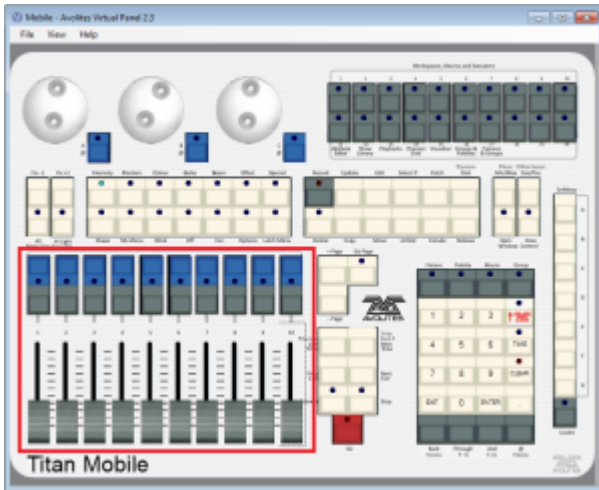

Playbacks on the Tiger Touch - odd pages only