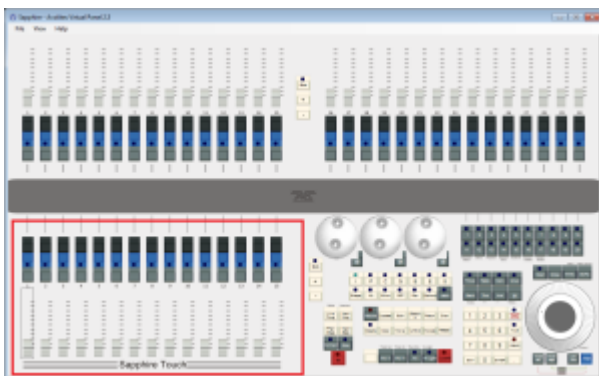

Playbacks on the Titan Mobile (likewise on Quartz and Titan One) - odd pages only