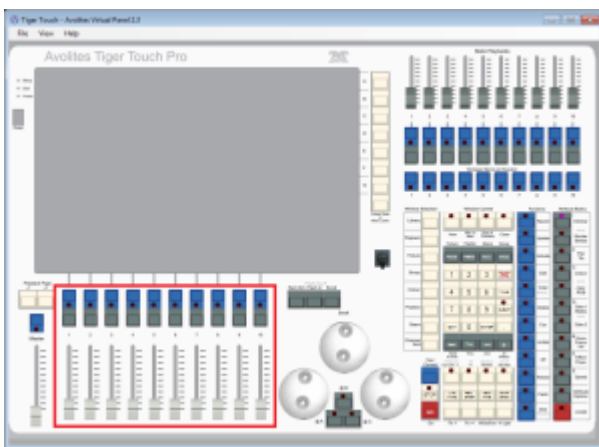

Playbacks on the Tiger Touch - odd pages only

Main Playbacks on the Arena - odd pages only