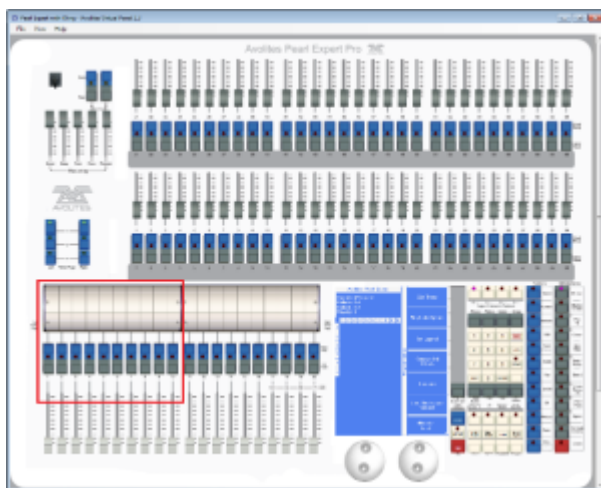

Identifier/Location

RollerA

This is the main playback area. Due to different designs, there are slight differences on the various consoles:

- On the Pearl Expert, RollerA refers to the left-hand roller. It sports 10 handles on 30 pages in total (10 facets, 3 button pages)
- On the Sapphire Touch, this is the bottom fader area. It sports 15 handles on 60 pages. Note that, as this roller has 10 faders on all other consoles, items on places 11~15 might be available in the show library only.
- On all other consoles, RollerA refers to the main playback area as well: 10 faders on 60 pages. However, only odd pages are referring to roller A while even pages are referring to roller B.

Roller A on a Pearl Expert

Bottom Playbacks on the Sapphire Touch

Playbacks on the Titan Mobile (likewise on Quartz and Titan One) - odd pages only

Playbacks on the Tiger Touch - odd pages only

Main Playbacks on the Arena - odd pages only