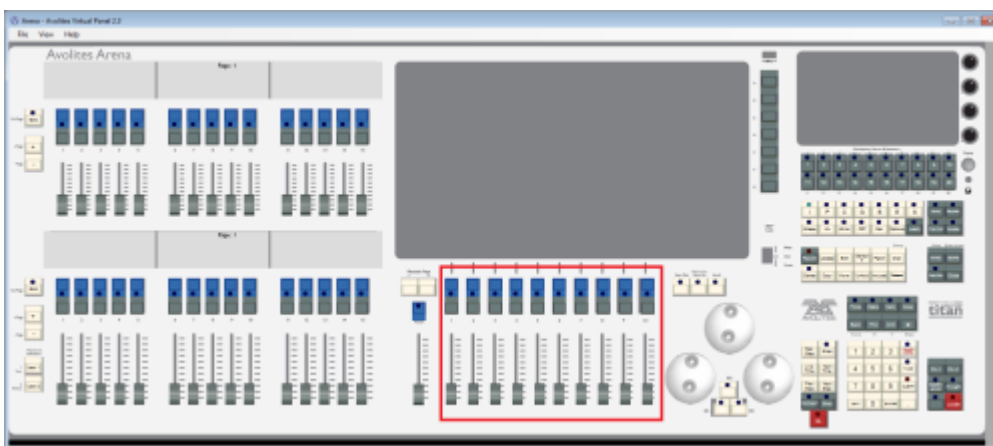

Main Playbacks on the Arena - odd pages only

From:
<https://avosupport.de/wiki/> - **AVOSUPPORT**

Permanent link:
<https://avosupport.de/wiki/macros/identifier/location/rollera?rev=1529423752>

Last update: **2018/06/19 15:55**