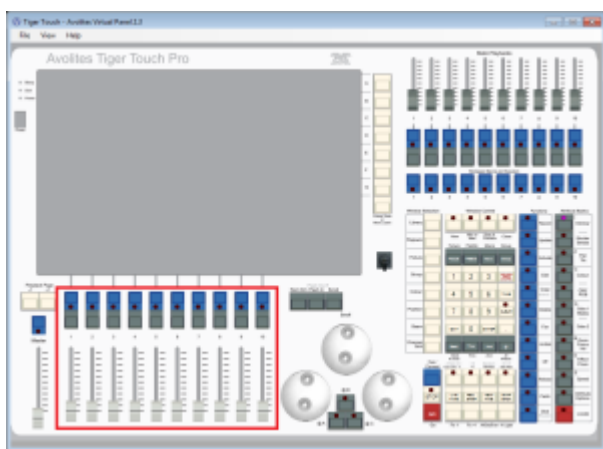

Playbacks on the Tiger Touch - odd pages only

Main Playbacks on the Arena - odd pages only