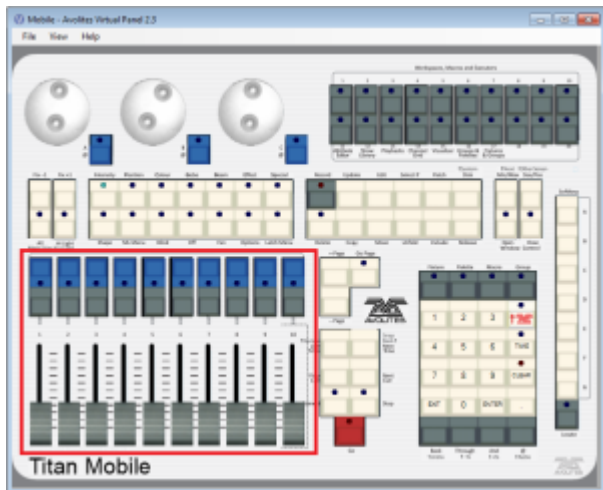

Types/Object/Handle/Location

RollerA

This is the main playback area. Due to different designs, there are slight differences on the various consoles:

- On the Pearl Expert, RollerA refers to the left-hand roller. It sports 10 handles on 30 pages in total (10 facets, 3 button pages)
- On the Sapphire Touch, this is the bottom fader area. It sports 15 handles on 60 pages. Note that, as this roller has 10 faders on all other consoles, items on places 11~15 might be available in the show library only.
- On all other consoles, RollerA refers to the main playback area as well: 10 faders on 60 pages. However, only odd pages are referring to roller A while even pages are referring to roller B.

Roller A on a Pearl Expert

Bottom Playbacks on the Sapphire Touch

Playbacks on the Titan Mobile (likewise on Quartz and Titan One) - odd pages only

Playbacks on the Tiger Touch - odd pages only

Main Playbacks on the Arena - odd pages only