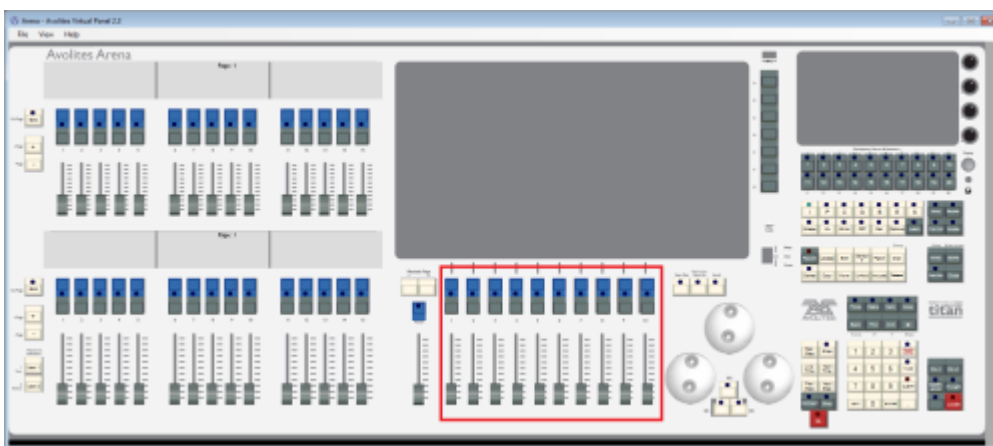

Main Playbacks on the Arena - odd pages only

From: <https://avosupport.de/wiki/> - **AVOSUPPORT**

Permanent link: <https://avosupport.de/wiki/macros/identifier/location/rollera?rev=1529423729>

Last update: **2018/06/19 15:55**