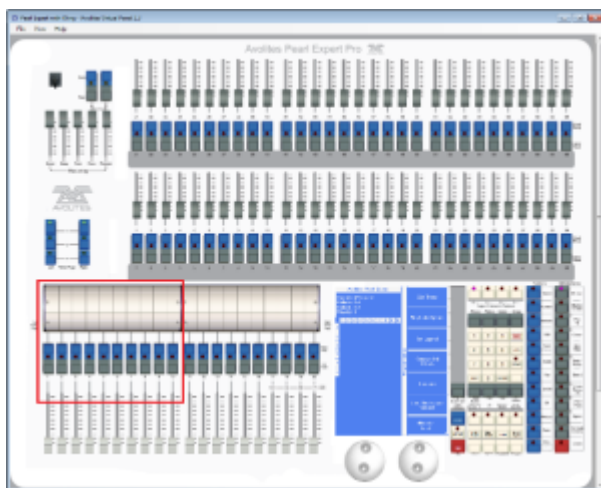

Types/Object/Handle/Location

RollerA

This is the main playback area. Due to different designs, there are slight differences on the various consoles:

- On the Pearl Expert, RollerA refers to the left-hand roller. It sports 10 handles on 30 pages in total (10 facets, 3 button pages)
- On the Sapphire Touch, this is the bottom fader area. It sports 15 handles on 60 pages. Note that, as this roller has 10 faders on all other consoles, items on places 11~15 might be available in the show library only.
- On all other consoles, RollerA refers to the main playback area as well: 10 faders on 60 pages. However, only odd pages are referring to roller A while even pages are referring to roller B.

Roller A on a Pearl Expert

Bottom Playbacks on the Sapphire Touch

Playbacks on the Titan Mobile (likewise on Quartz and Titan One) - odd pages only

Playbacks on the Tiger Touch - odd pages only

Main Playbacks on the Arena - odd pages only