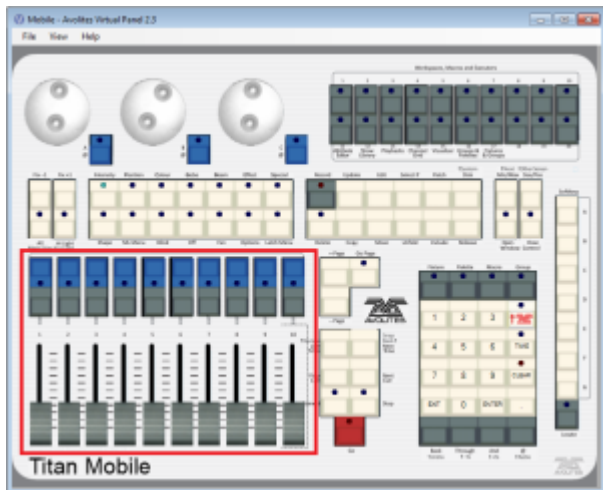

Playbacks on the Tiger Touch - odd pages only