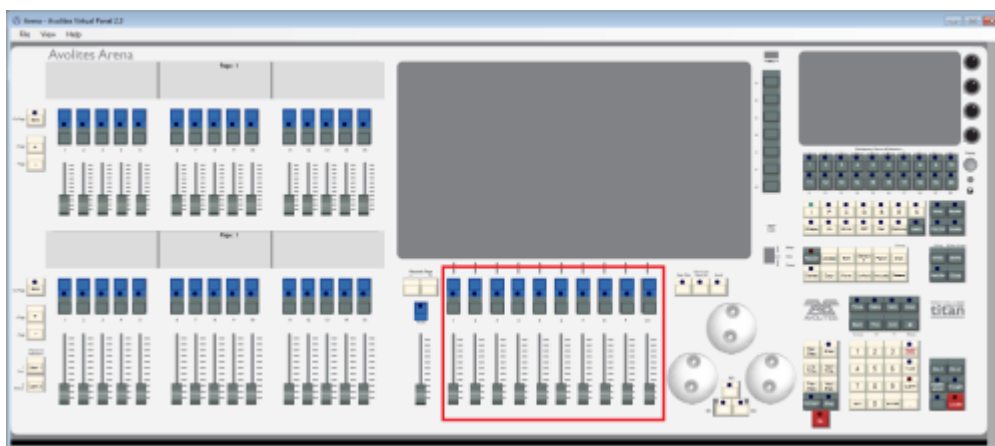

Main Playbacks on the Arena - odd pages only

From: <https://avosupport.de/wiki/> - **AVOSUPPORT**

Permanent link: <https://avosupport.de/wiki/macros/identifier/location/rollera?rev=1529423729>

Last update: **2018/06/19 15:55**