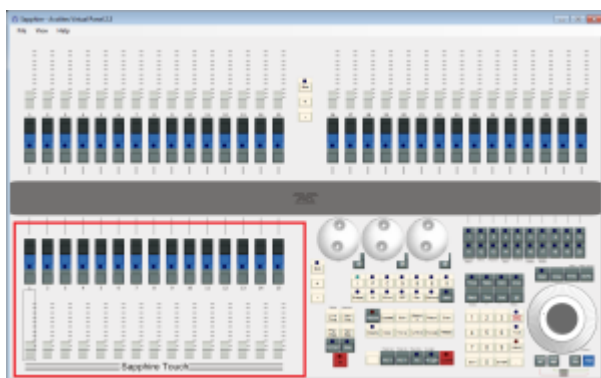

Playbacks on the Titan Mobile (likewise on Quartz and Titan One) - odd pages only