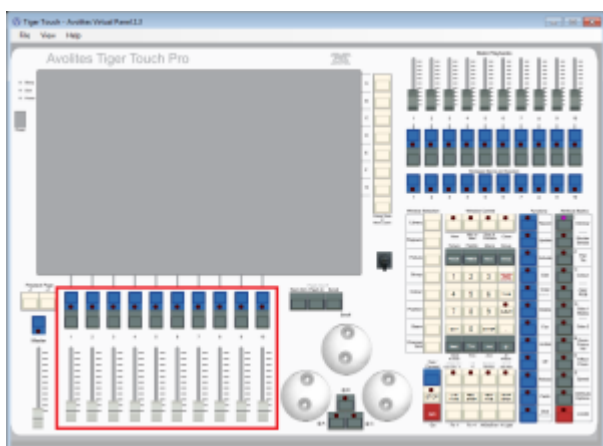

Playbacks on the Tiger Touch - odd pages only

Main Playbacks on the Arena - odd pages only