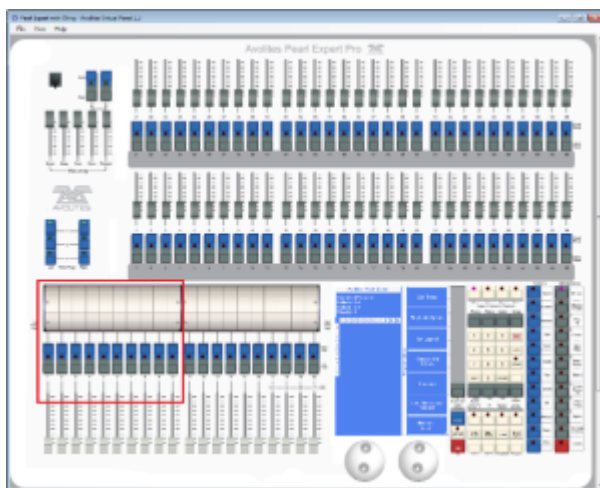

Types/Object/Handle/Location

RollerA

This is the main playback area. Due to different designs, there are slight differences on the various consoles:

- On the Pearl Expert, RollerA refers to the left-hand roller. It sports 10 handles on 30 pages in total (10 facets, 3 button pages)
- On the Sapphire Touch, this is the bottom fader area. It sports 15 handles on 60 pages. Note that, as this roller has 10 faders on all other consoles, items on places 11~15 might be available in the show library only.
- On all other consoles, RollerA refers to the main playback area as well: 10 faders on 60 pages. However, only odd pages are referring to roller A while even pages are referring to roller B.

Roller A on a Pearl Expert

Bottom Playbacks on the Sapphire Touch

Playbacks on the Titan Mobile (likewise on Quartz and Titan One) - odd pages only

Playbacks on the Tiger Touch - odd pages only

Main Playbacks on the Arena - odd pages only