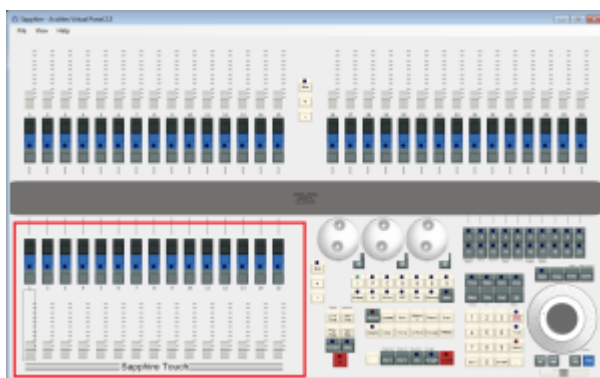

Playbacks on the Titan Mobile (likewise on Quartz and Titan One) - odd pages only