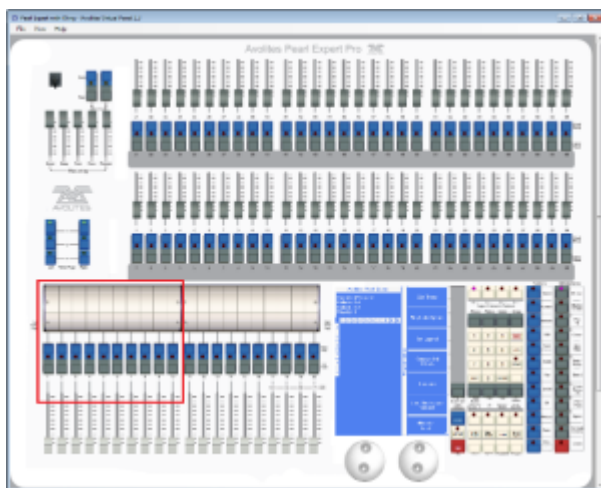

Types/Object/Handle/Location

RollerA

This is the main playback area. Due to different designs, there are slight differences on the various consoles:

- On the Pearl Expert, RollerA refers to the left-hand roller. It sports 10 handles on 30 pages in total (10 facets, 3 button pages)
- On the Sapphire Touch, this is the bottom fader area. It sports 15 handles on 60 pages. Note that, as this roller has 10 faders on all other consoles, items on places 11~15 might be available in the show library only.
- On all other consoles, RollerA refers to the main playback area as well: 10 faders on 60 pages. However, only odd pages are referring to roller A while even pages are referring to roller B.

Roller A on a Pearl Expert

Bottom Playbacks on the Sapphire Touch