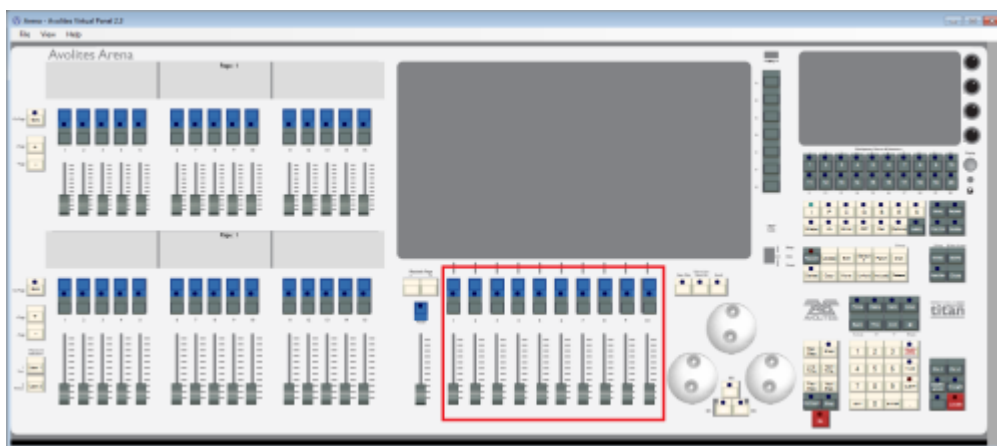

Main Playbacks on the Arena - odd pages only

From: <https://avosupport.de/wiki/> - **AVOSUPPORT**

Permanent link: <https://avosupport.de/wiki/macros/identifier/location/rollera?rev=1529423729>

Last update: **2018/06/19 15:55**