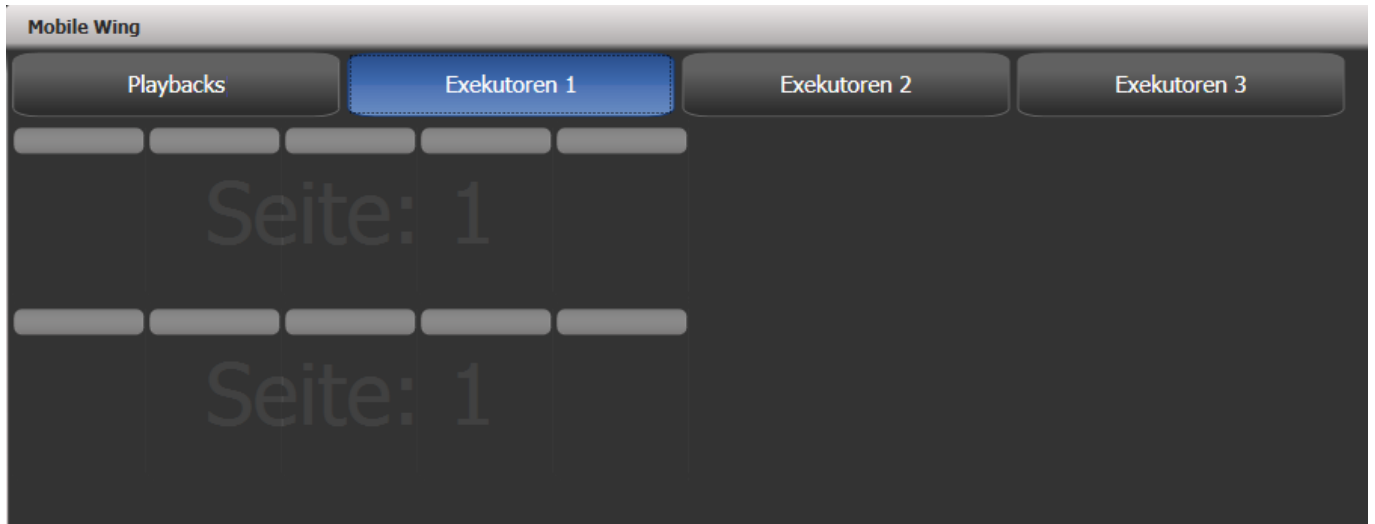

Types/Object/Handle/Location

# MobileWingAExecutor

The executor handles on a Titan Mobile Faderwing, also mapped to the corresponding workspace window when set to display Executors.

From: <https://avosupport.de/wiki/> - AVOSUPPORT

Permanent link: <https://avosupport.de/wiki/macros/identifier/location/mobilewingaexecutor?rev=1529471671>