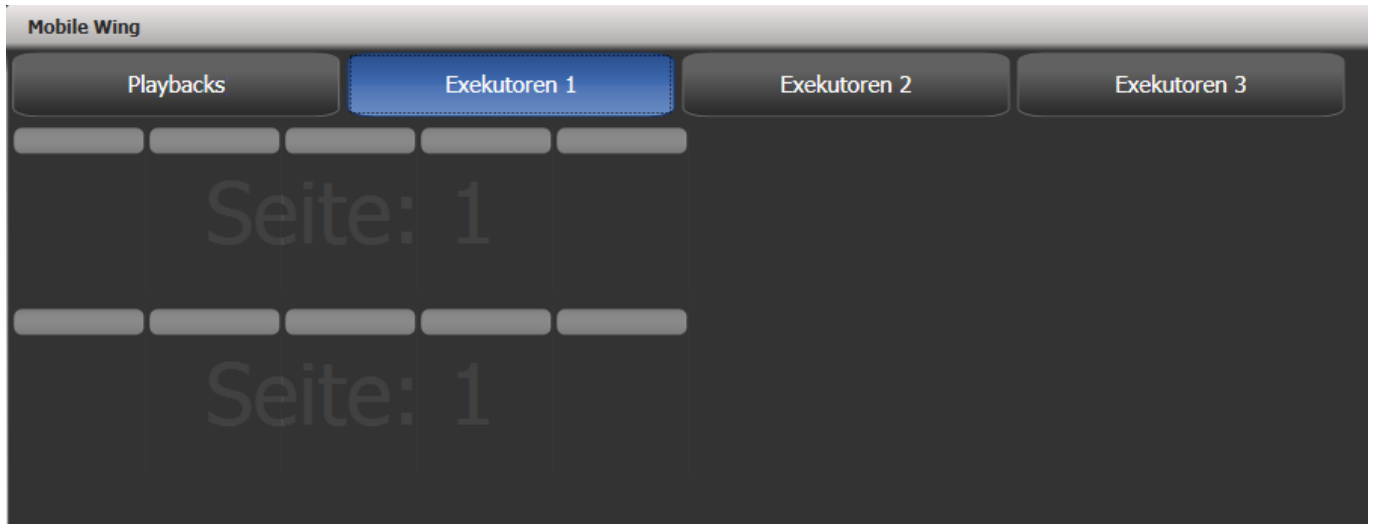

Types/Object/Handle/Location

MobileWingAExecutor

The executor handles on a Titan Mobile Faderwing, also mapped to the corresponding workspace window when set to display Executors.

From:
<https://avosupport.de/wiki/> - AVOSUPPORT

Permanent link:
<https://avosupport.de/wiki/macros/identifier/location/mobilewingaexecutor?rev=1529471671>

Last update: 2018/06/20 05:14