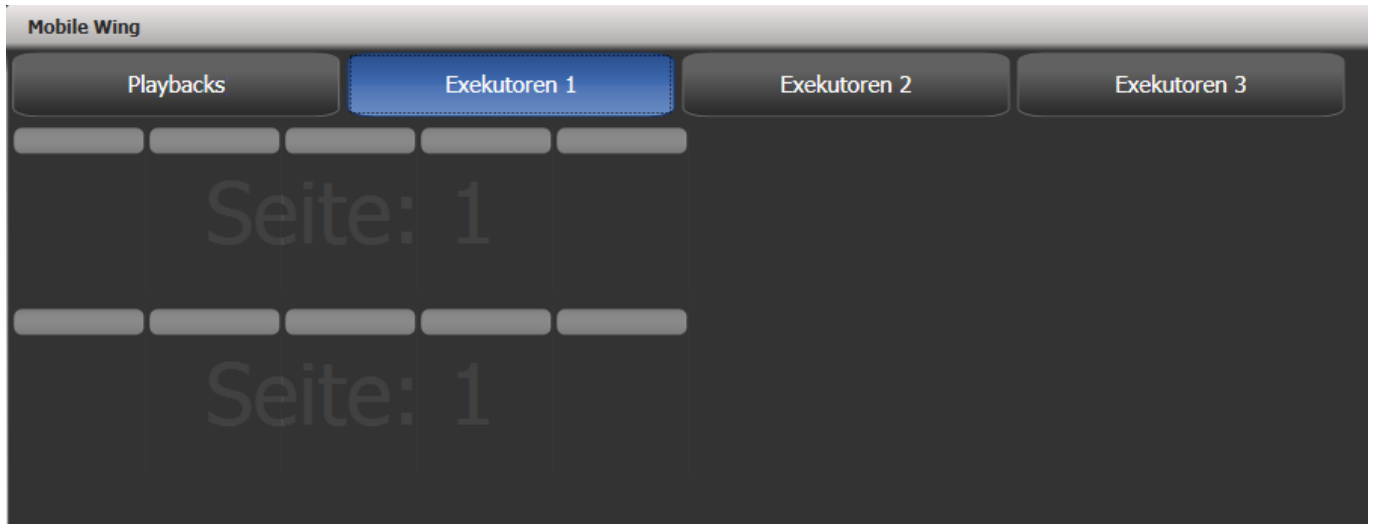

Types/Object/Handle/Location

# MobileWingAExecutor

The executor handles on a Titan Mobile Faderwing, also mapped to the corresponding workspace window when set to display Executors.

From:  
<https://avosupport.de/wiki/> - AVOSUPPORT