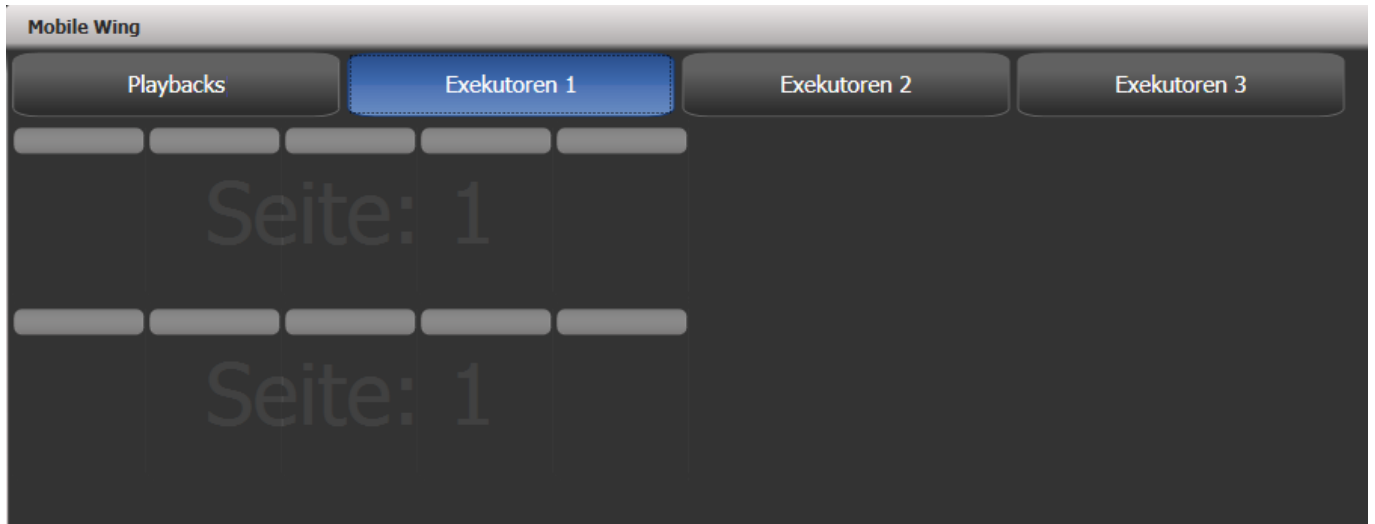

Types/Object/Handle/Location

MobileWingAExecutor

The executor handles on a Titan Mobile Faderwing, also mapped to the corresponding workspace window when set to display Executors.

From:
<https://avosupport.de/wiki/> - AVOSUPPORT

Permanent link:
<https://avosupport.de/wiki/macros/identifier/location/mobilewingaexecutor>

Last update: **2018/06/20 05:14**